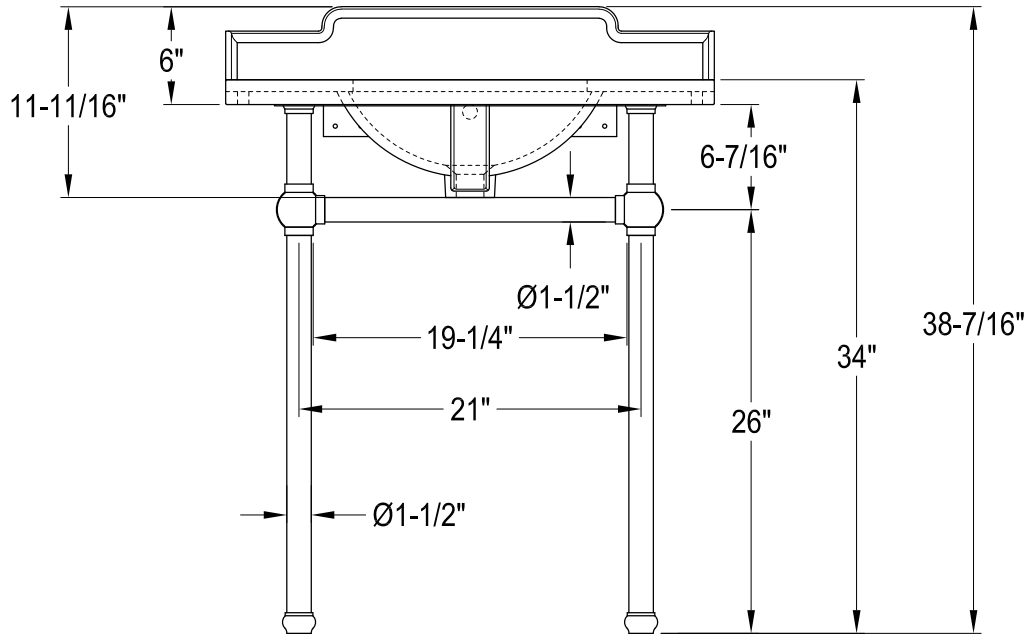

LMS30MBSQB0,1,6,7,8

30" Console Sink with Brass Legs & Shelf

VXHSB21180,1,5,6,7,8