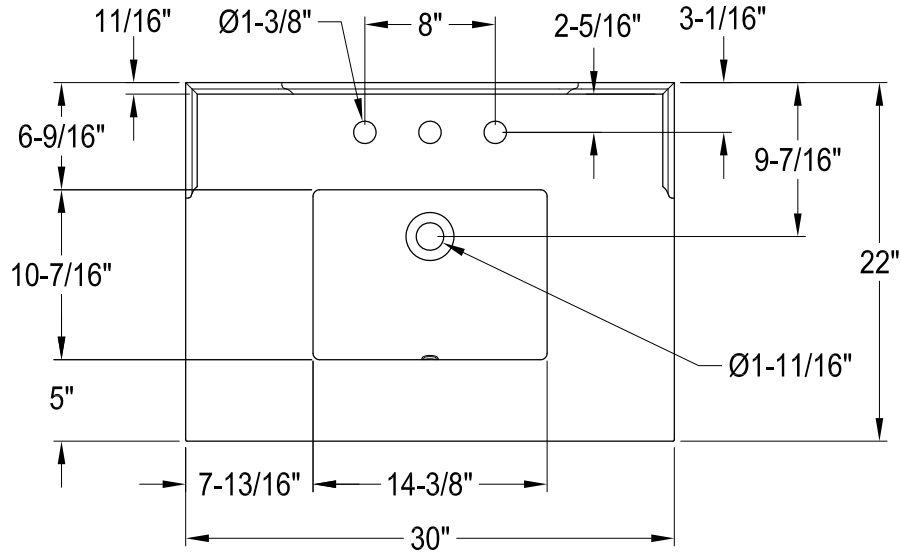

LMS30MBSQB0,1,6,7,8

30" Console Sink with Brass Legs & Shelf

VXHSB21180,1,5,6,7,8