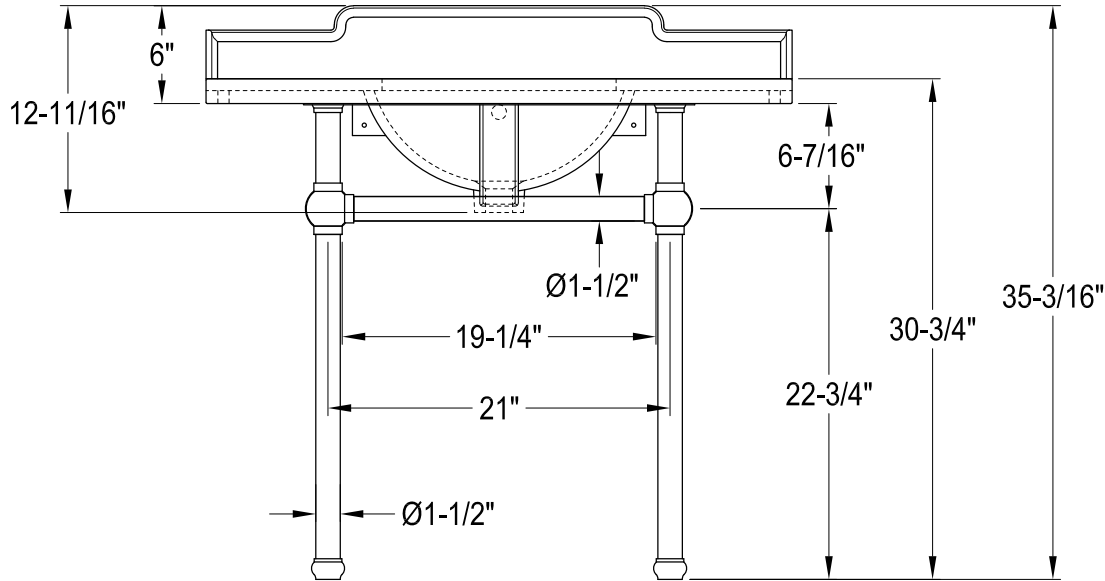

# LMS3630MBB0,1,5,6,7,8

36" Console Sink with Brass Legs & Shelf