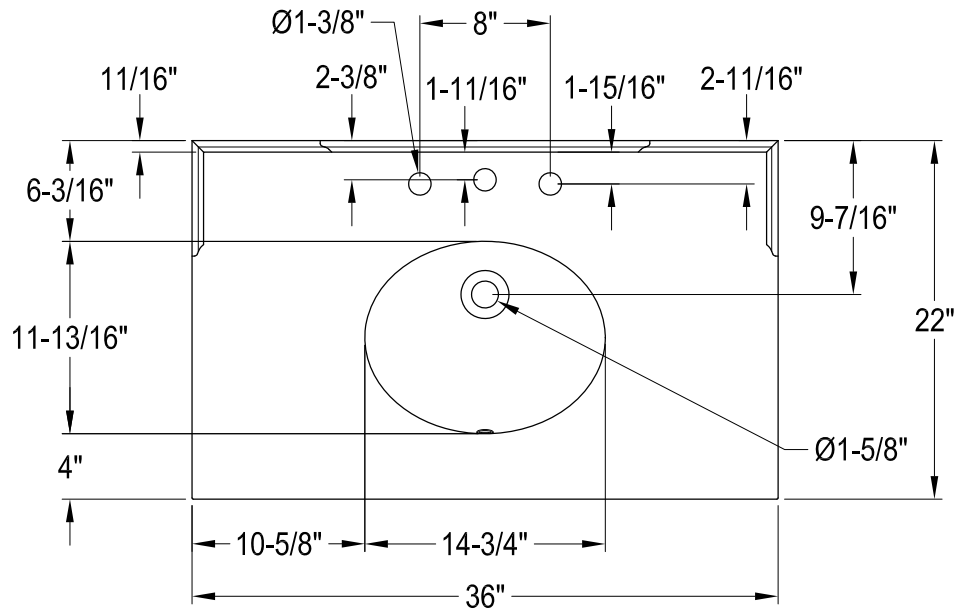

# LMS3630MBB0,1,5,6,7,8

36" Console Sink with Brass Legs & Shelf