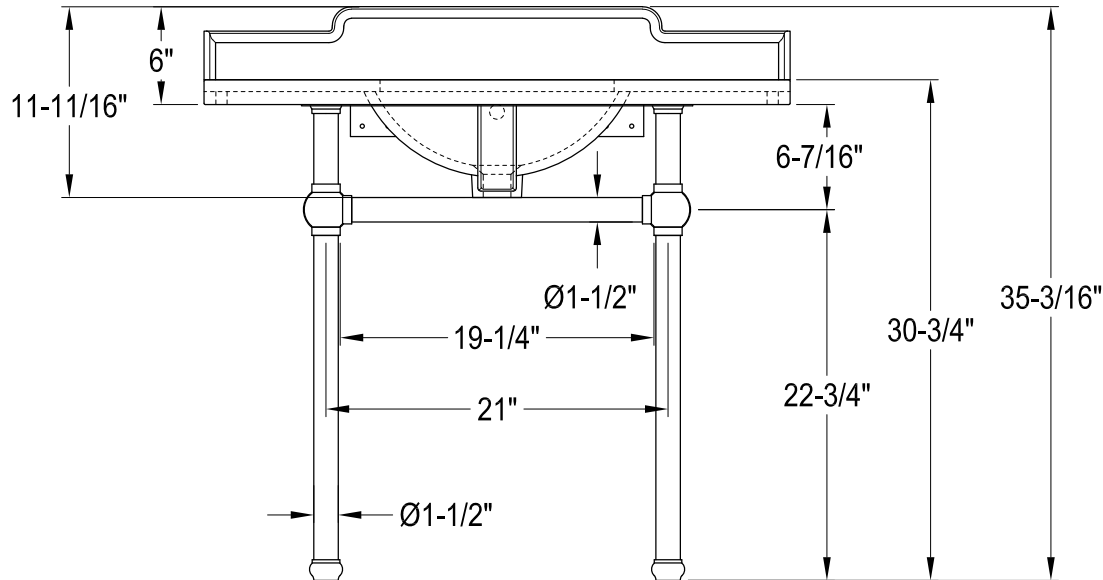

LMS3630MBSQB0,1,5,6,7,8

36" Console Sink with Brass Legs & Shelf

VXHSB21180,1,5,6,7,8