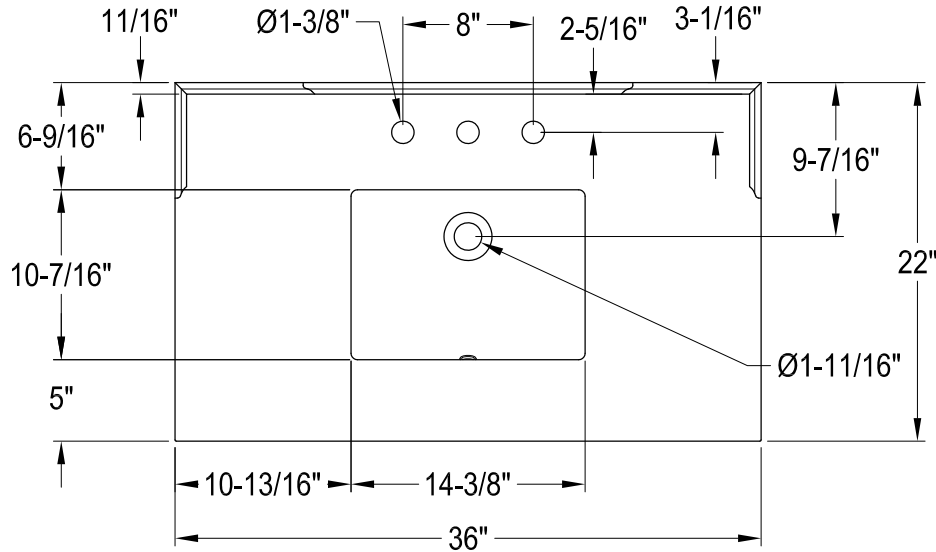

LMS3630MBSQB0,1,5,6,7,8

36" Console Sink with Brass Legs & Shelf

VXHSB21180,1,5,6,7,8