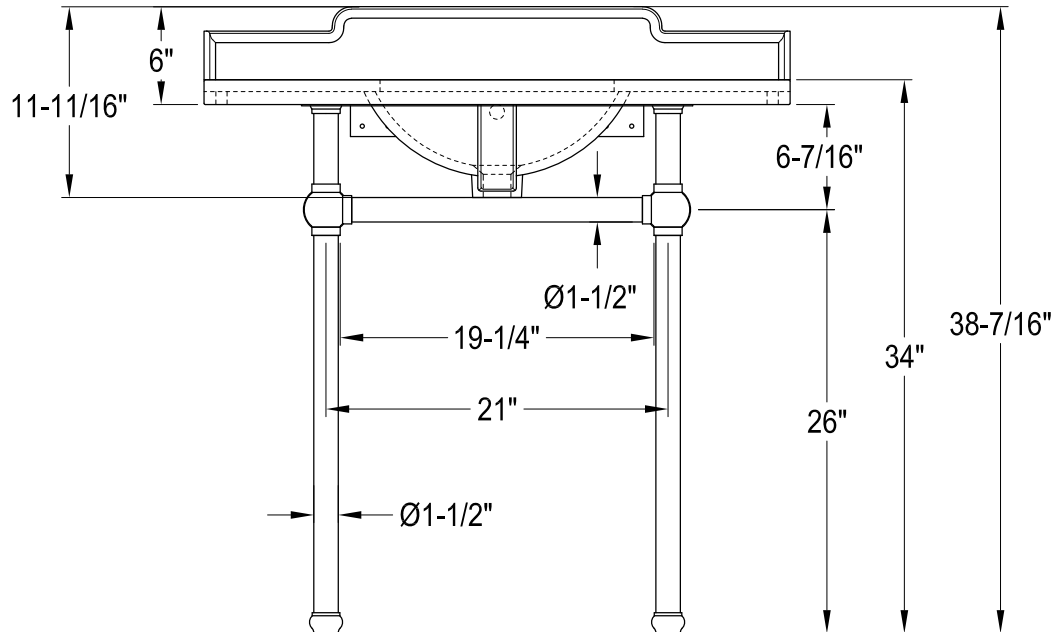

# LMS36MBSQB0,1,6,7,8

36" Console Sink with Brass Legs & Shelf