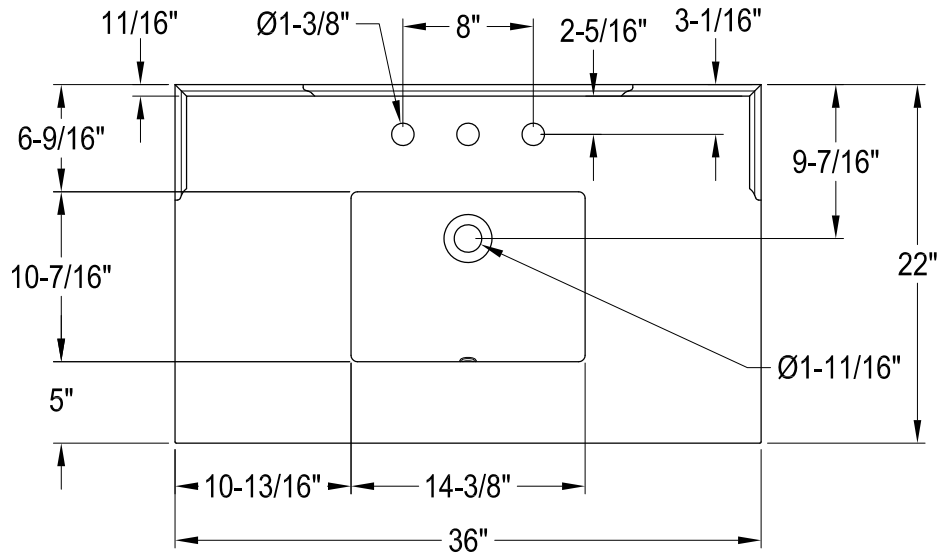

# LMS36MBSQB0,1,6,7,8

36" Console Sink with Brass Legs & Shelf