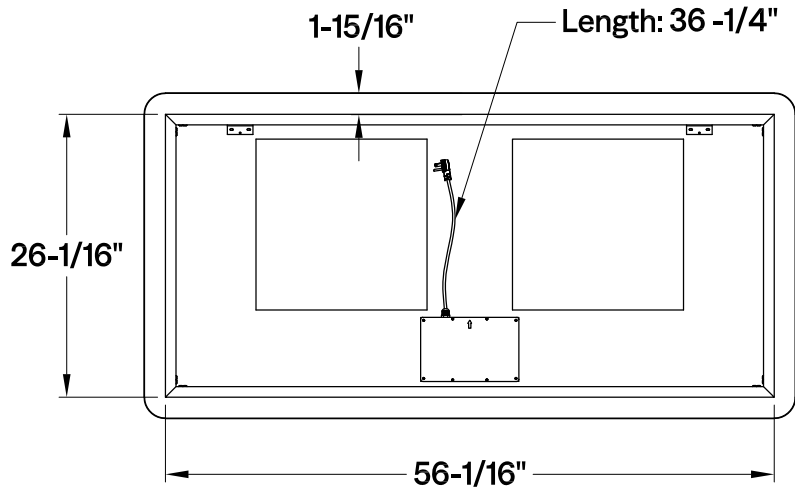

MR2026030

60" x 30" LED Mirror with Touch Switch, Color Temp Changing, Frontlit and Backlit, Defogger

View:B
Scale=5:1