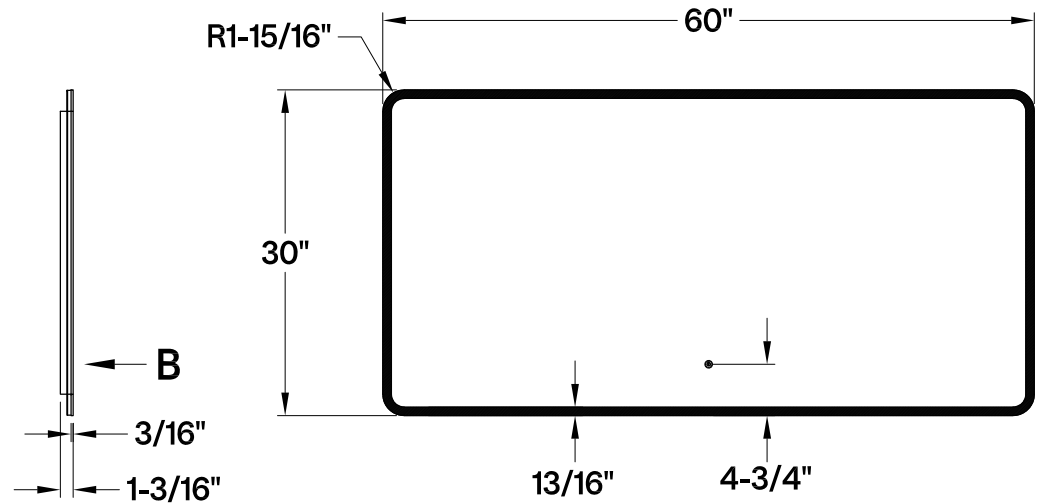

MR2026030

60" x 30" LED Mirror with Touch Switch, Color Temp Changing, Frontlit and Backlit, Defogger

View:B
Scale=5:1