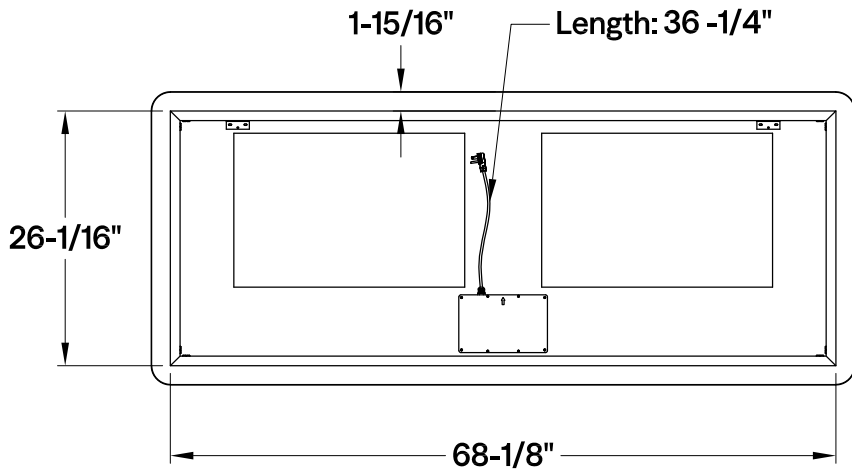

MR2027230

72" x 30" LED Mirror with Touch Switch, Color Temp Changing, Frontlit and Backlit, Defogger

View:B
Scale=5:1