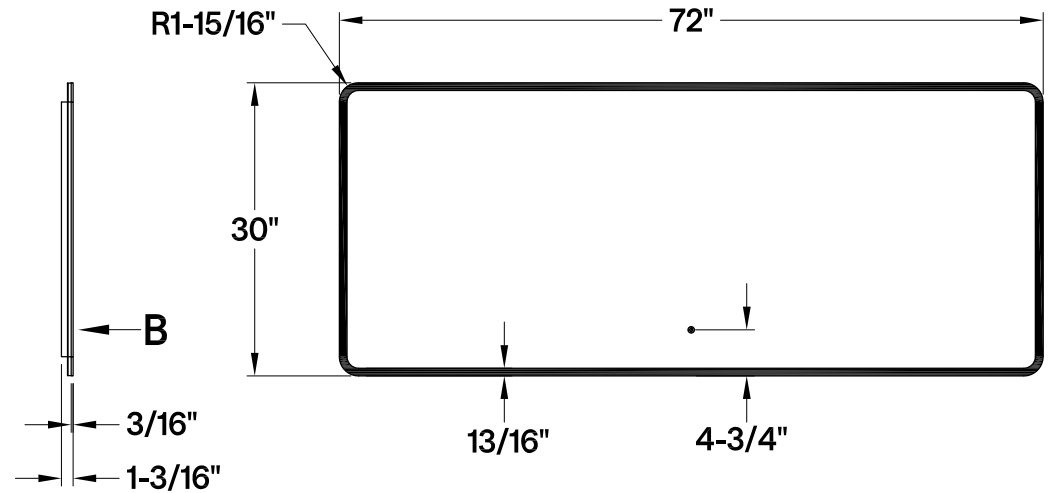

MR2027230

72" x 30" LED Mirror with Touch Switch, Color Temp Changing, Frontlit and Backlit, Defogger

View:B
Scale=5:1