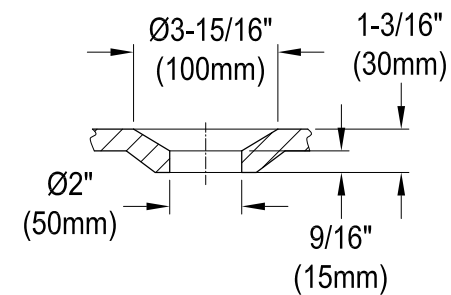

# NHVCTND653129B0,1,2,5,7,8,W

61.5" Cast Iron Clawfoot Tub

M10 x 20 (4 pcs)

Drain Hole Size  
(Scale 3:1)

Section A-A