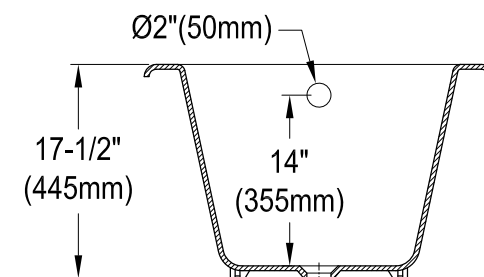

# NHVCTND653129B0,1,2,5,7,8,W

61.5" Cast Iron Clawfoot Tub

M10 x 20 (4 pcs)

Drain Hole Size  
(Scale 3:1)

Section A-A