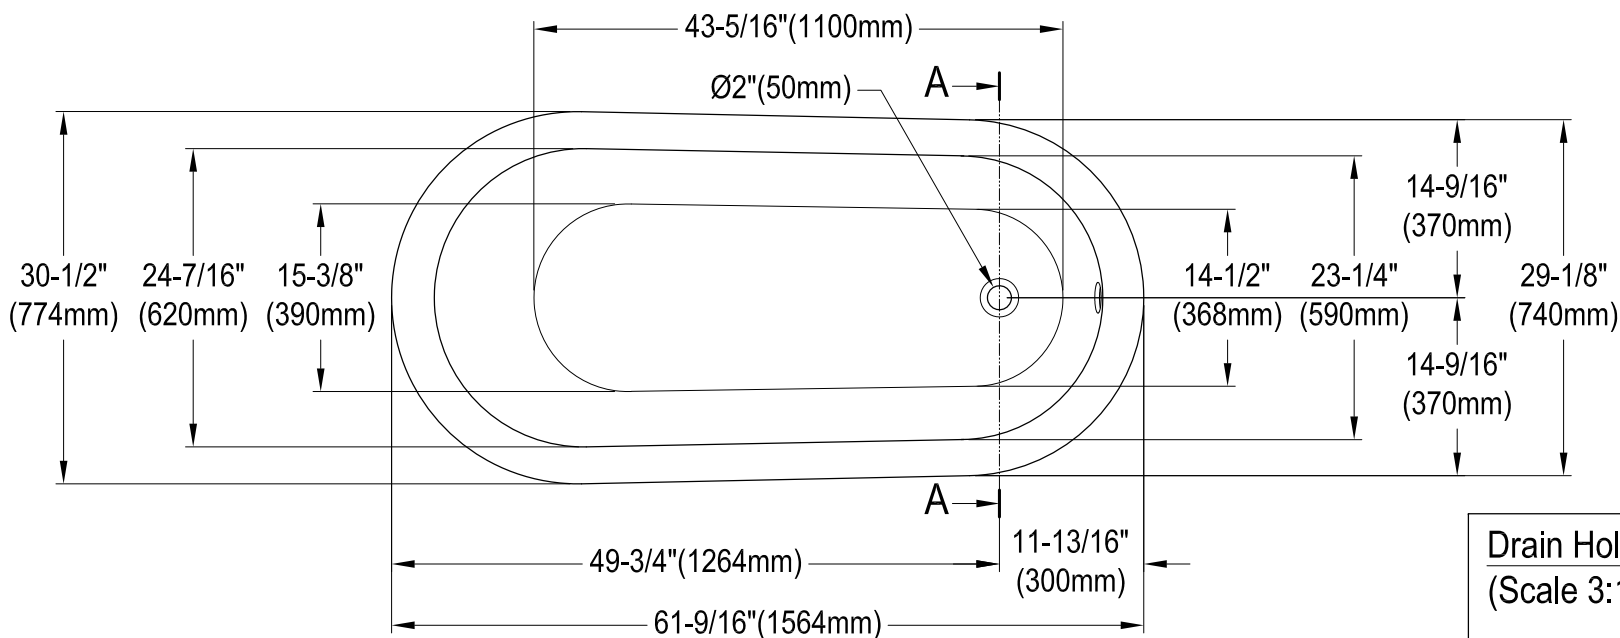

# NHVCTND653129B0,1,2,5,7,8,W

61.5" Cast Iron Clawfoot Tub

M10 x 20 (4 pcs)

Drain Hole Size  
(Scale 3:1)

Section A-A