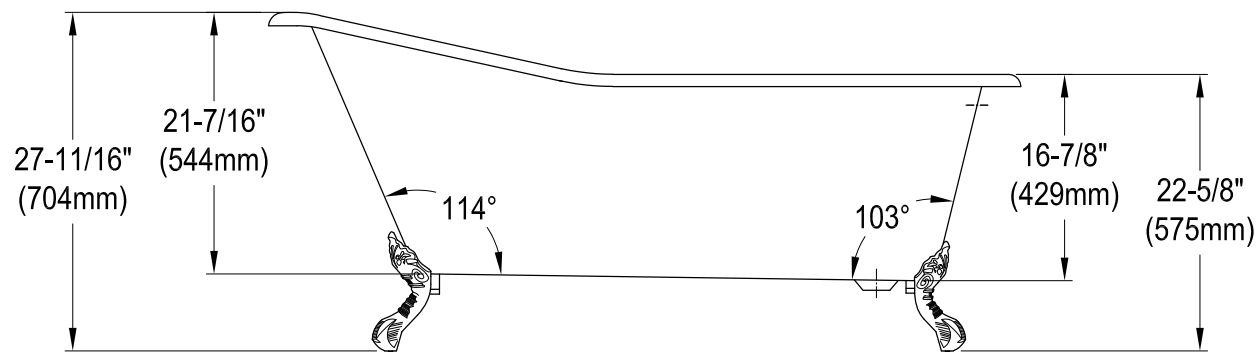

# NHVCTND653129B0,1,2,5,7,8,W

61.5" Cast Iron Clawfoot Tub

M10 x 20 (4 pcs)

Drain Hole Size  
(Scale 3:1)

Section A-A