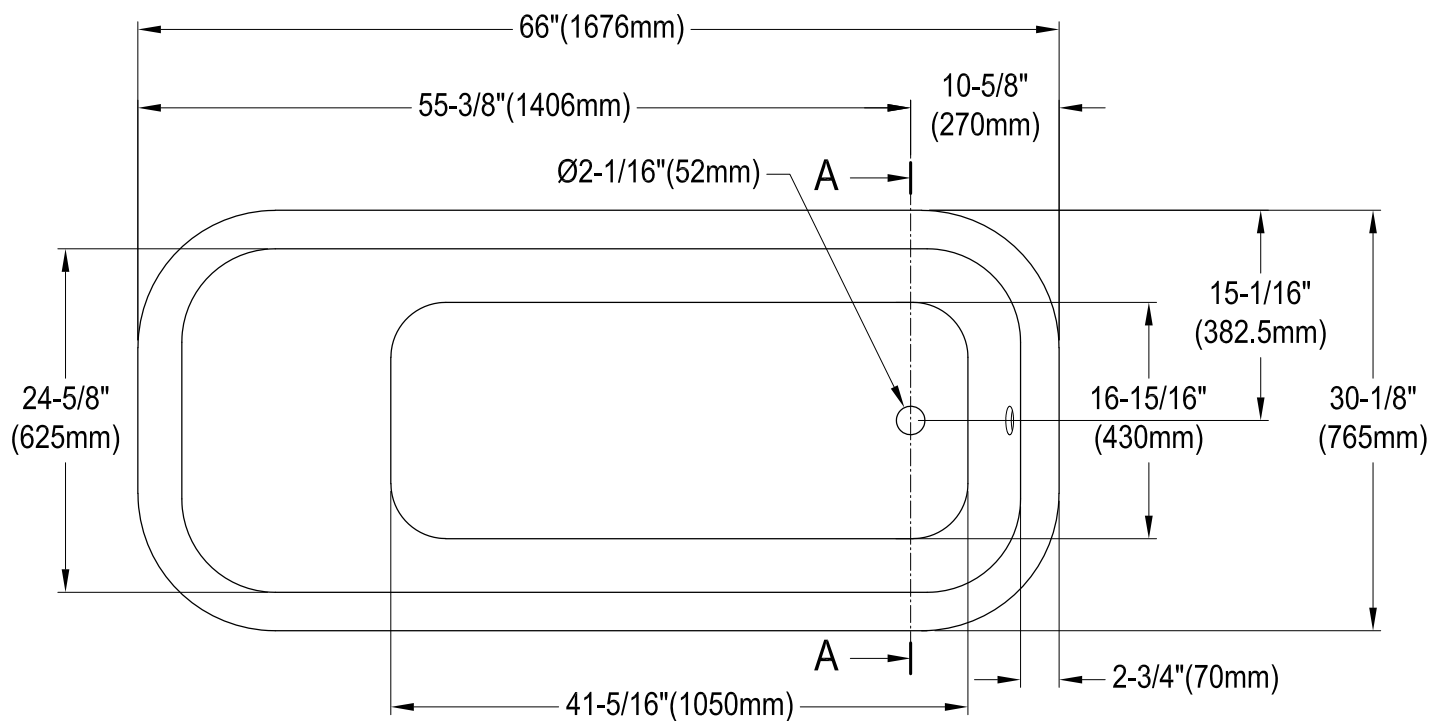

NHVCTND673123T0,1,2,5,6,7,8

66" Cast Iron Clawfoot Tub

Drain Hole Size (Scale 3:1)