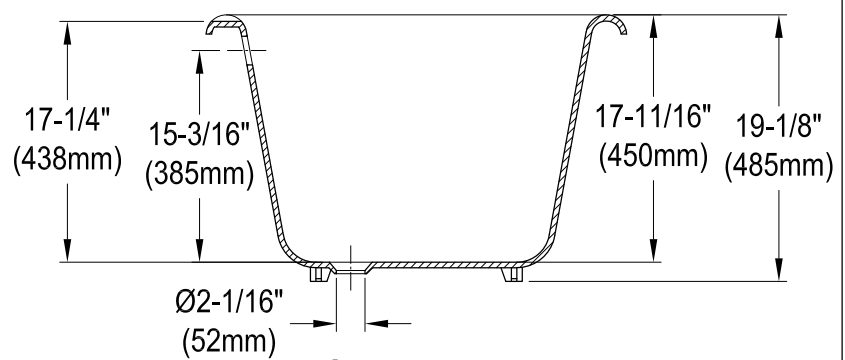

VBT7D663013NB0,1,2,5,7,8

66" Cast Iron Clawfoot Tub with 7" Faucet Drillings

M10 x 20 (4 pcs)
■■■■

Section A-A