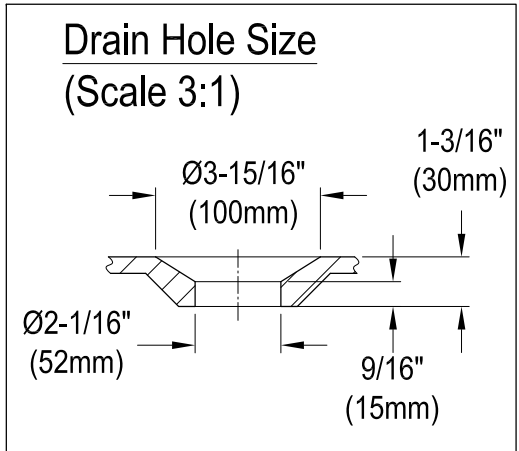

VBT7D663013NB0,1,2,5,7,8

66" Cast Iron Clawfoot Tub with 7" Faucet Drillings

M10 x 20 (4 pcs)
■■■■

Section A-A