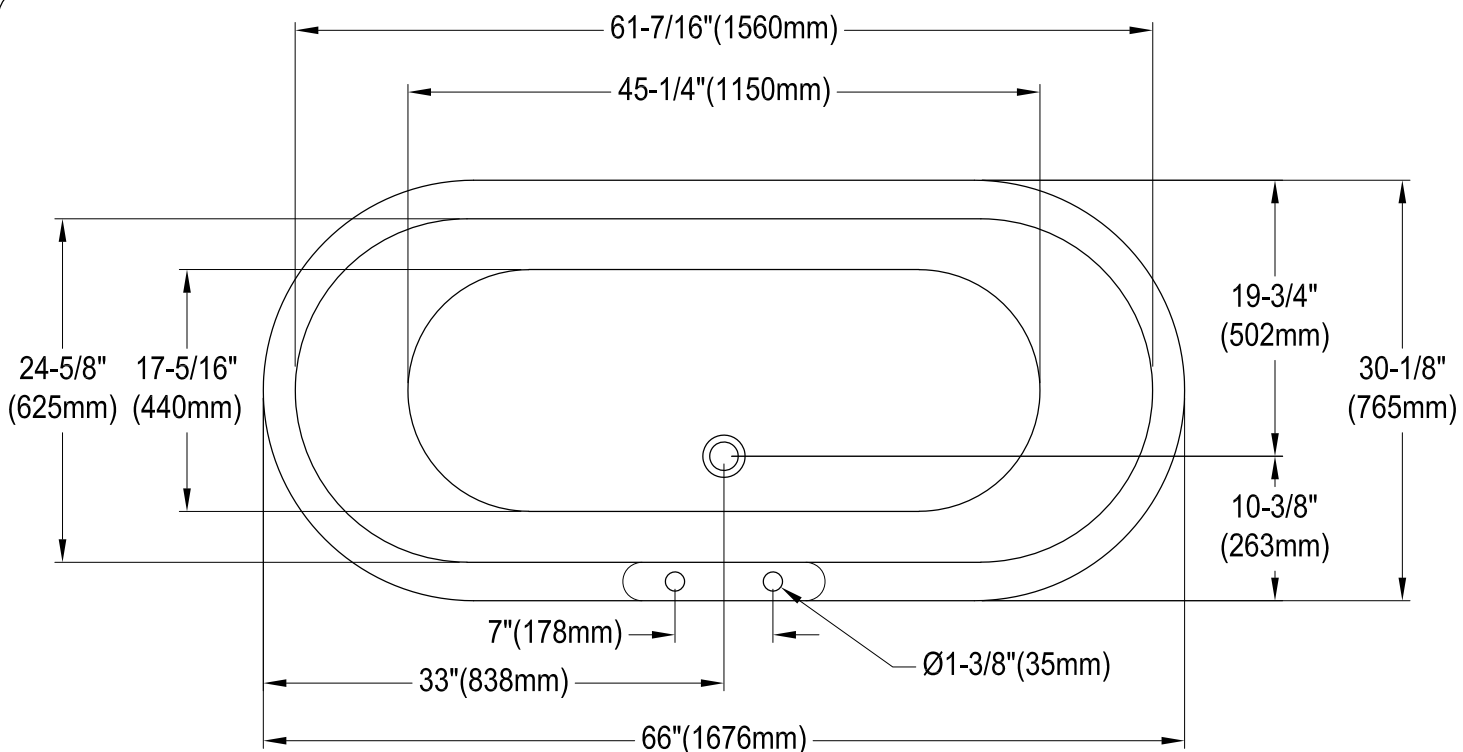

VBT7D663013NB0,1,2,5,7,8

66" Cast Iron Clawfoot Tub with 7" Faucet Drillings

M10 x 20 (4 pcs)
■■■■

Section A-A