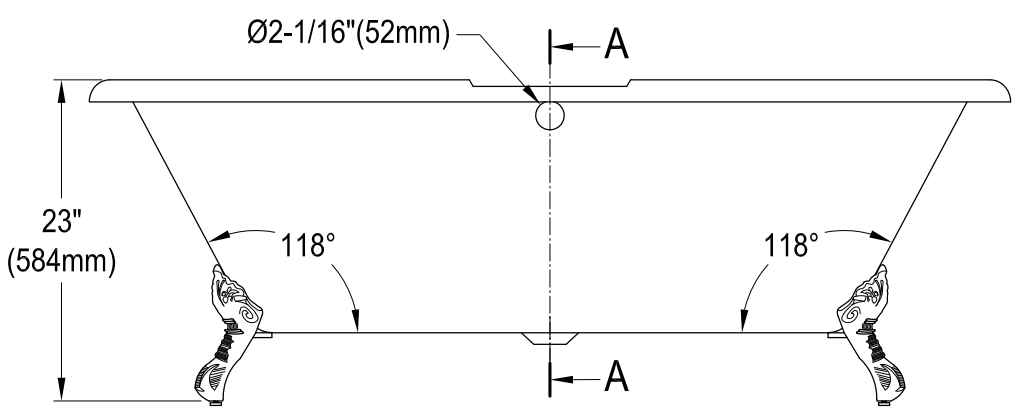

VBT7D663013NB0,1,2,5,7,8

66" Cast Iron Clawfoot Tub with 7" Faucet Drillings

M10 x 20 (4 pcs)
■■■■

Section A-A