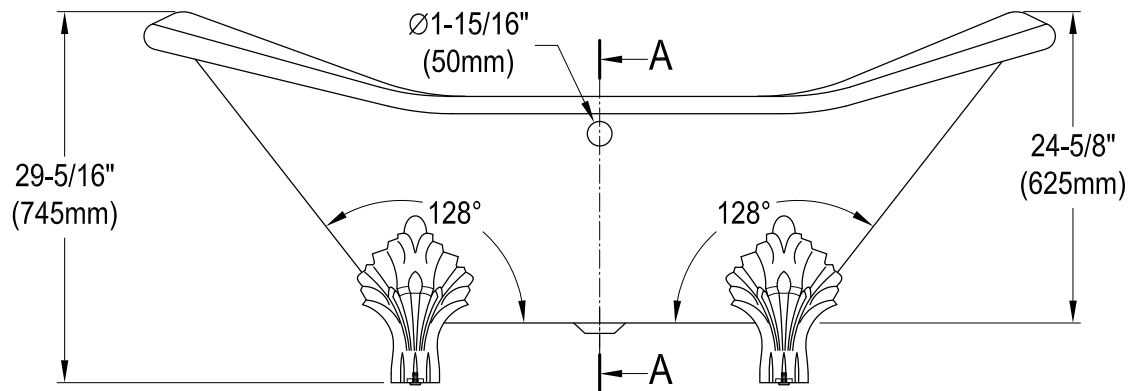

# VBT7D7231NC0,1,5,8

72" Cast Iron Clawfoot Tub With 7" Faucet Drillings

M10 x 20 (4 pcs)

Section A-A