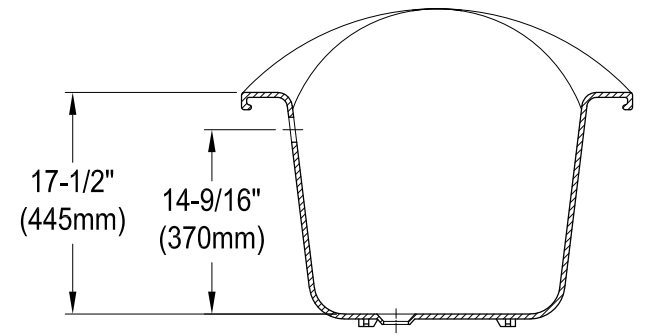

# VBT7D7231NC0,1,5,8

72" Cast Iron Clawfoot Tub With 7" Faucet Drillings

M10 x 20 (4 pcs)

Section A-A