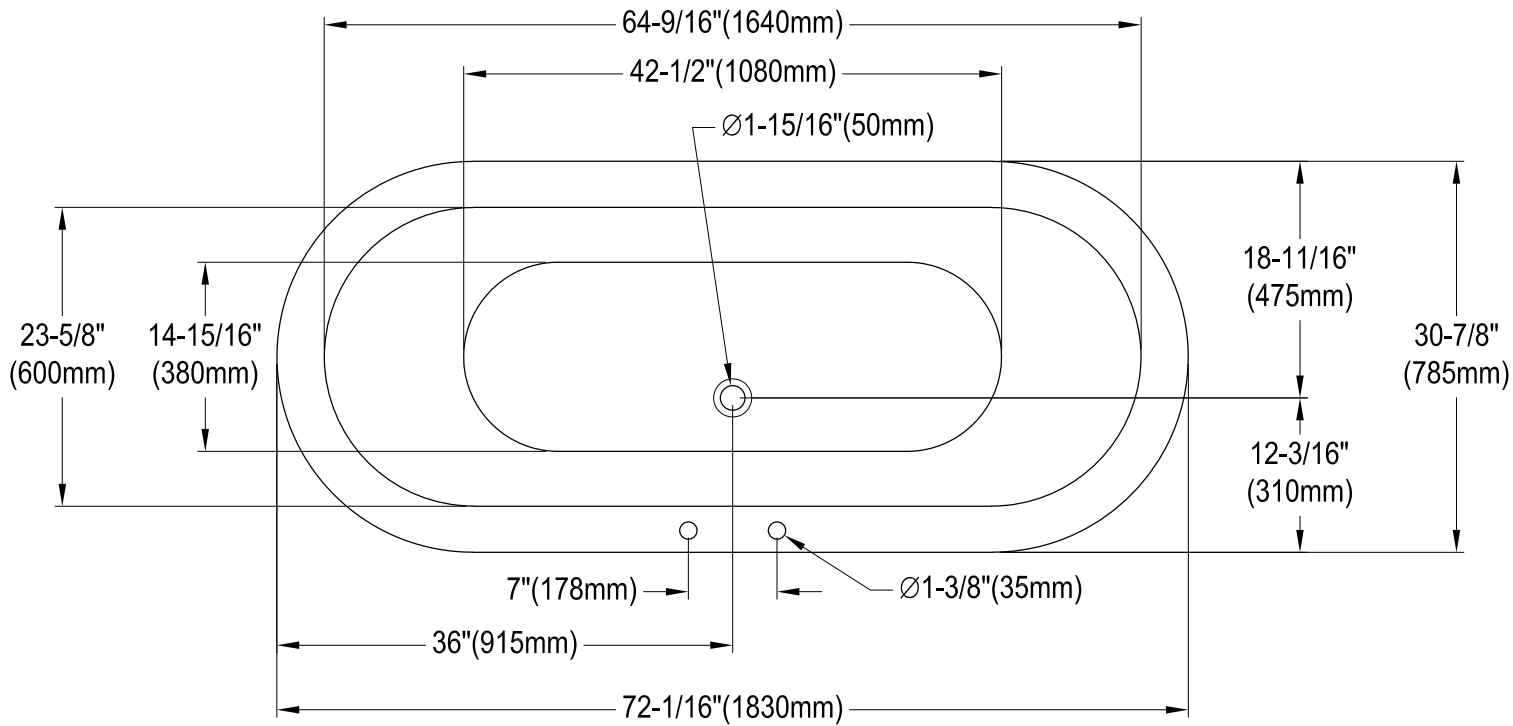

# VBT7D7231NC0,1,5,8

72" Cast Iron Clawfoot Tub With 7" Faucet Drillings

M10 x 20 (4 pcs)

Section A-A