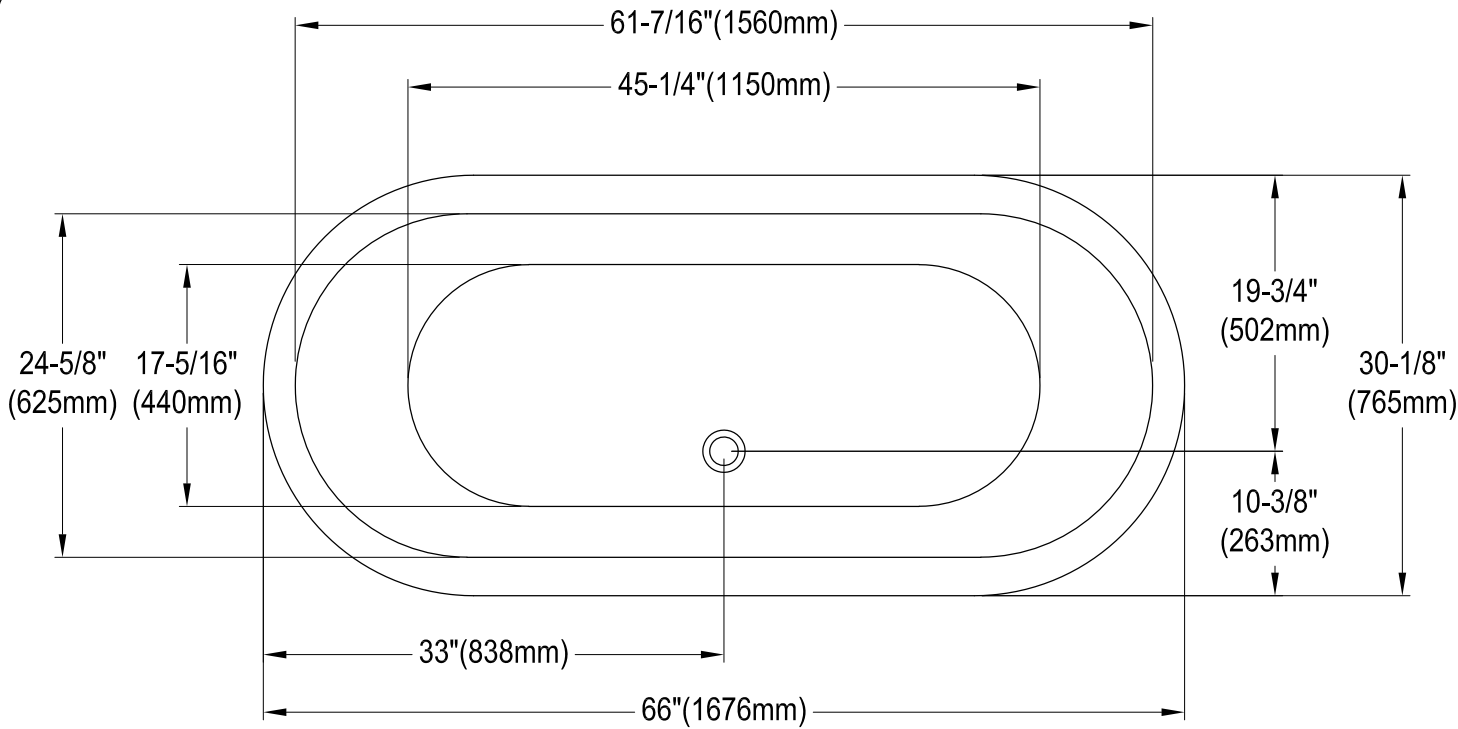

VBTND663013NB0,1,2,5,7,8

66" Cast Iron Clawfoot Tub

M10 x 20 (4 pcs)
■■■■