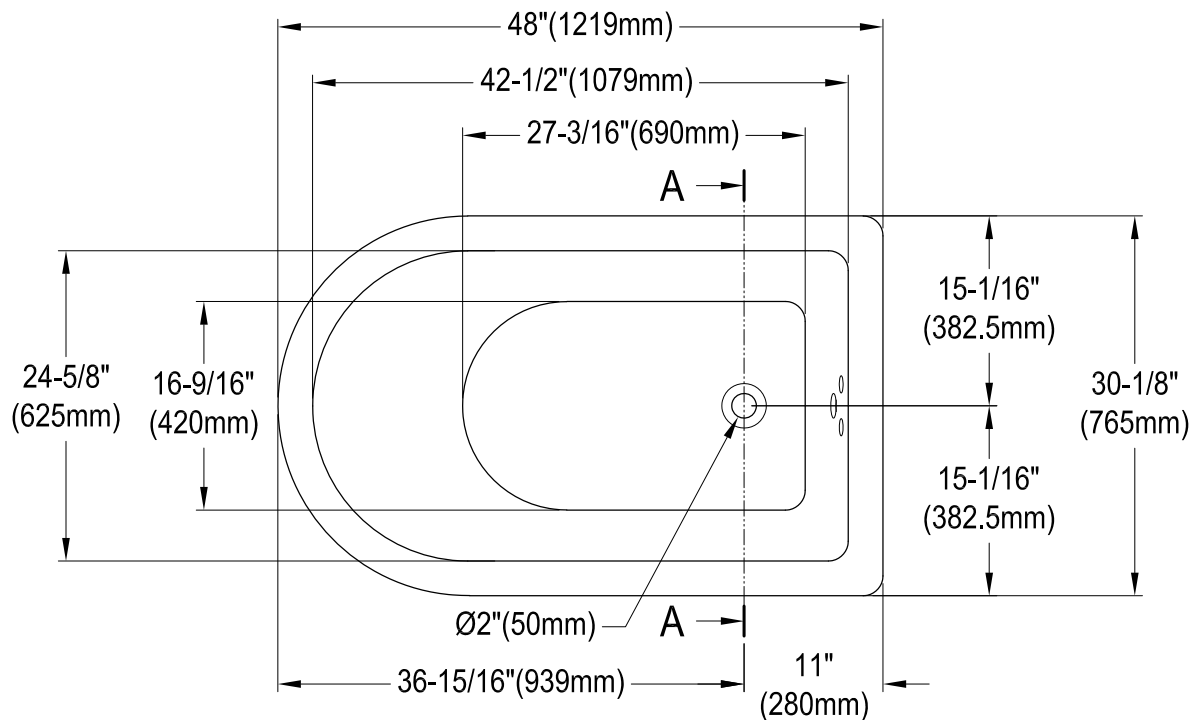

VCT3D483018NT0,1,2,5,7,8

48" Cast Iron Clawfoot Tub with 3-3/8" Wall Drillings

M10 x 20 (4 pcs)

Drain Hole Size
(Scale 3:1)