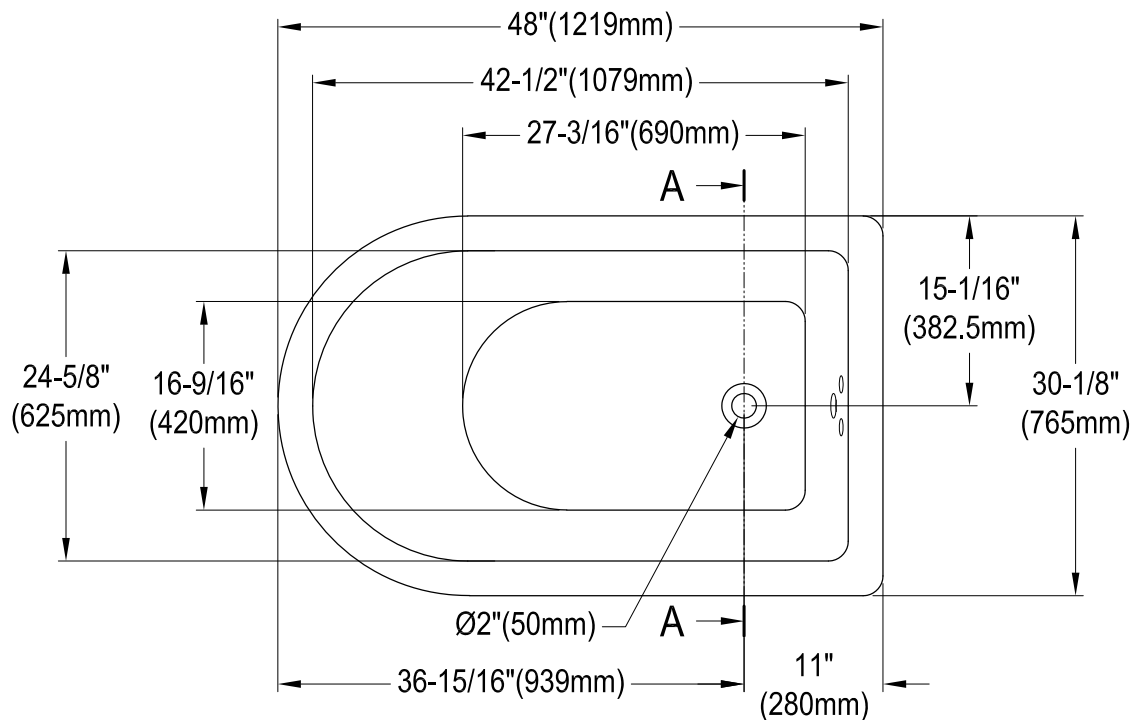

VCT3D483018NT0,1,2,5,7,8

48" Cast Iron Clawfoot Tub with 3-3/8" Wall Drillings

M10 x 20 (4 pcs)

Drain Hole Size
(Scale 3:1)