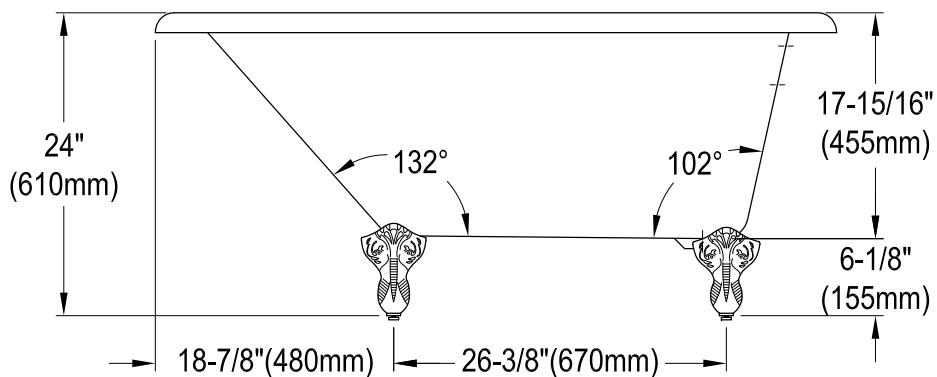

VCT3D543019NT0,1,2,5,7,8

54" Cast Iron Clawfoot Tub with 3-3/8" Wall Drillings

M10 x 20 (4 pcs)
■■■■

Section A-A