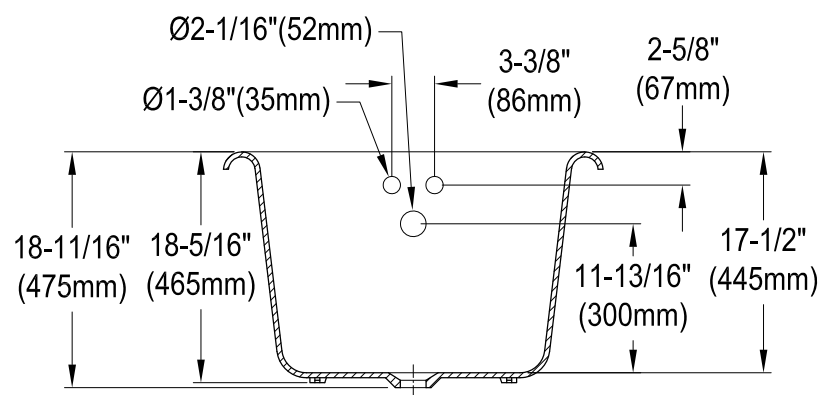

VCT3D543019NT0,1,2,5,7,8

54" Cast Iron Clawfoot Tub with 3-3/8" Wall Drillings

M10 x 20 (4 pcs)
■■■■

Section A-A