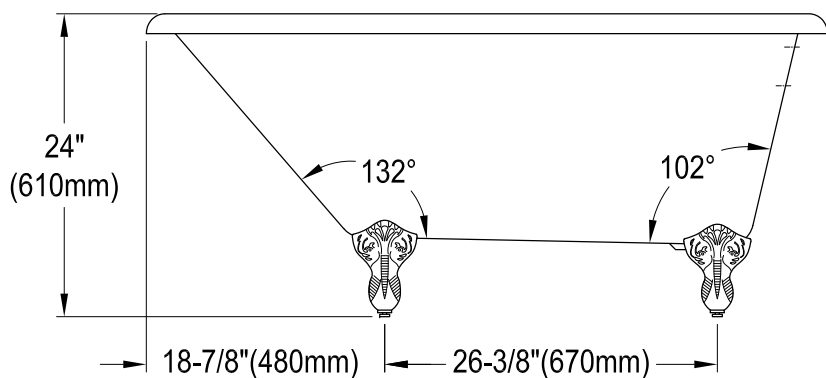

VCT3D543019NT0,1,2,5,7,8

54" Cast Iron Clawfoot Tub with 3-3/8" Wall Drillings

M10 x 20 (4 pcs)
■■■■

Section A-A