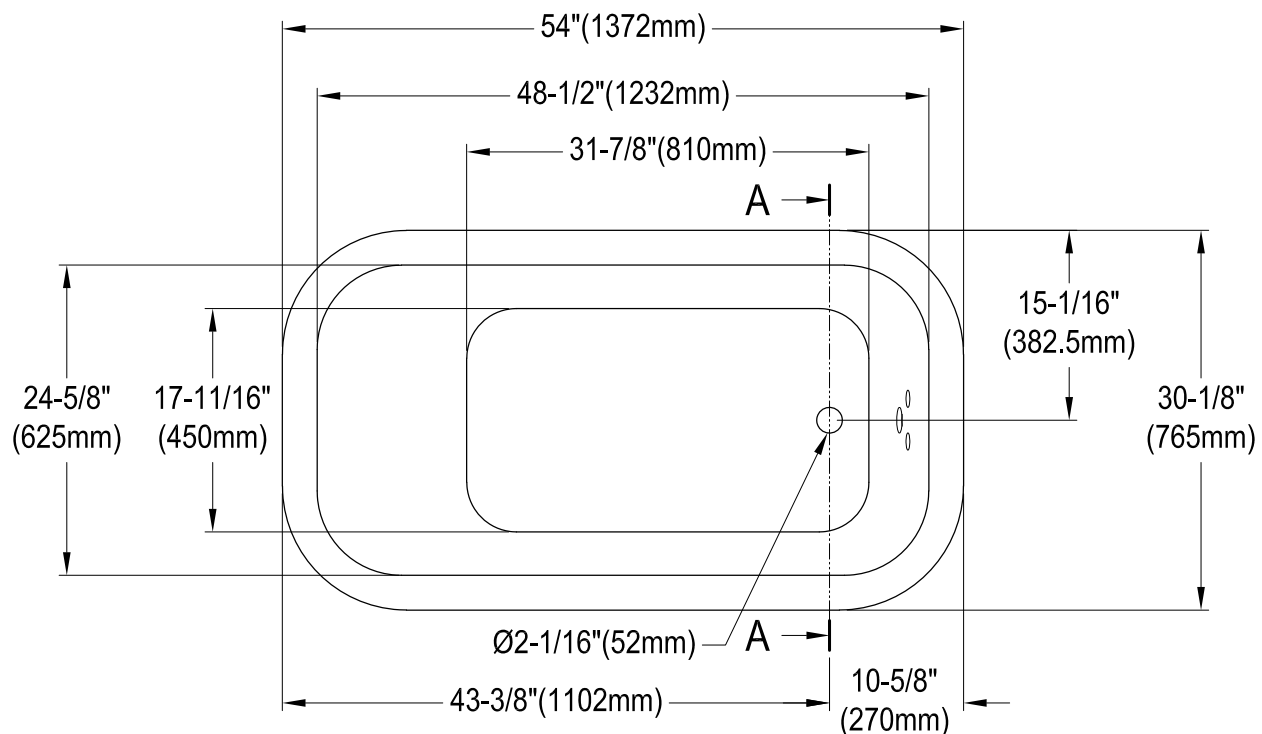

VCT3D543019NT0,1,2,5,7,8

54" Cast Iron Clawfoot Tub with 3-3/8" Wall Drillings

M10 x 20 (4 pcs)
■■■■

Section A-A