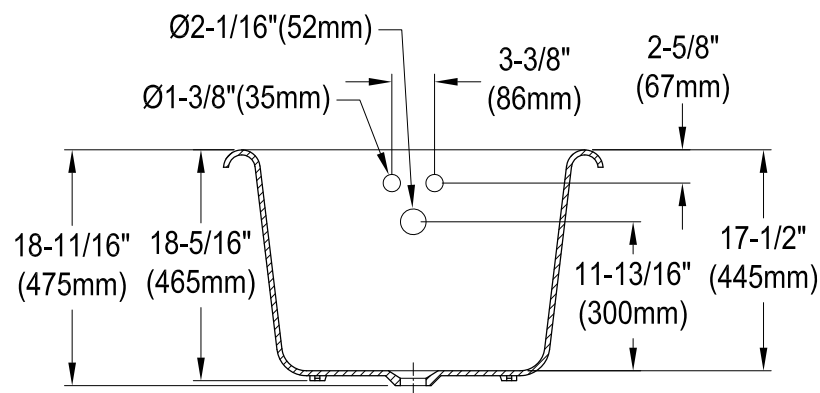

VCT3D543019NT0,1,2,5,7,8

54" Cast Iron Clawfoot Tub with 3-3/8" Wall Drillings

M10 x 20 (4 pcs)
■■■■

Section A-A