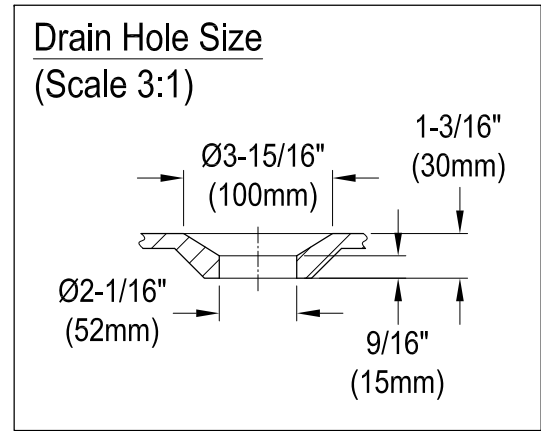

VCT3D543019NT0,1,2,5,7,8

54" Cast Iron Clawfoot Tub with 3-3/8" Wall Drillings

M10 x 20 (4 pcs)
■■■■

Section A-A