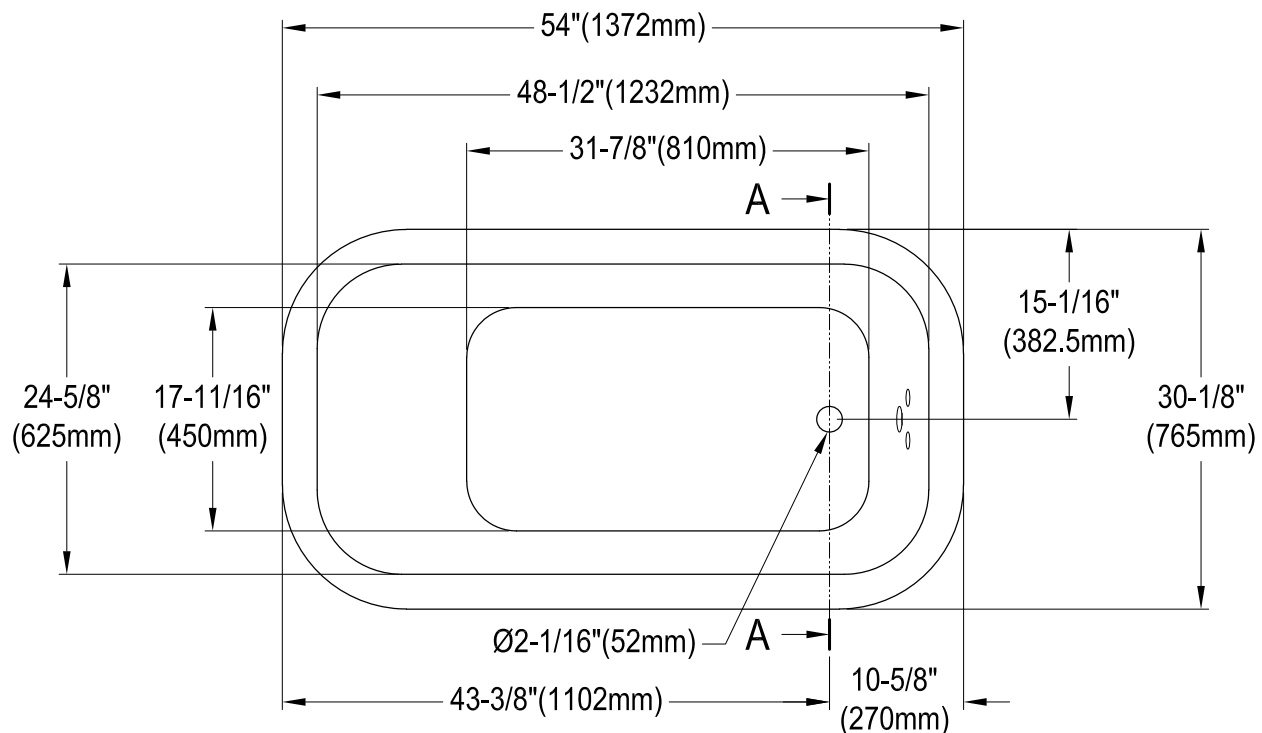

VCT3D543019NT0,1,2,5,7,8

54" Cast Iron Clawfoot Tub with 3-3/8" Wall Drillings

M10 x 20 (4 pcs)
■■■■

Section A-A