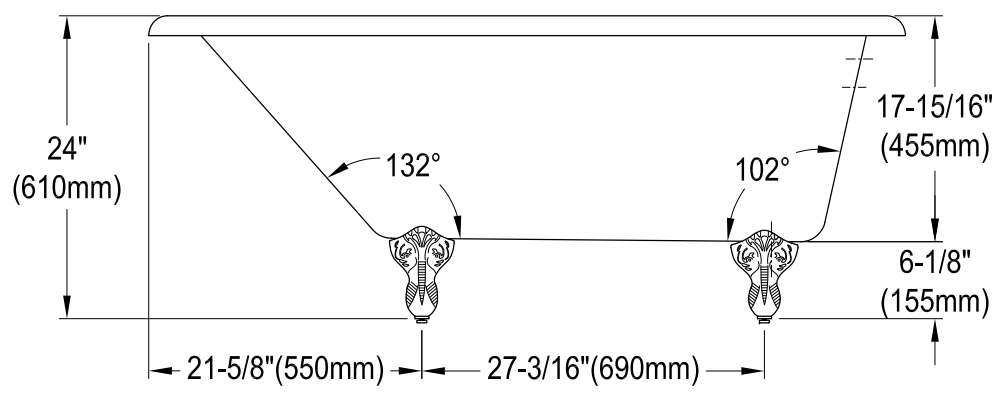

VCT3D603019NT0,1,2,5,7,8

60" Cast Iron Clawfoot Tub with 3-3/8" Wall Drillings

M10 x 20 (4 pcs)
■■■■

Section A-A