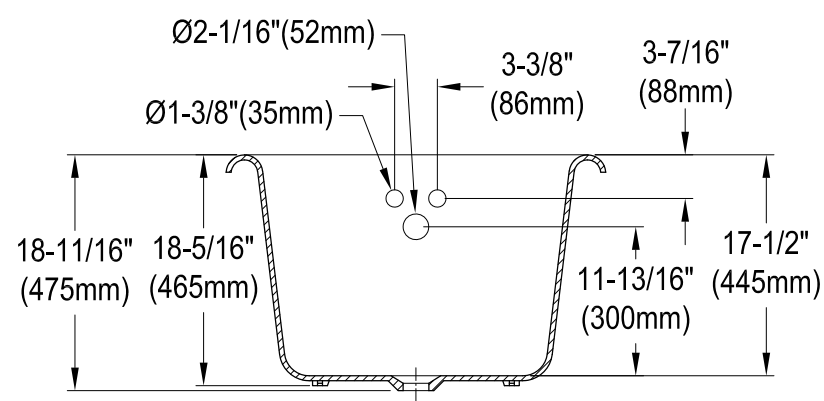

VCT3D603019NT0,1,2,5,7,8

60" Cast Iron Clawfoot Tub with 3-3/8" Wall Drillings

M10 x 20 (4 pcs)
■■■■

Section A-A