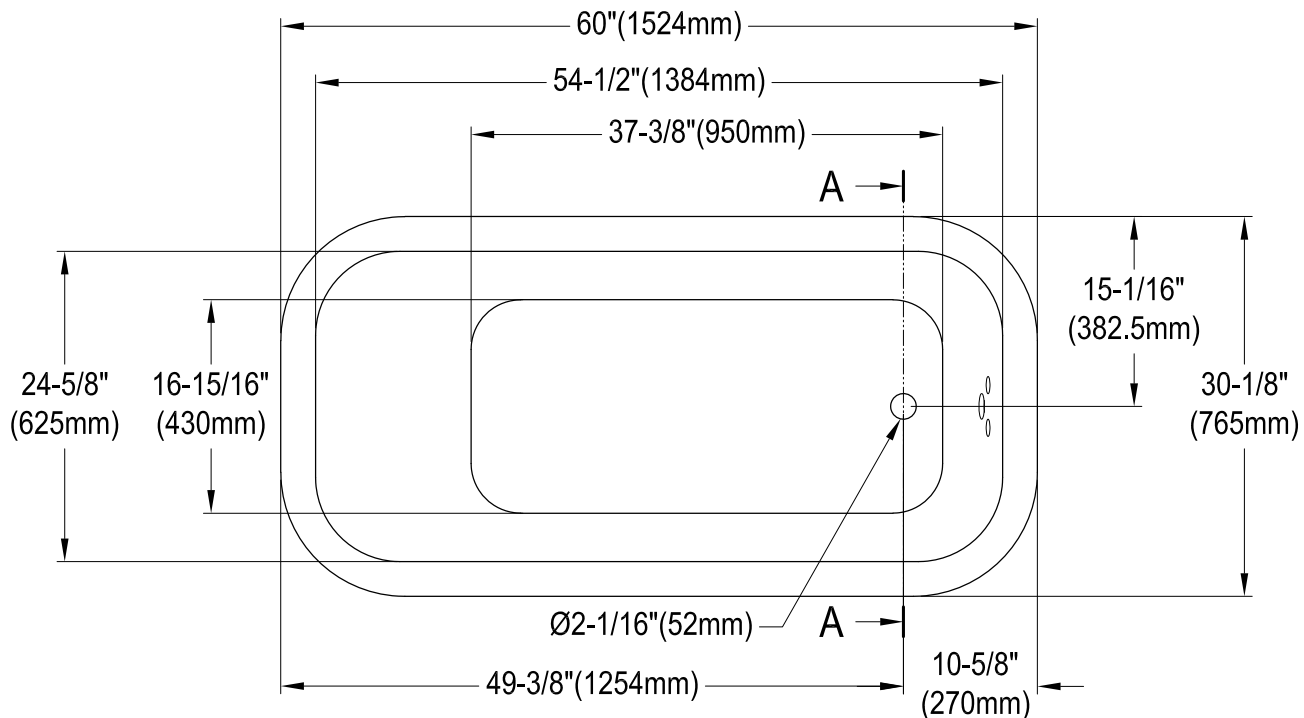

VCT3D603019NT0,1,2,5,7,8

60" Cast Iron Clawfoot Tub with 3-3/8" Wall Drillings

M10 x 20 (4 pcs)
■■■■

Section A-A