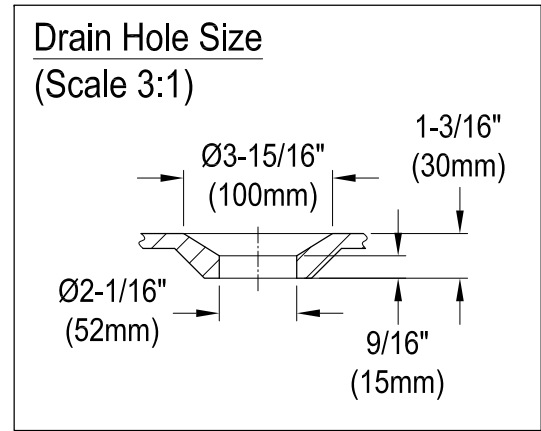

VCT3D603019NT0,1,2,5,7,8

60" Cast Iron Clawfoot Tub with 3-3/8" Wall Drillings

M10 x 20 (4 pcs)
■■■■

Section A-A