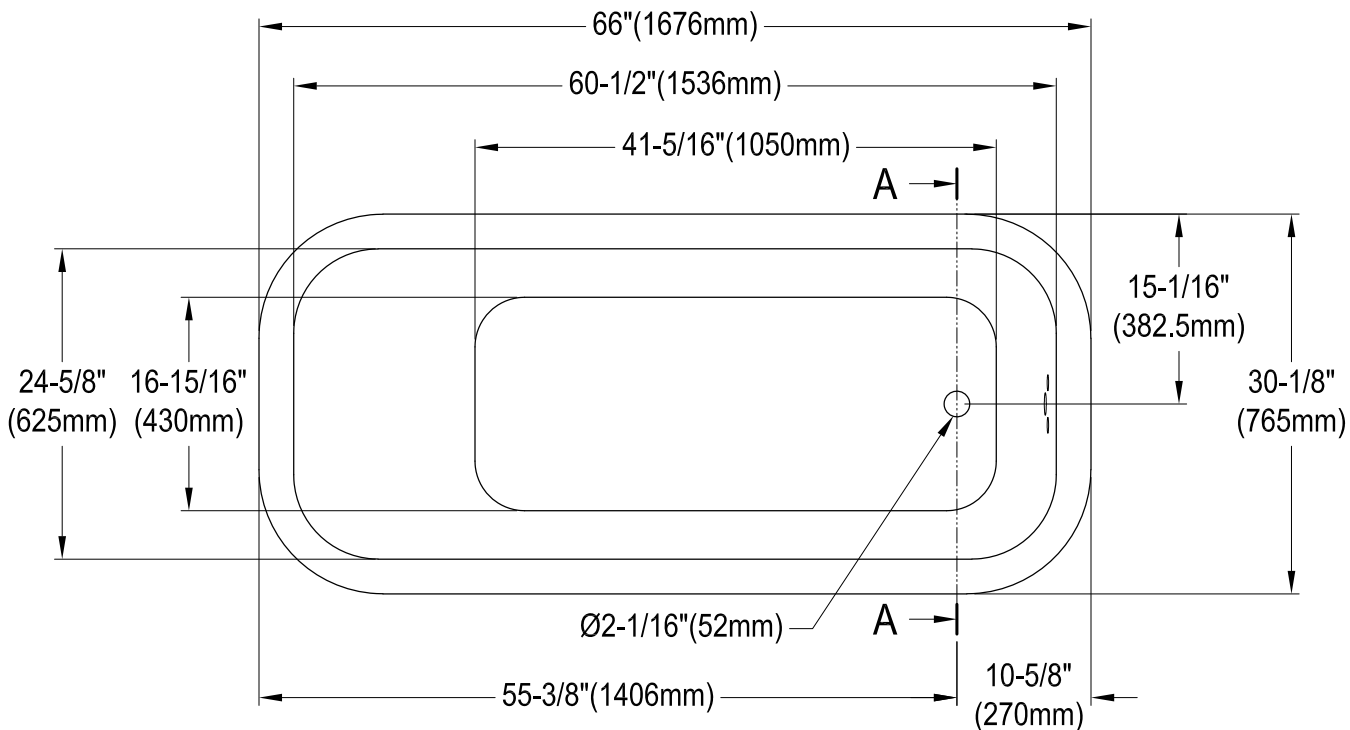

VCT3D663019NT0,1,2,5,7,8

66" Cast Iron Clawfoot Tub with 3-3/8" Wall Drillings

M10 x 20 (4 pcs)
■■■■

Section A-A