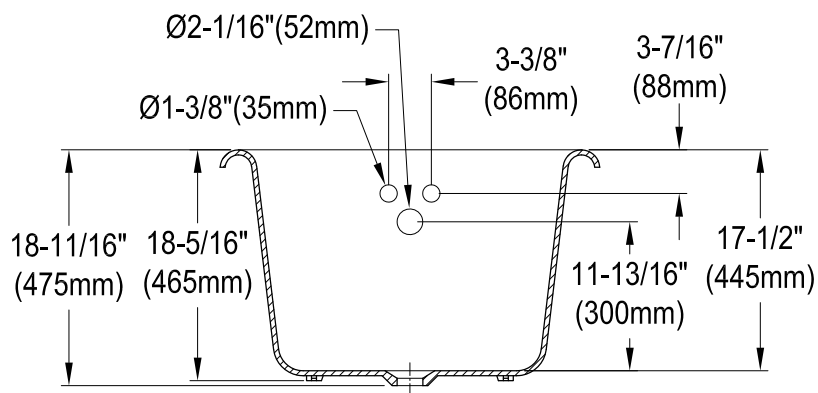

VCT3D663019NT0,1,2,5,7,8

66" Cast Iron Clawfoot Tub with 3-3/8" Wall Drillings

M10 x 20 (4 pcs)
■■■■

Section A-A