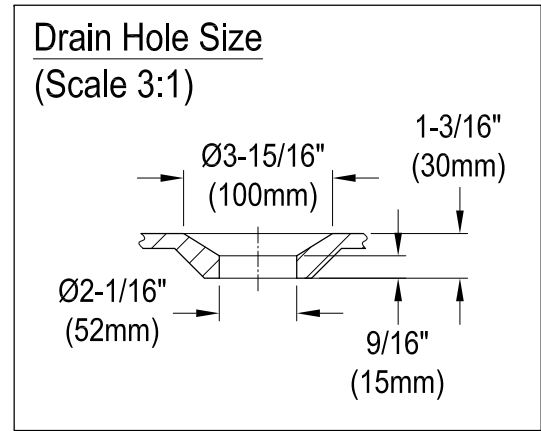

VCT3D663019NT0,1,2,5,7,8

66" Cast Iron Clawfoot Tub with 3-3/8" Wall Drillings

M10 x 20 (4 pcs)
■■■■

Section A-A