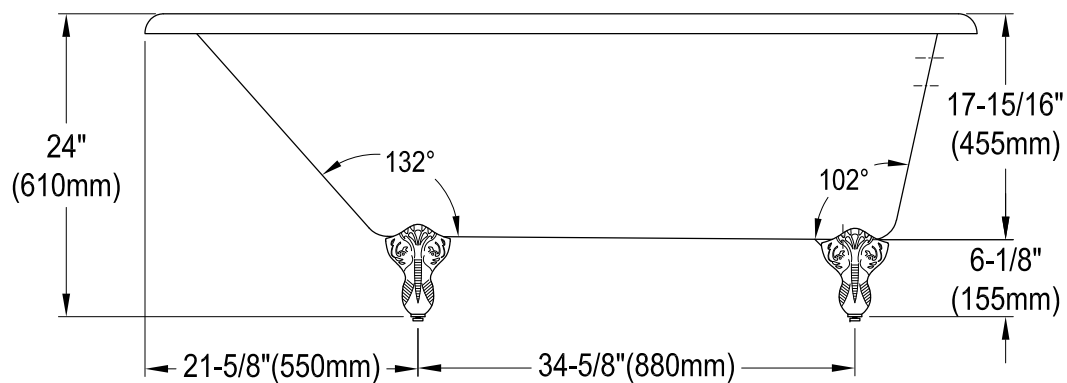

VCT3D663019NT0,1,2,5,7,8

66" Cast Iron Clawfoot Tub with 3-3/8" Wall Drillings

M10 x 20 (4 pcs)
■■■■

Section A-A