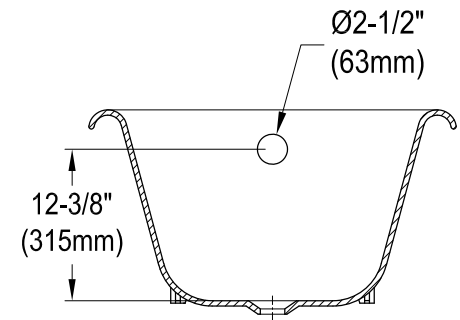

VCT7D483117W1,5,6,7,8,H

48" Cast Iron Tub with 7" Faucet Drillings

Section A-A