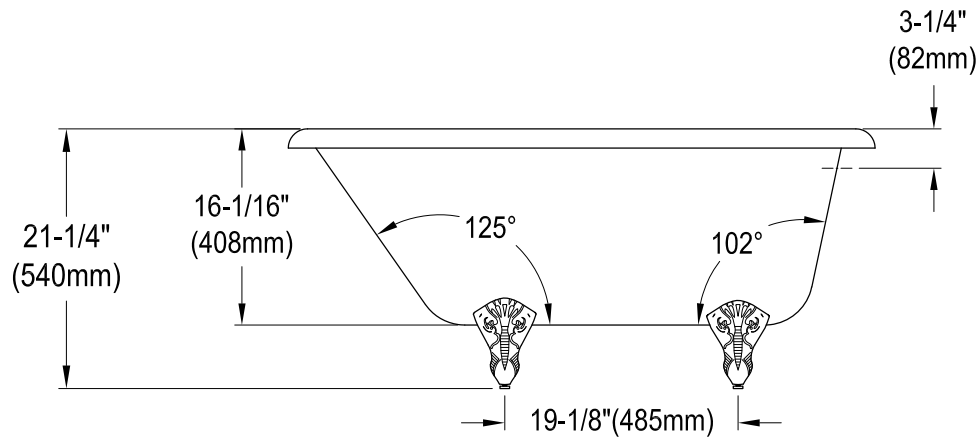

VCT7D483117W1,5,6,7,8,H

48" Cast Iron Tub with 7" Faucet Drillings

Section A-A