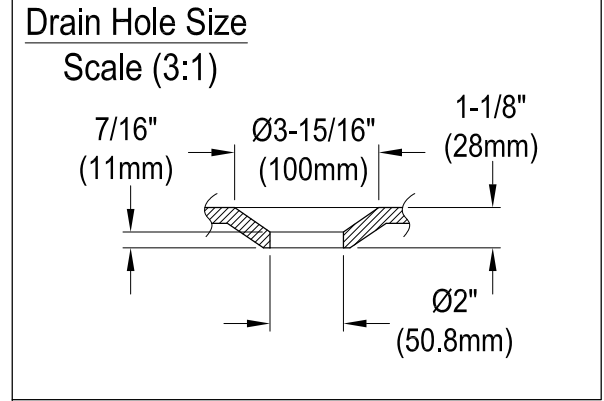

VCT7D483117W1,5,6,7,8,H

48" Cast Iron Tub with 7" Faucet Drillings

Section A-A