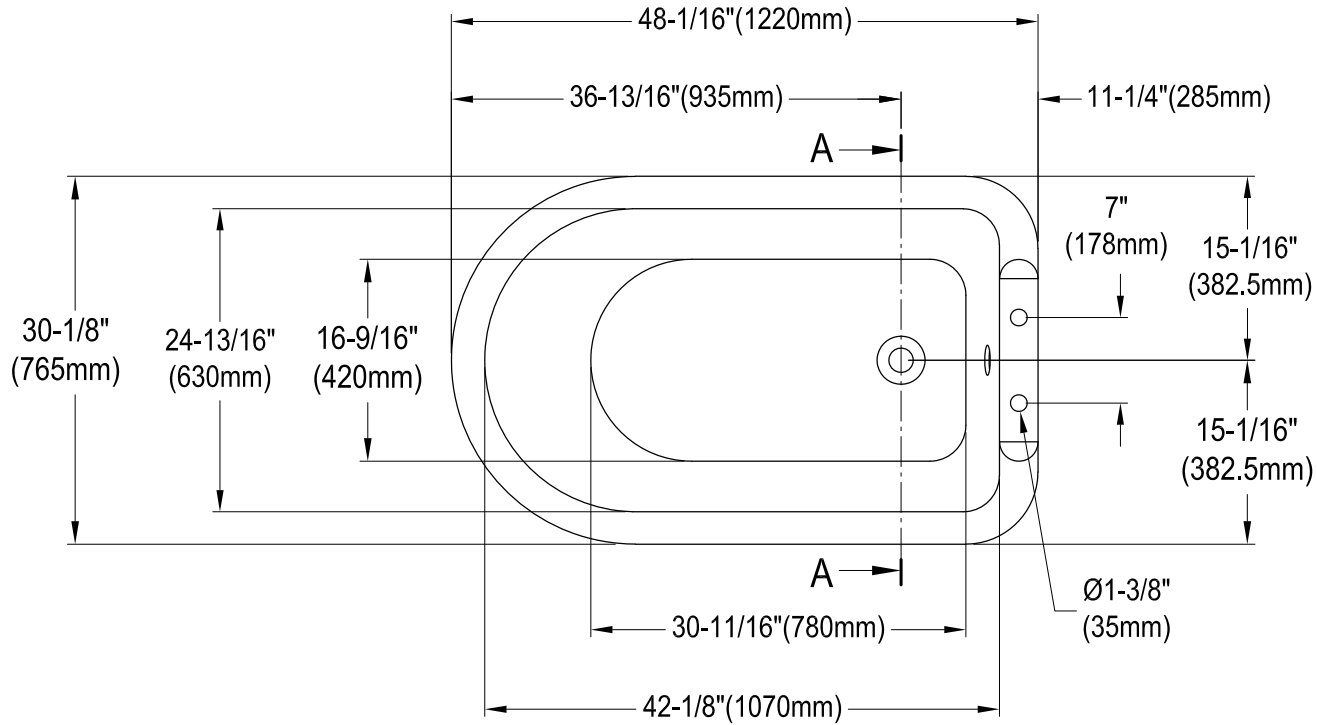

VCT7D483117W1,5,6,7,8,H

48" Cast Iron Tub with 7" Faucet Drillings

Section A-A