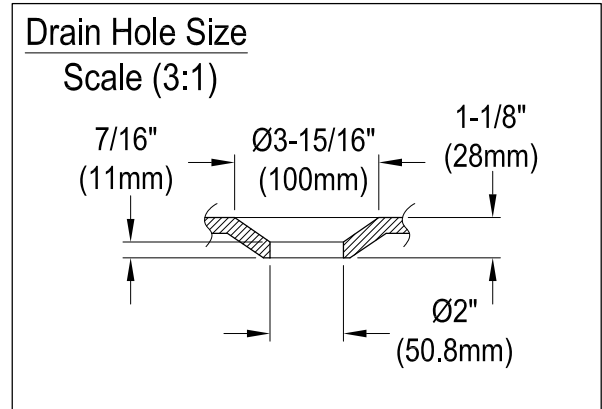

# VCT7D483117W1,5,6,7,8,H

48" Cast Iron Tub with 7" Faucet Drillings

Section A-A