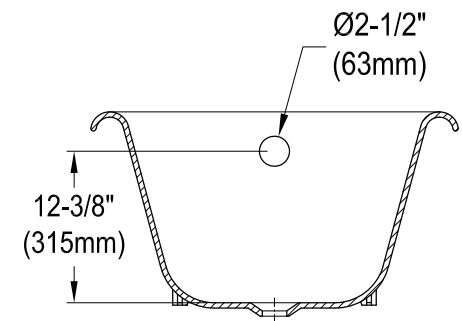

# VCT7D483117W1,5,6,7,8,H

48" Cast Iron Tub with 7" Faucet Drillings

Section A-A