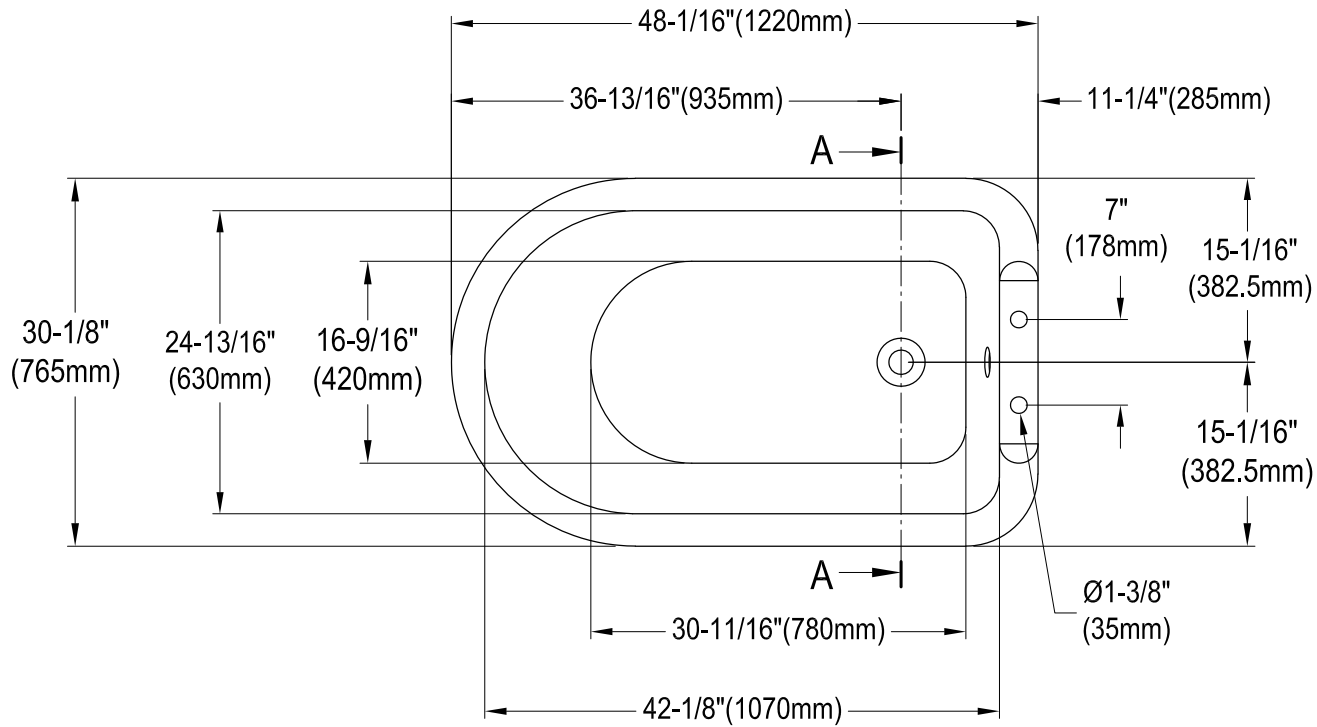

# VCT7D483117W1,5,6,7,8,H

48" Cast Iron Tub with 7" Faucet Drillings

Section A-A