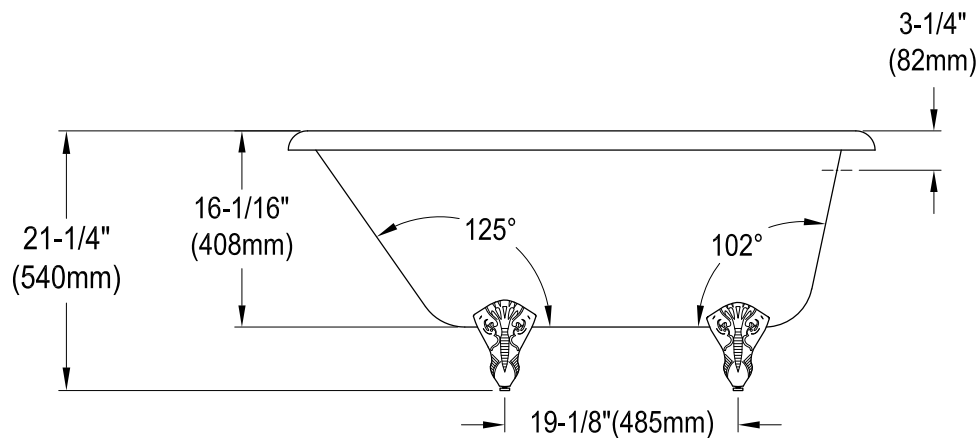

# VCT7D483117W1,5,6,7,8,H

48" Cast Iron Tub with 7" Faucet Drillings

Section A-A