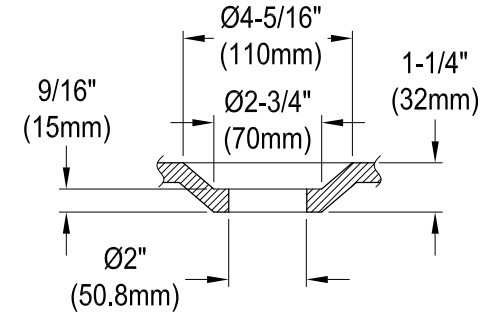

VCT7D543019W0,1,5,6,7,8,H

54" Cast Iron Clawfoot Tub with 7" Faucet Drillings

Drain Hole Size

Scale (3:1)

Section A-A