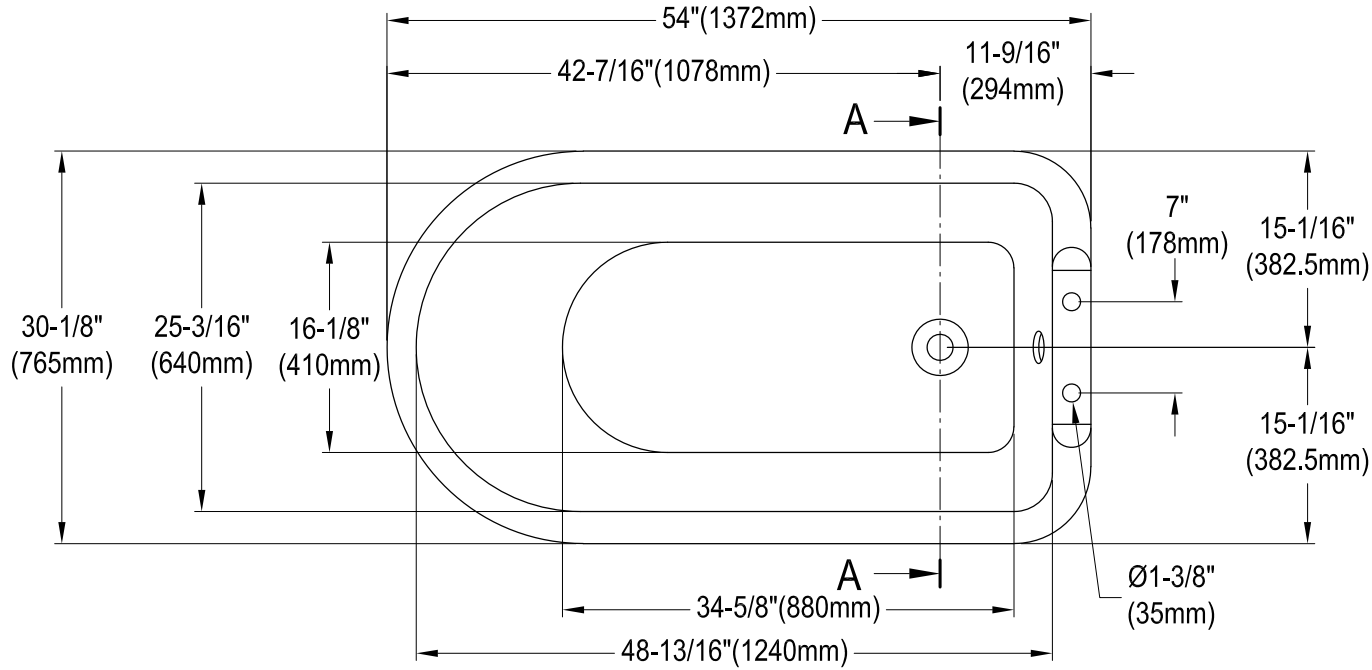

VCT7D543019W0,1,5,6,7,8,H

54" Cast Iron Clawfoot Tub with 7" Faucet Drillings

Drain Hole Size

Scale (3:1)

Section A-A