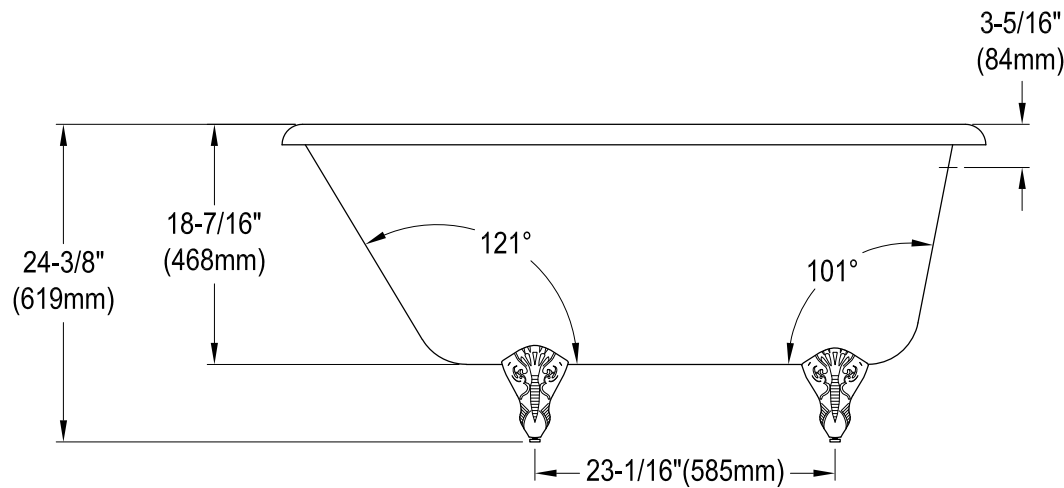

VCT7D543019W0,1,5,6,7,8,H

54" Cast Iron Clawfoot Tub with 7" Faucet Drillings

Drain Hole Size

Scale (3:1)

Section A-A