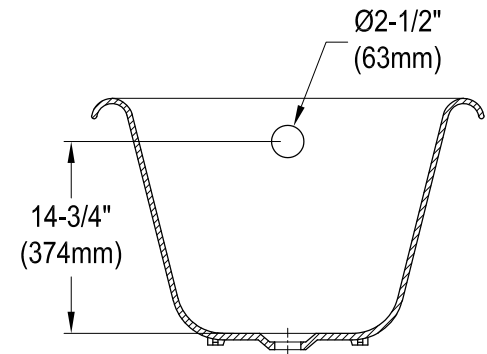

VCT7D543019W0,1,5,6,7,8,H

54" Cast Iron Clawfoot Tub with 7" Faucet Drillings

Drain Hole Size

Scale (3:1)

Section A-A