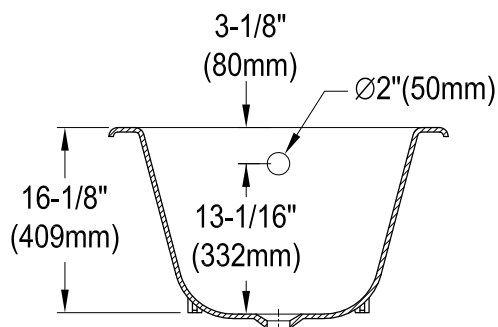

# VCT7D5731B0,1,2,5,6,7,8,W

57" Cast Iron Clawfoot Tub with 7" Faucet Drillings

M10 x 20 (4 pcs)

Drain Hole Size

(Scale 3:1)

Section A-A