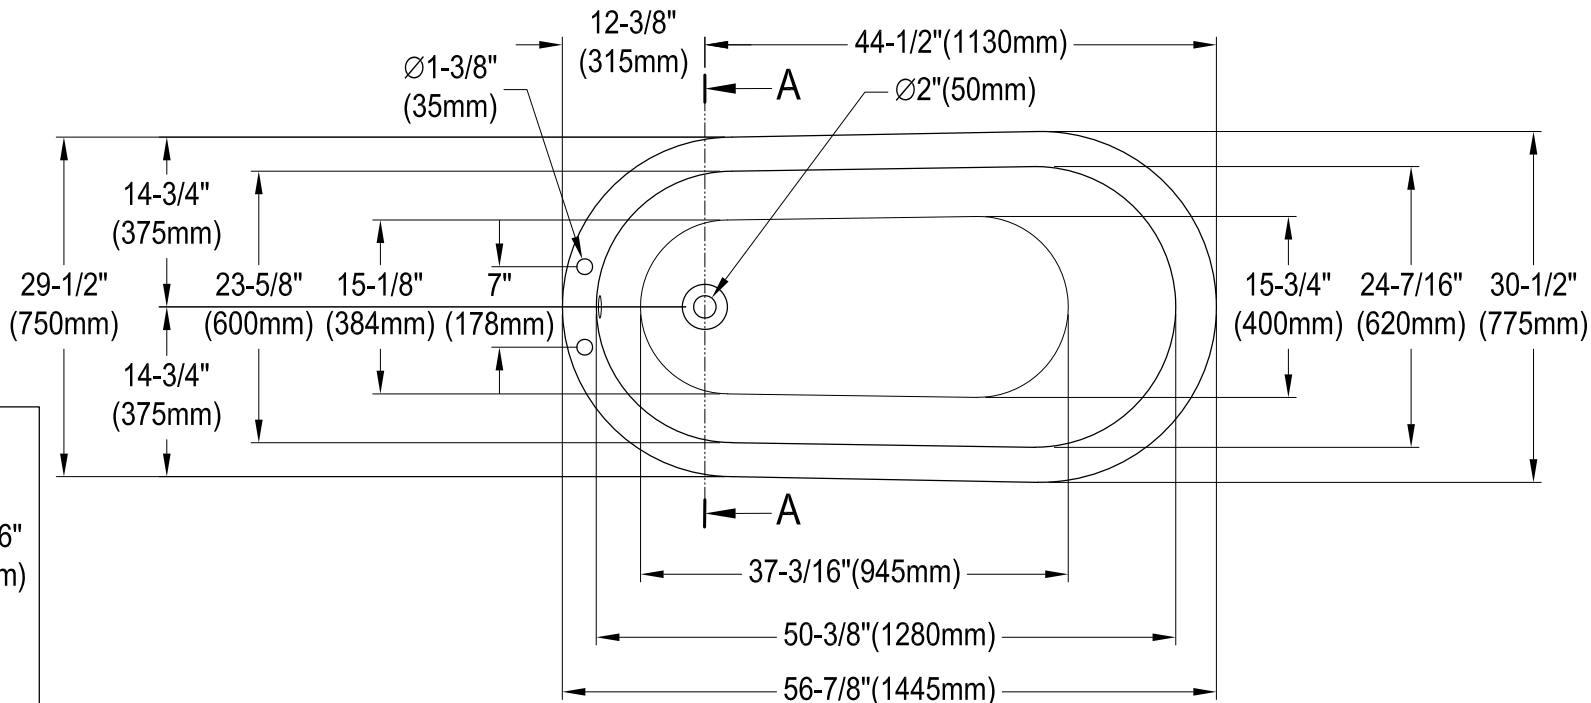

# VCT7D5731B0,1,2,5,6,7,8,W

57" Cast Iron Clawfoot Tub with 7" Faucet Drillings

M10 x 20 (4 pcs)

Drain Hole Size

(Scale 3:1)

Section A-A