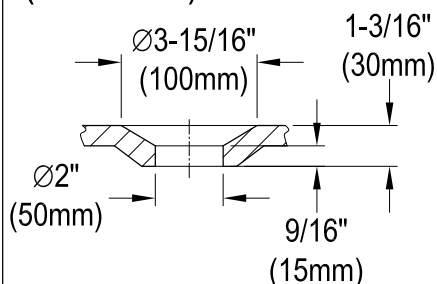

# VCT7D5731B0,1,2,5,6,7,8,W

57" Cast Iron Clawfoot Tub with 7" Faucet Drillings

M10 x 20 (4 pcs)

Drain Hole Size

(Scale 3:1)

Section A-A