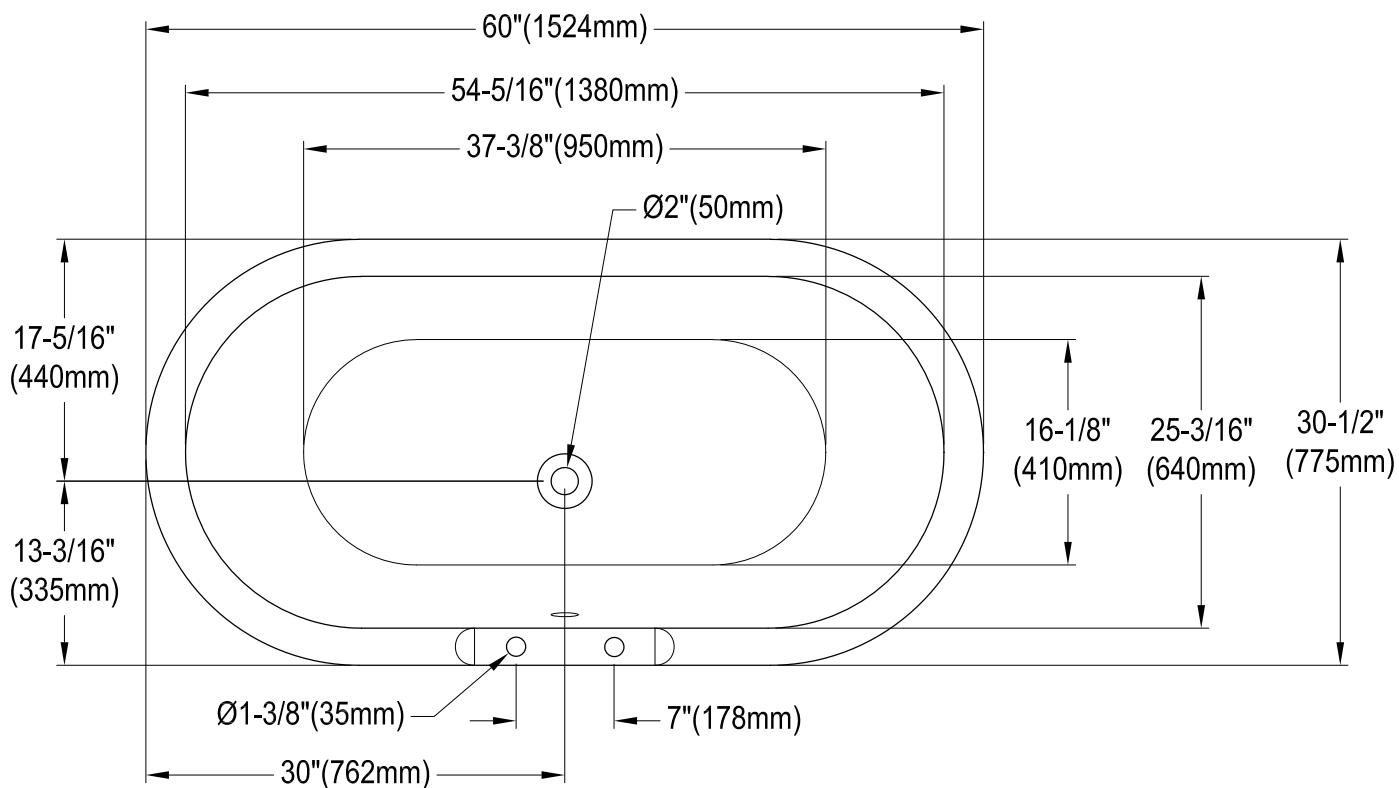

VCT7D603017NB0,1,2,5,7,8

60" Cast Iron Clawfoot Tub with 7" Faucet Drillings

M10 x 20 (4 pcs)

Drain Hole Size
(Scale 3:1)

Section A-A