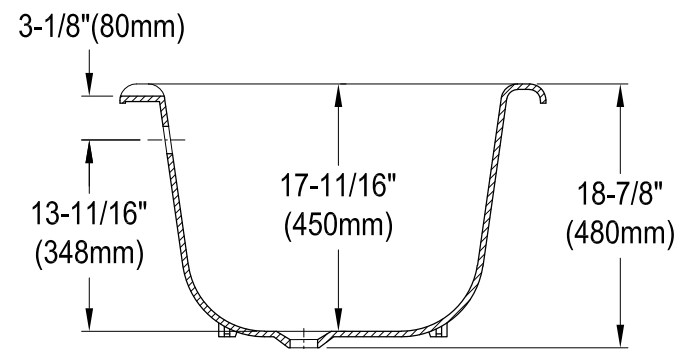

VCT7D603017NB0,1,2,5,7,8

60" Cast Iron Clawfoot Tub with 7" Faucet Drillings

M10 x 20 (4 pcs)

Drain Hole Size
(Scale 3:1)

Section A-A