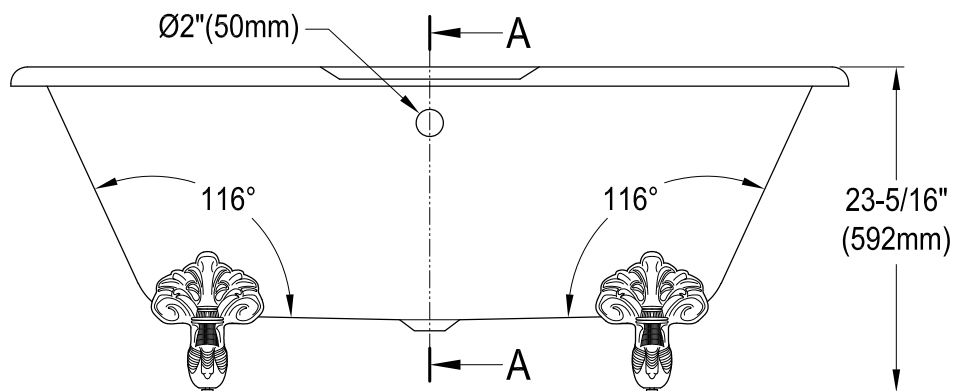

VCT7D603017NB0,1,2,5,7,8

60" Cast Iron Clawfoot Tub with 7" Faucet Drillings

M10 x 20 (4 pcs)

Drain Hole Size
(Scale 3:1)

Section A-A