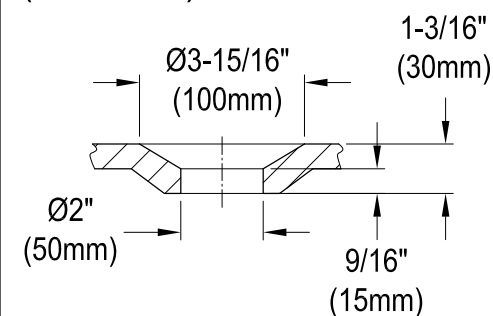

VCT7D603017NB0,1,2,5,7,8

60" Cast Iron Clawfoot Tub with 7" Faucet Drillings

M10 x 20 (4 pcs)

Drain Hole Size
(Scale 3:1)

Section A-A