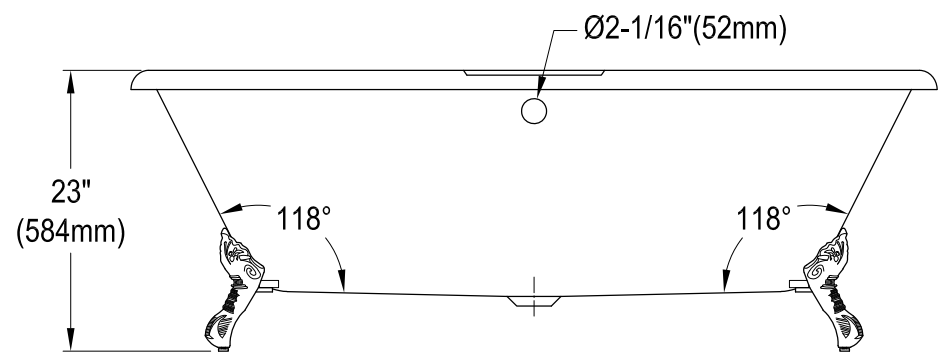

# VCT7D663013NB0,1,2,5,7,8

66" Cast Iron Clawfoot Tub with 7" Faucet Drillings

M10 x 20 (4 pcs)  
■■■■■

Section A-A