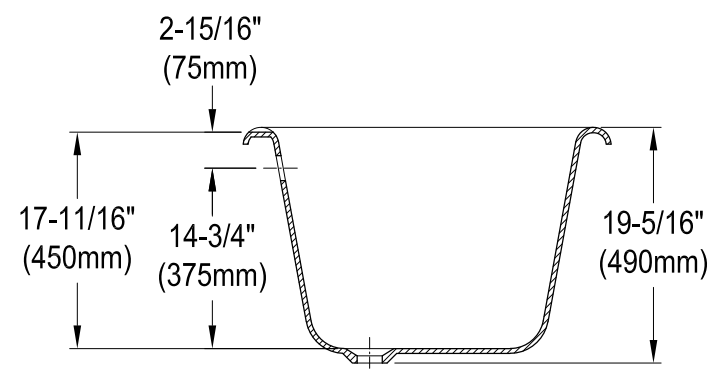

# VCT7D663013NB0,1,2,5,7,8

66" Cast Iron Clawfoot Tub with 7" Faucet Drillings

M10 x 20 (4 pcs)  
■■■■■

Section A-A