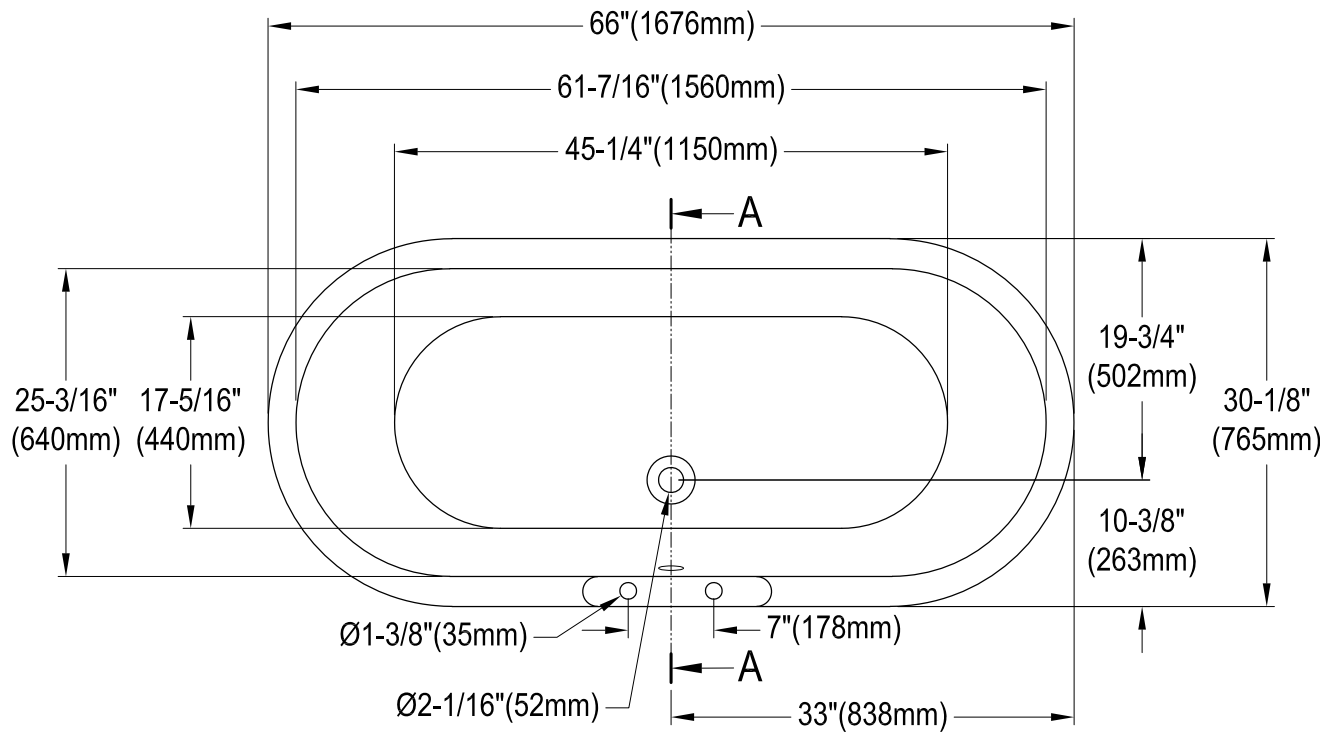

# VCT7D663013NB0,1,2,5,7,8

66" Cast Iron Clawfoot Tub with 7" Faucet Drillings

M10 x 20 (4 pcs)  
■■■■■

Section A-A