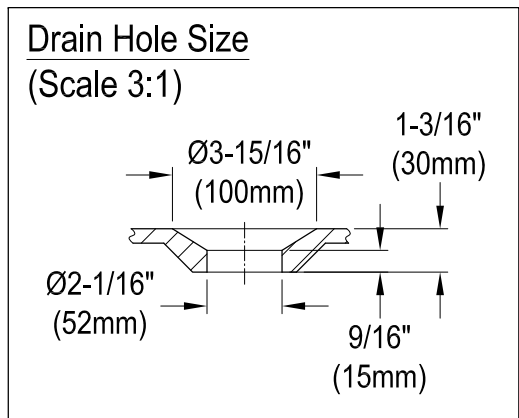

# VCT7D663013NB0,1,2,5,7,8

66" Cast Iron Clawfoot Tub with 7" Faucet Drillings

M10 x 20 (4 pcs)  
■■■■■

Section A-A