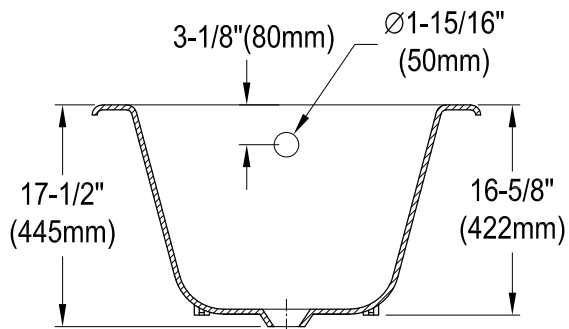

VCT7D673122ZB0,1,5,8

67" Cast Iron Clawfoot Tub With 7" Faucet Drillings

M10 x 20 (4 pcs)

Section A-A