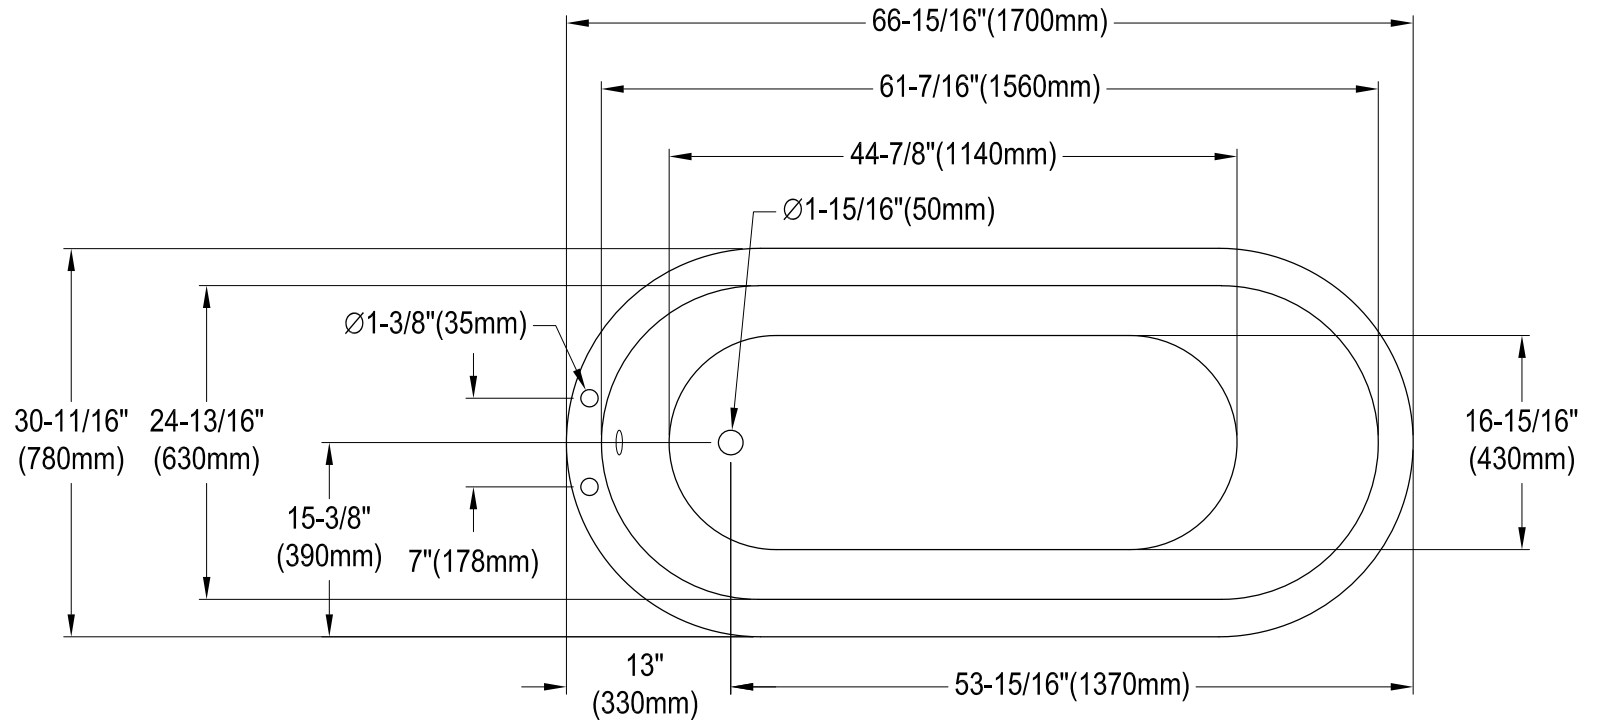

VCT7D673122ZB0,1,5,8

67" Cast Iron Clawfoot Tub With 7" Faucet Drillings

M10 x 20 (4 pcs)

Section A-A