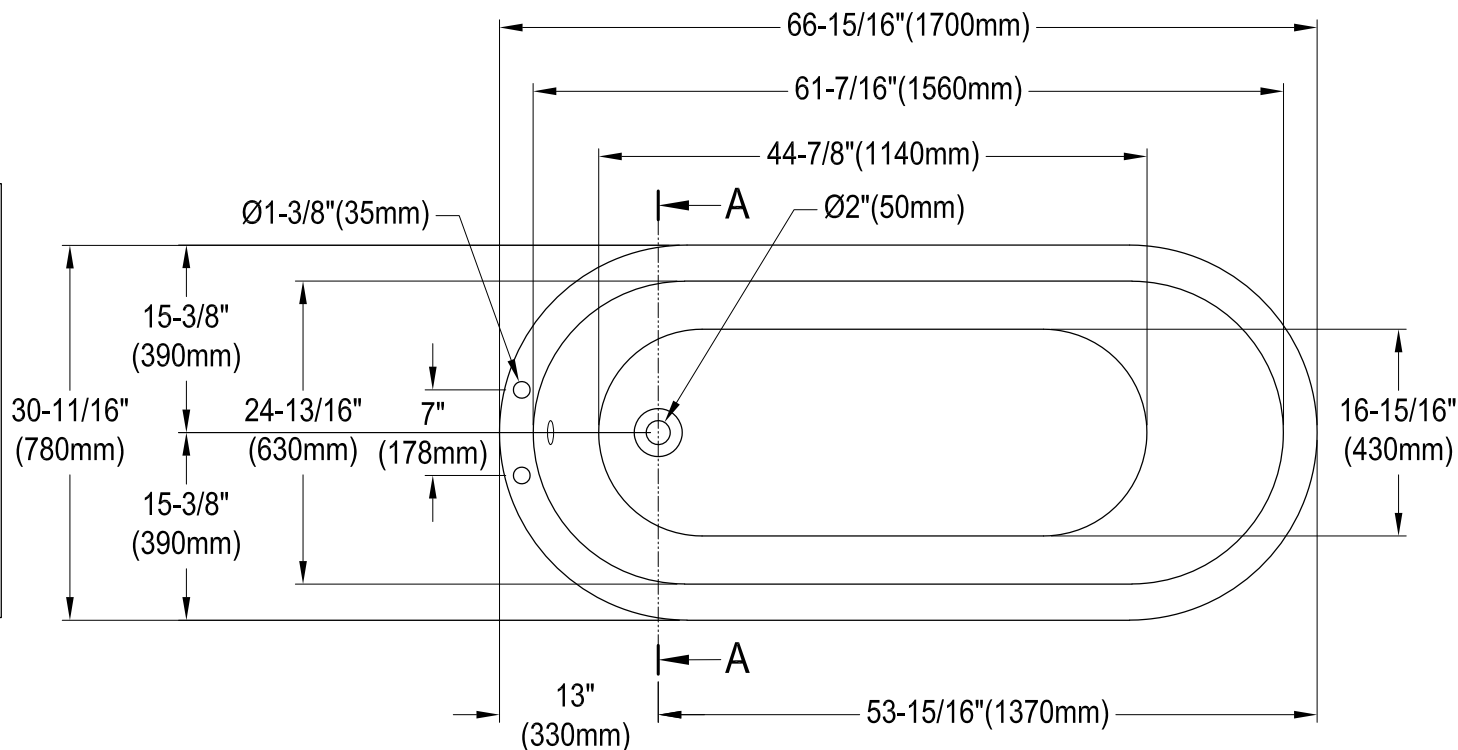

VCT7D673122ZB0,1,5,7,8

67" Cast Iron Clawfoot Tub with 7" Faucet Drillings

M10 x 20 (4 pcs)

Drain Hole Size

(Scale 3:1)

Section A-A