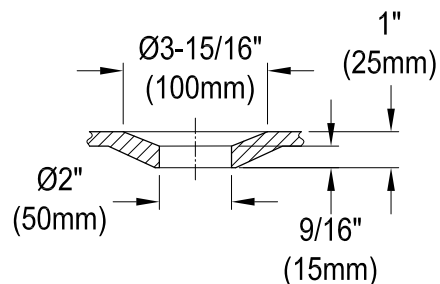

VCT7D673122ZB0,1,5,7,8

67" Cast Iron Clawfoot Tub with 7" Faucet Drillings

M10 x 20 (4 pcs)

Drain Hole Size

(Scale 3:1)

Section A-A