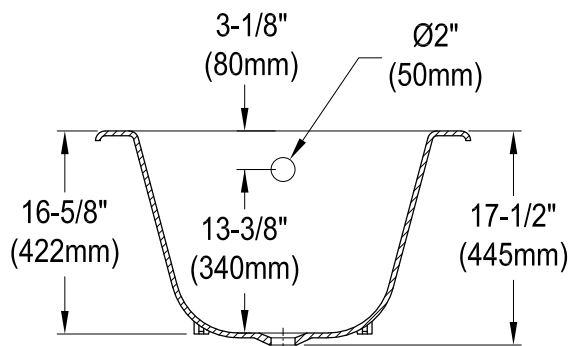

VCT7D673122ZB0,1,5,7,8

67" Cast Iron Clawfoot Tub with 7" Faucet Drillings

M10 x 20 (4 pcs)

Drain Hole Size

(Scale 3:1)

Section A-A