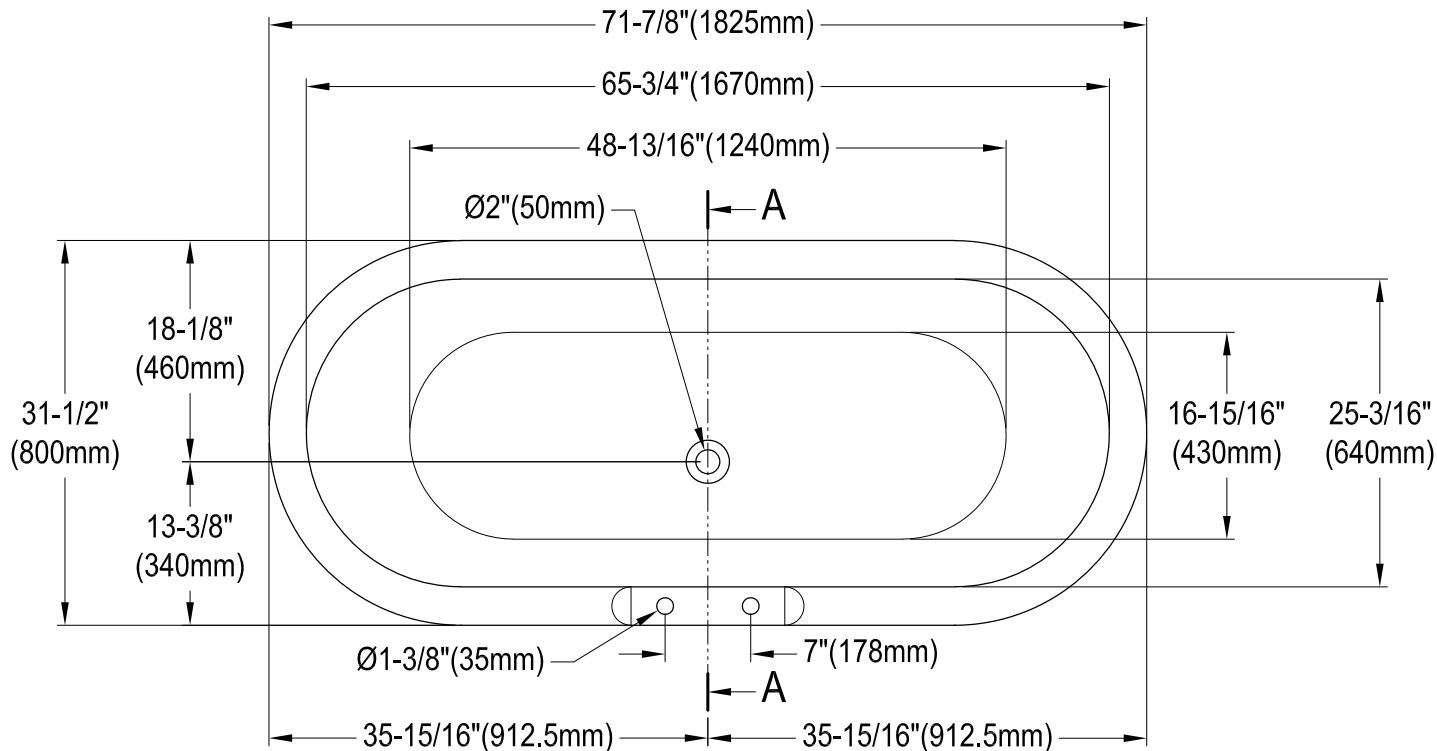

VCT7DE7232NL0,1,2,5,7,8,W

72" Cast Iron Clawfoot Tub with 7" Faucet Drillings

M10 x 20 (4 pcs)

Drain Hole Size

(Scale 3:1)

Section A-A