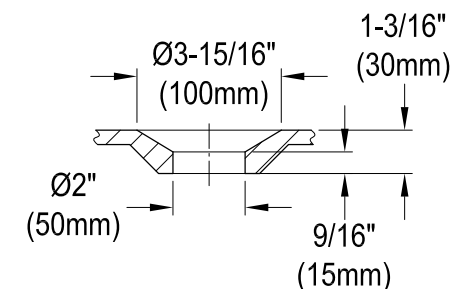

VCT7DE7232NL0,1,2,5,7,8,W

72" Cast Iron Clawfoot Tub with 7" Faucet Drillings

M10 x 20 (4 pcs)

Drain Hole Size

(Scale 3:1)

Section A-A