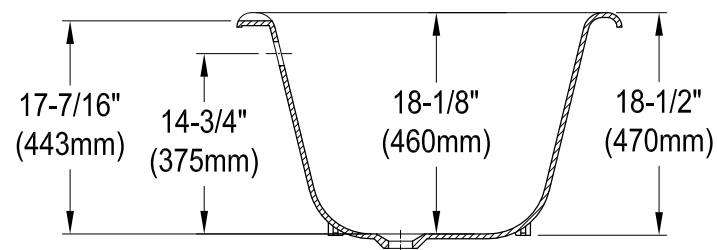

VCT7DE7232NL0,1,2,5,7,8,W

72" Cast Iron Clawfoot Tub with 7" Faucet Drillings

M10 x 20 (4 pcs)

Drain Hole Size

(Scale 3:1)

Section A-A