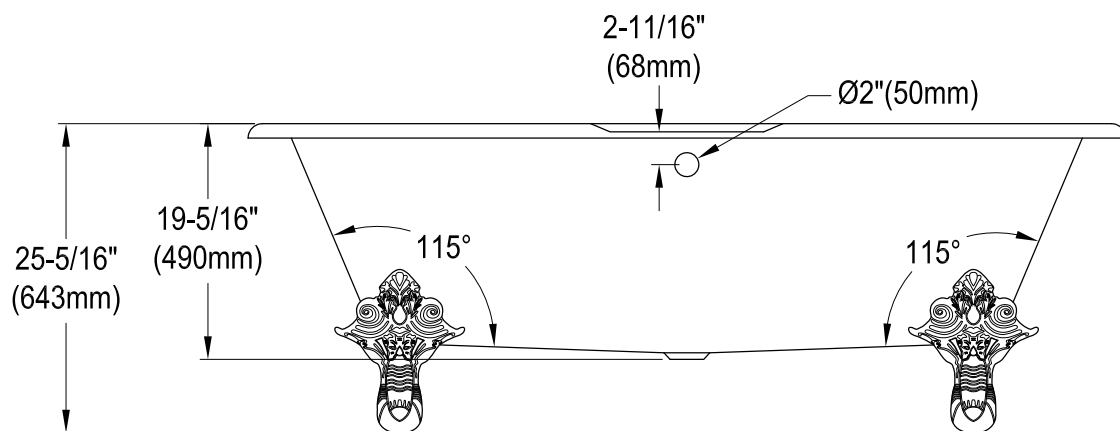

VCT7DE7232NL0,1,2,5,7,8,W

72" Cast Iron Clawfoot Tub with 7" Faucet Drillings

M10 x 20 (4 pcs)

Drain Hole Size

(Scale 3:1)

Section A-A