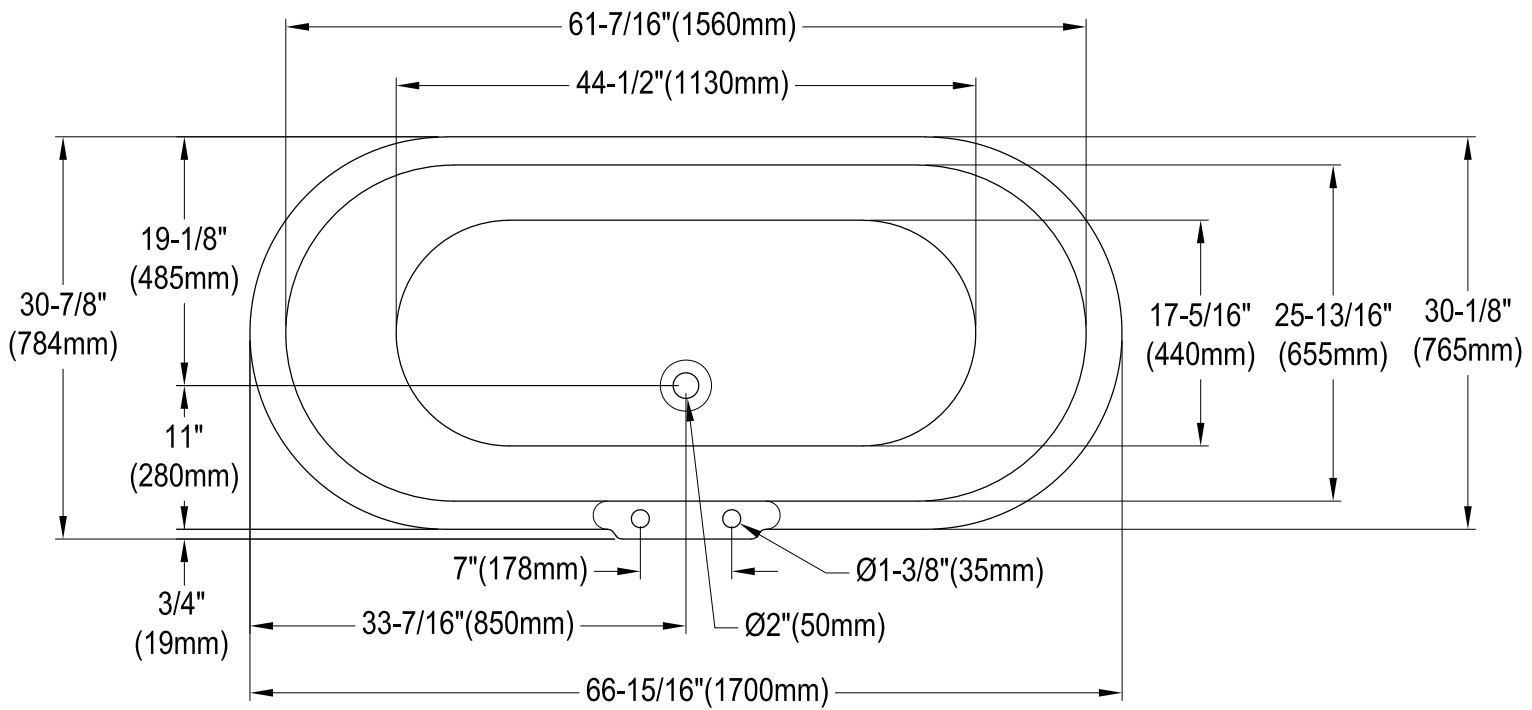

# VCT7DS6731NL0,1,2,5,7,8,W

67" Cast Iron Clawfoot Tub with 7" Faucet Drillings

M10 x 20 (4 pcs)  

Section A-A