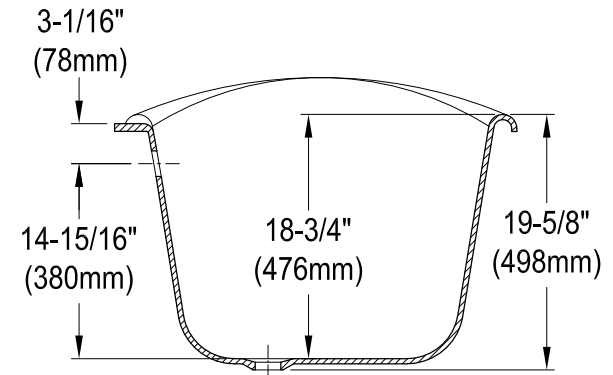

# VCT7DS6731NL0,1,2,5,7,8,W

67" Cast Iron Clawfoot Tub with 7" Faucet Drillings

M10 x 20 (4 pcs)  

Section A-A