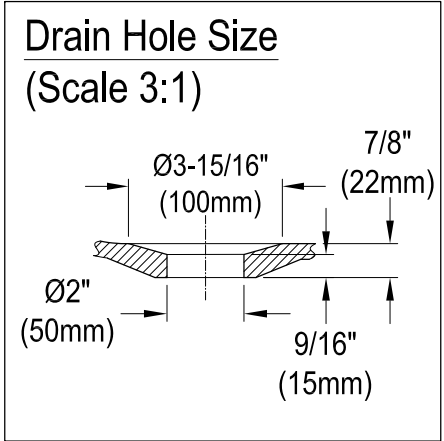

# VCT7DS6731NL0,1,2,5,7,8,W

67" Cast Iron Clawfoot Tub with 7" Faucet Drillings

M10 x 20 (4 pcs)  

Section A-A