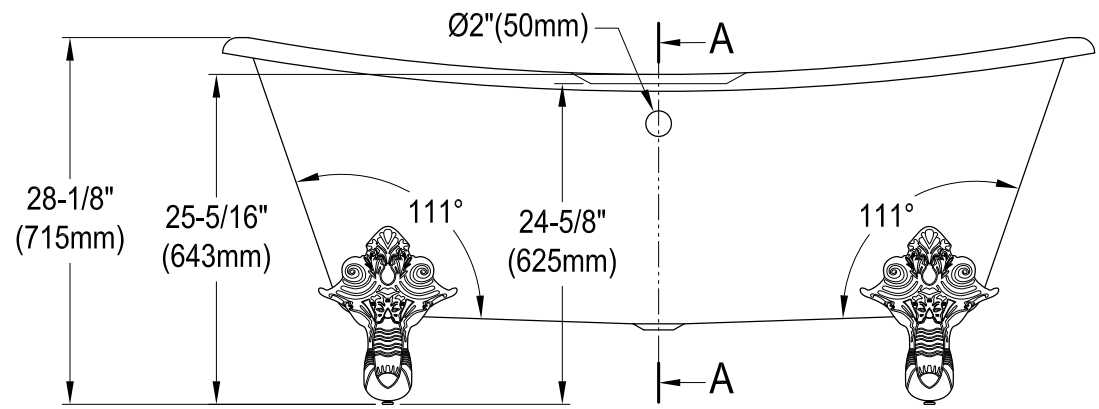

# VCT7DS6731NL0,1,2,5,7,8,W

67" Cast Iron Clawfoot Tub with 7" Faucet Drillings

M10 x 20 (4 pcs)  

Section A-A