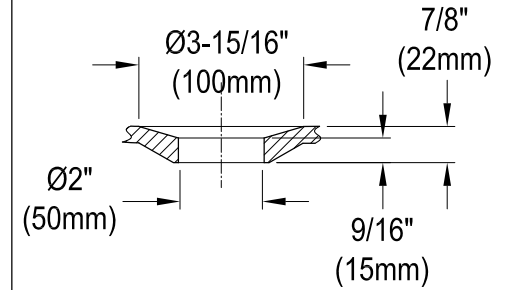

# VCT7DS6731NL0,1,2,5,7,8,W

67" Cast Iron Clawfoot Tub with 7" Faucet Drillings

M10 x 20 (4 pcs)

Drain Hole Size  
(Scale 3:1)

Section A-A