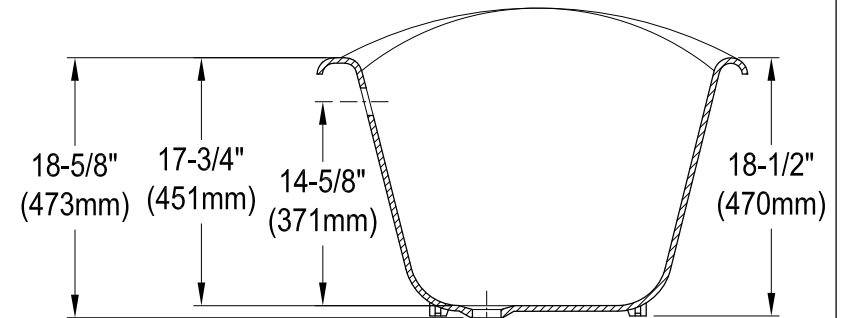

# VCT7DS6731NL0,1,2,5,7,8,W

67" Cast Iron Clawfoot Tub with 7" Faucet Drillings

M10 x 20 (4 pcs)

Drain Hole Size  
(Scale 3:1)

Section A-A