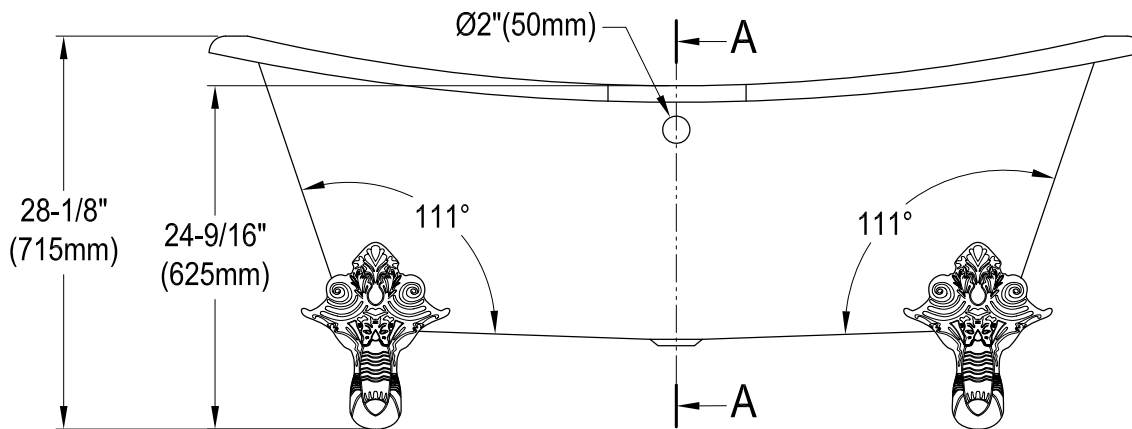

# VCT7DS6731NL0,1,2,5,7,8,W

67" Cast Iron Clawfoot Tub with 7" Faucet Drillings

M10 x 20 (4 pcs)

Drain Hole Size  
(Scale 3:1)

Section A-A