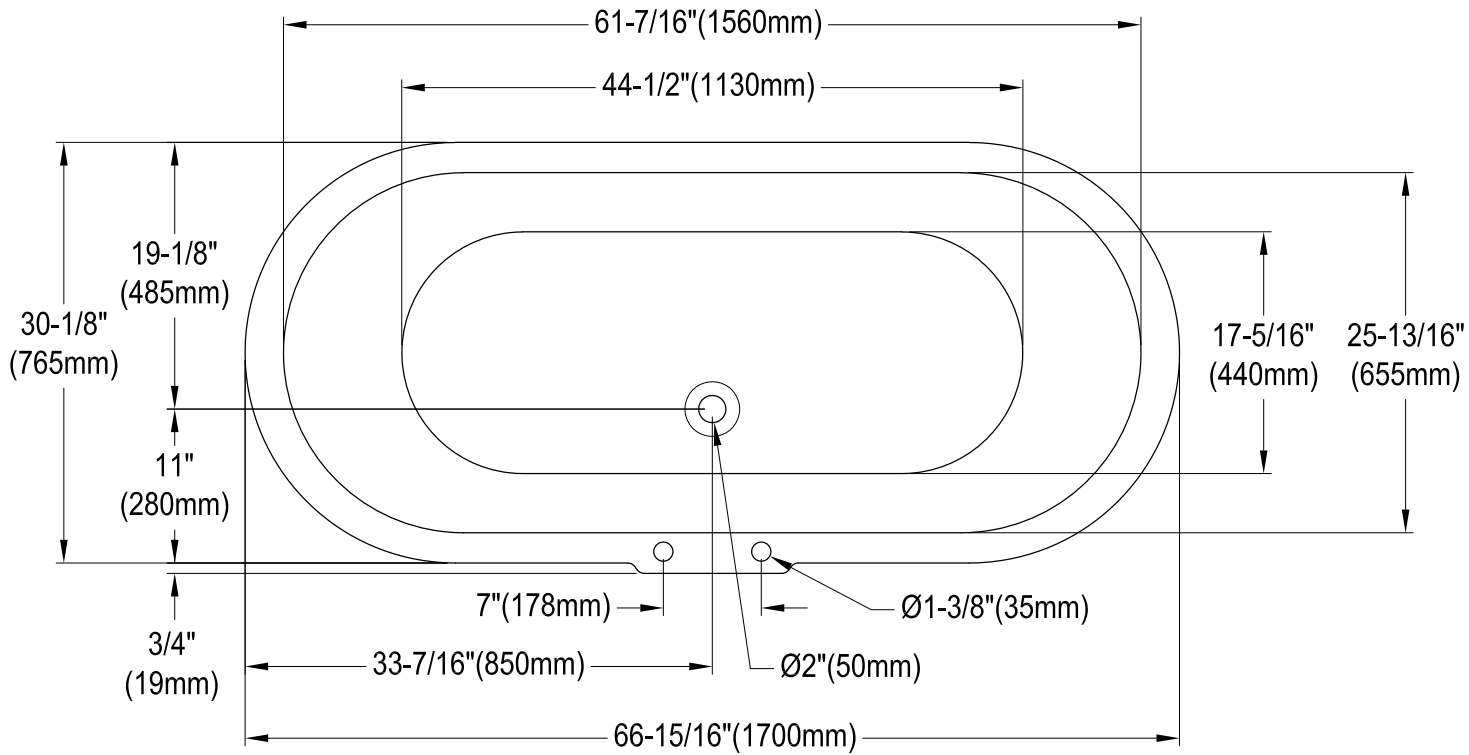

# VCT7DS6731NL0,1,2,5,7,8,W

67" Cast Iron Clawfoot Tub with 7" Faucet Drillings

M10 x 20 (4 pcs)

Drain Hole Size  
(Scale 3:1)

Section A-A