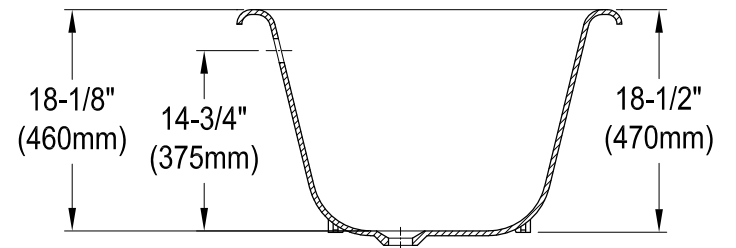

VCTDE7232NL0,1,2,5,7,8,W

72" Cast Iron Clawfoot Tub

M10 x 20 (4 pcs)

Drain Hole Size
(Scale 3:1)

Section A-A