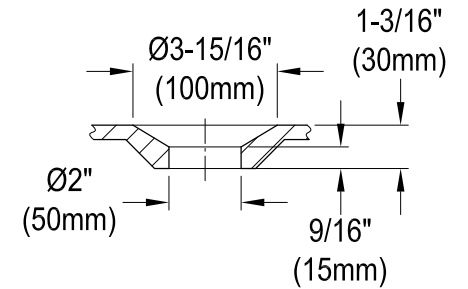

VCTDE7232NL0,1,2,5,7,8,W

72" Cast Iron Clawfoot Tub

M10 x 20 (4 pcs)

Drain Hole Size
(Scale 3:1)

Section A-A