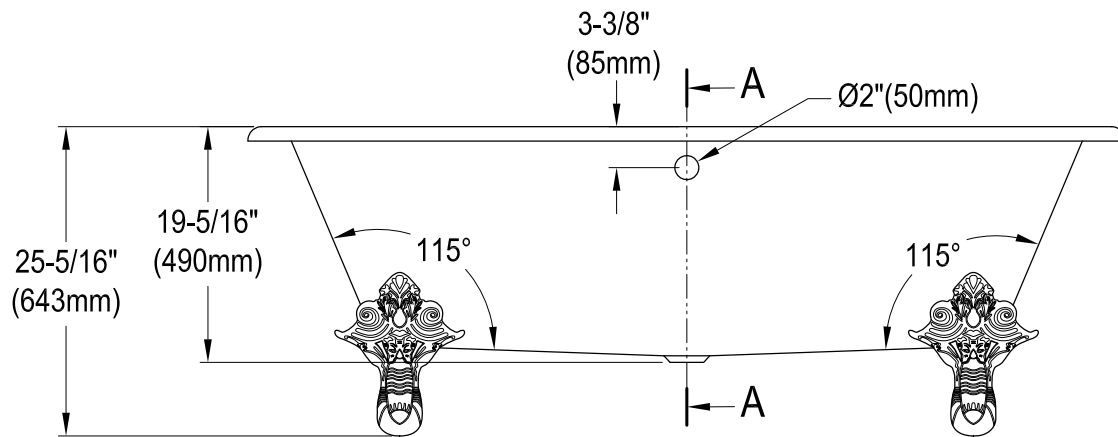

VCTDE7232NL0,1,2,5,7,8,W

72" Cast Iron Clawfoot Tub

M10 x 20 (4 pcs)

Drain Hole Size
(Scale 3:1)

Section A-A