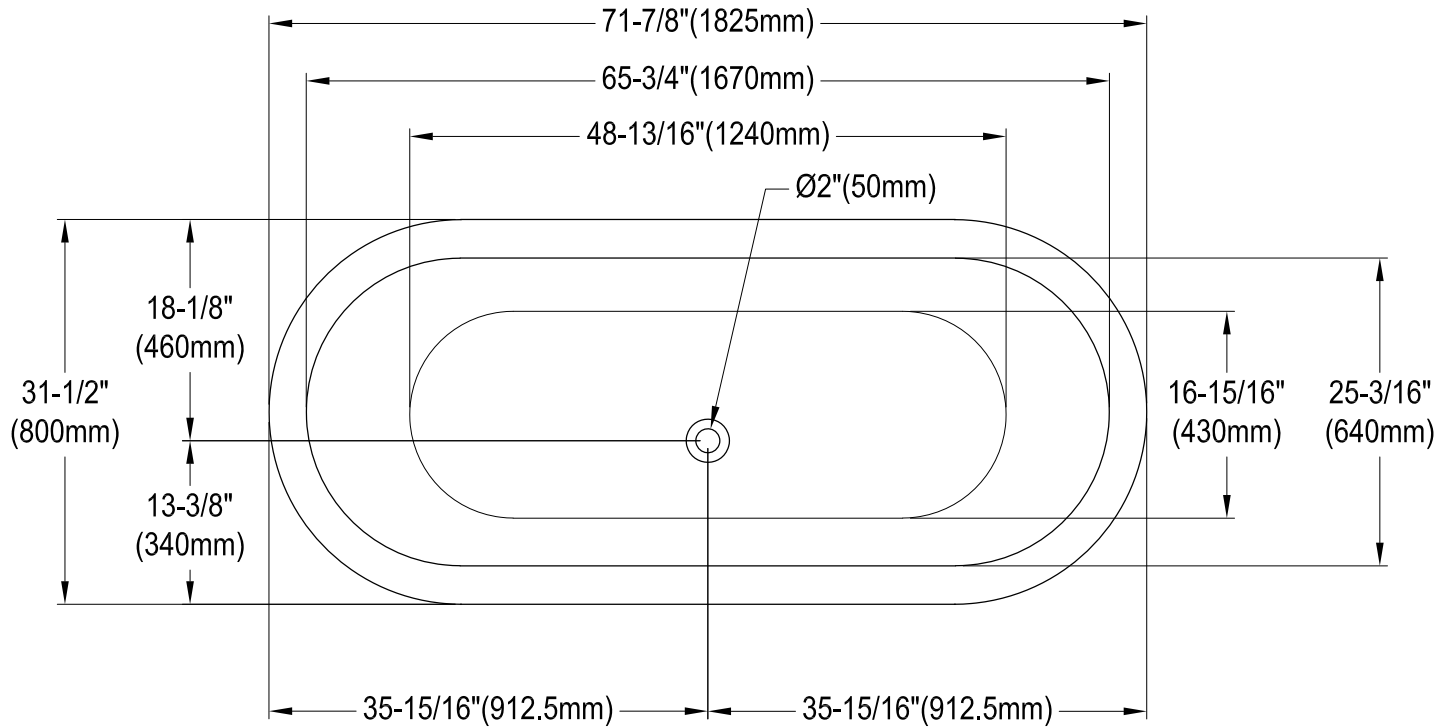

VCTDE7232NL0,1,2,5,7,8,W

72" Cast Iron Clawfoot Tub

M10 x 20 (4 pcs)

Drain Hole Size
(Scale 3:1)

Section A-A