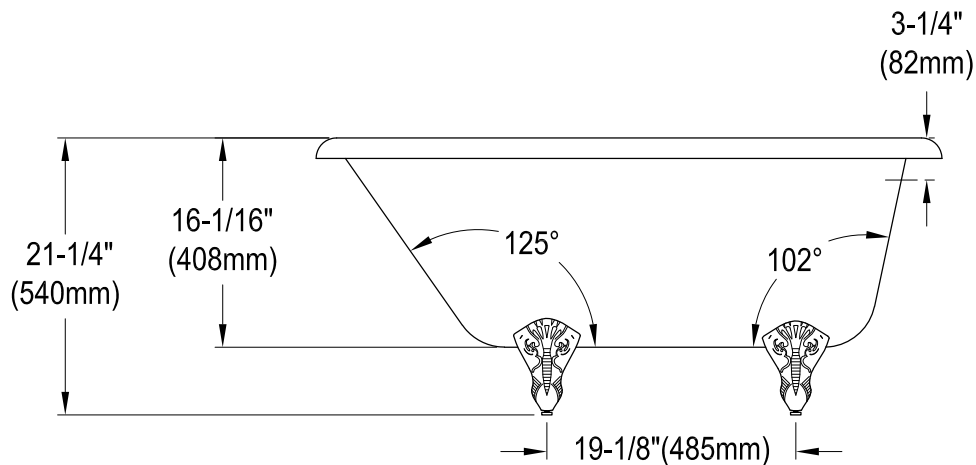

# VCTND483117W1,5,6,7,8,H

48" Cast Iron Tub

## Drain Hole Size

Scale (3:1)