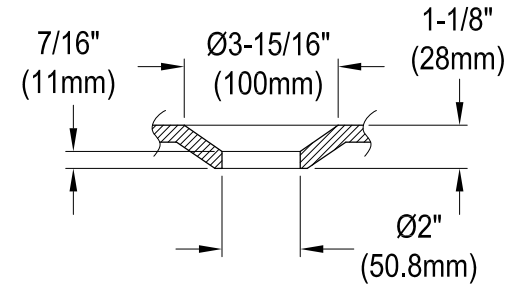

# VCTND483117W1,5,6,7,8,H

48" Cast Iron Tub

## Drain Hole Size

Scale (3:1)