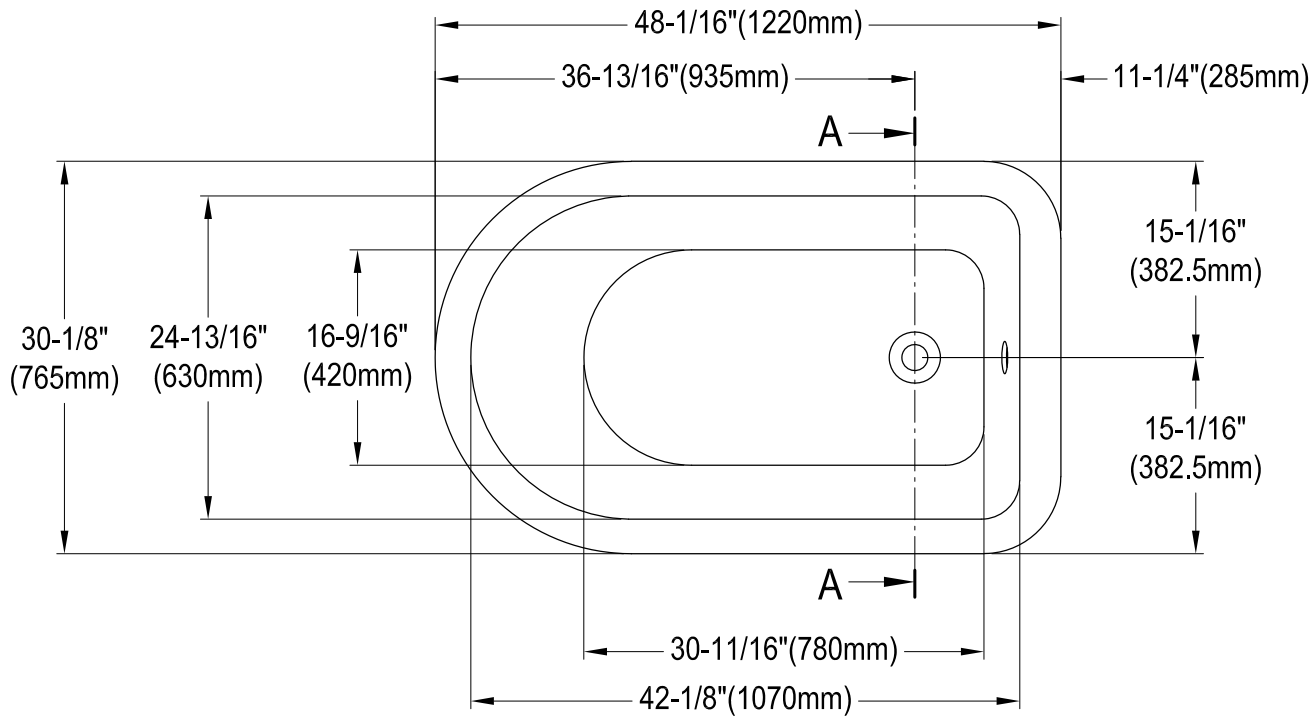

# VCTND483117W1,5,6,7,8,H

48" Cast Iron Tub

## Drain Hole Size

Scale (3:1)