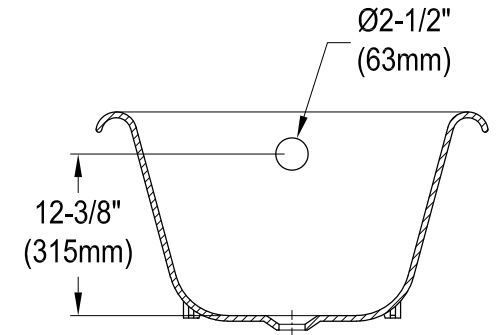

# VCTND483117W1,5,6,7,8,H

48" Cast Iron Tub

## Drain Hole Size

Scale (3:1)