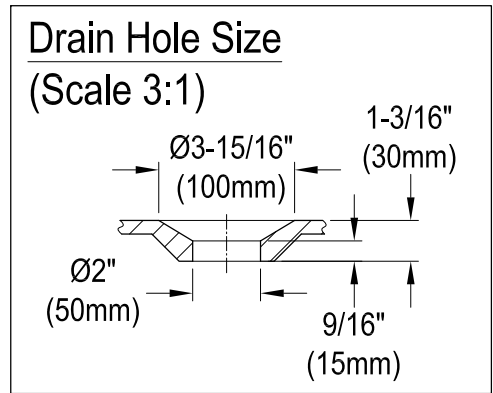

VCTND5328NT0,1,2,5,7,8

53" Cast Iron Clawfoot Tub

M10 x 20 (4 pcs)
■■■■

Section A-A