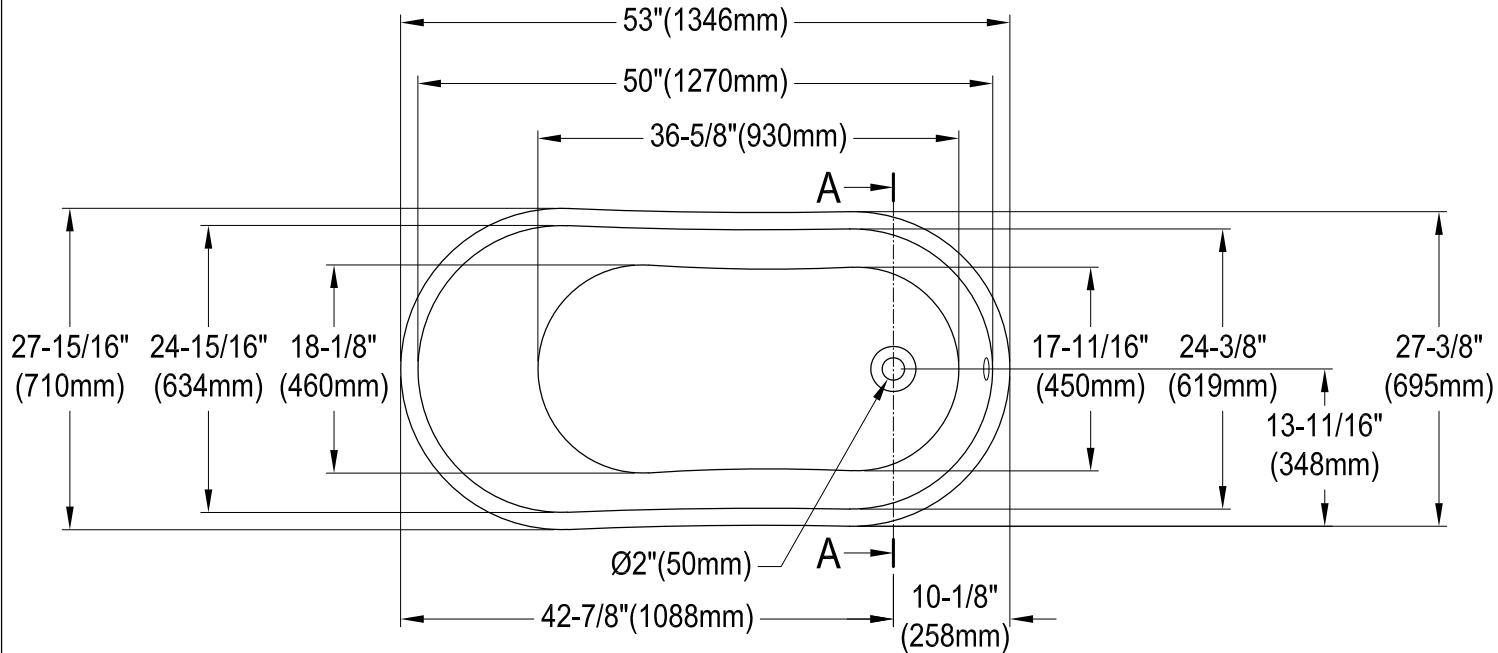

VCTND5328NT0,1,2,5,7,8

53" Cast Iron Clawfoot Tub

M10 x 20 (4 pcs)
■■■■

Section A-A