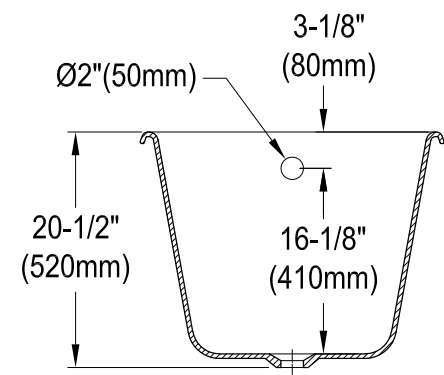

VCTND5328NT0,1,2,5,7,8

53" Cast Iron Clawfoot Tub

M10 x 20 (4 pcs)
■■■■

Section A-A