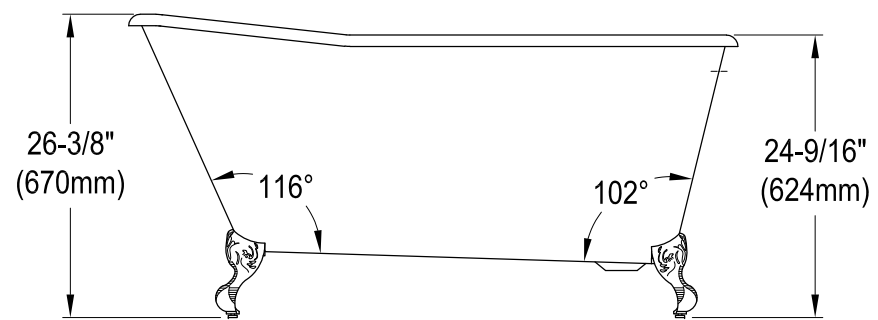

VCTND5328NT0,1,2,5,7,8

53" Cast Iron Clawfoot Tub

M10 x 20 (4 pcs)
■■■■

Section A-A