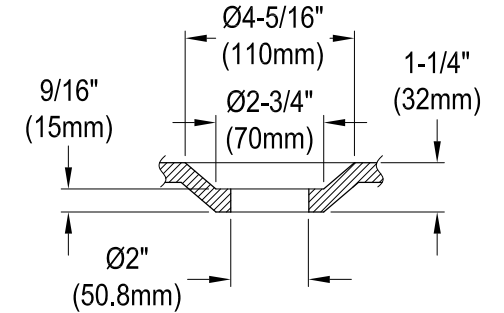

VCTND543019W0,1,5,6,7,8,H

54" Cast Iron Clawfoot Tub

Drain Hole Size

Scale (3:1)

Section A-A