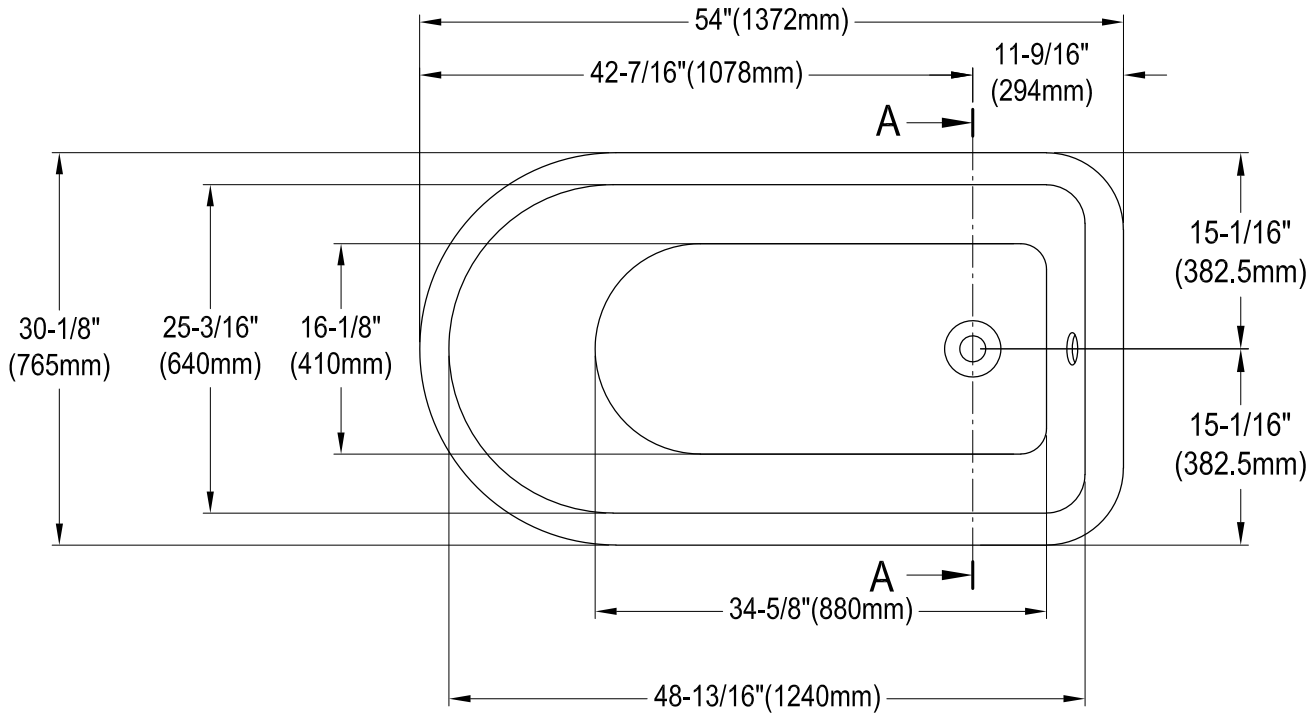

VCTND543019W0,1,5,6,7,8,H

54" Cast Iron Clawfoot Tub

Drain Hole Size

Scale (3:1)

Section A-A