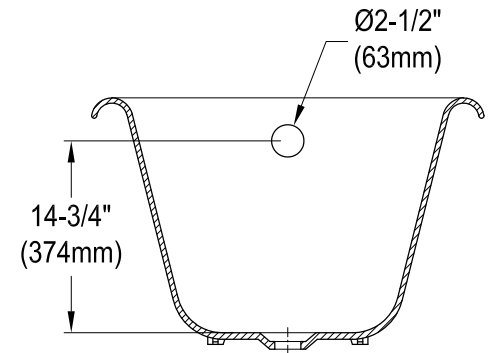

VCTND543019W0,1,5,6,7,8,H

54" Cast Iron Clawfoot Tub

Drain Hole Size

Scale (3:1)

Section A-A