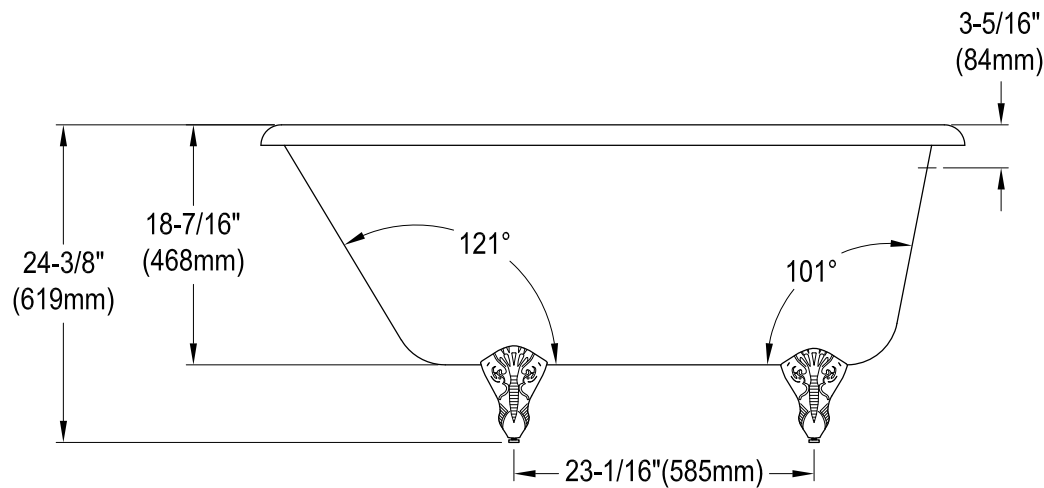

VCTND543019W0,1,5,6,7,8,H

54" Cast Iron Clawfoot Tub

Drain Hole Size

Scale (3:1)

Section A-A