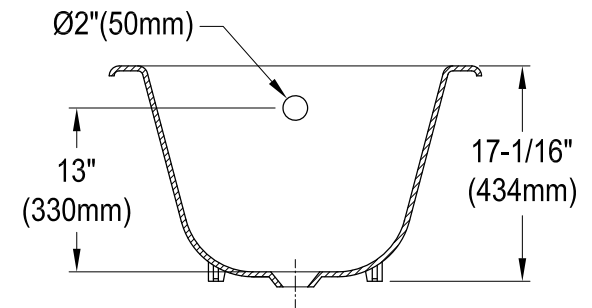

# VCTND5431B0,1,2,5,6,7,8,W

54" Cast Iron Clawfoot Tub

M10 x 20 (4 pcs)

Drain Hole Size  
(Scale 3:1)

Section A-A