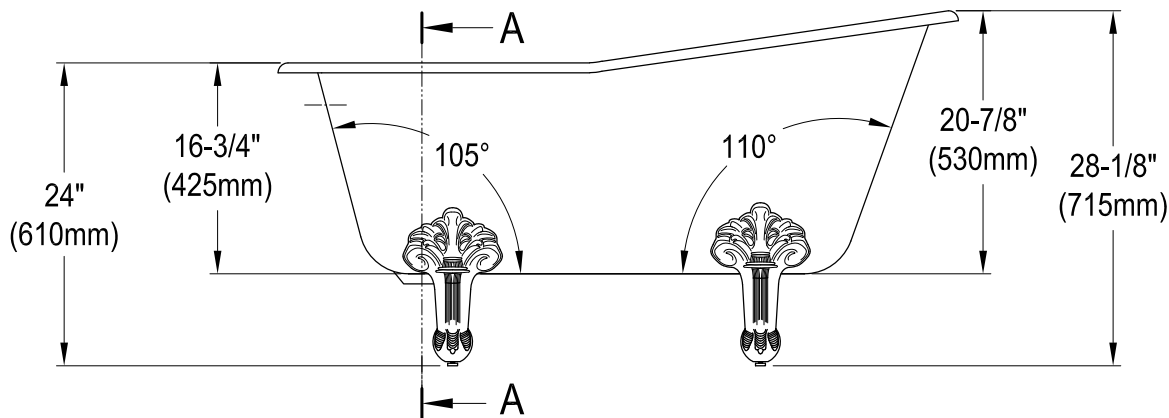

# VCTND5431B0,1,2,5,6,7,8,W

54" Cast Iron Clawfoot Tub

M10 x 20 (4 pcs)

Drain Hole Size  
(Scale 3:1)

Section A-A