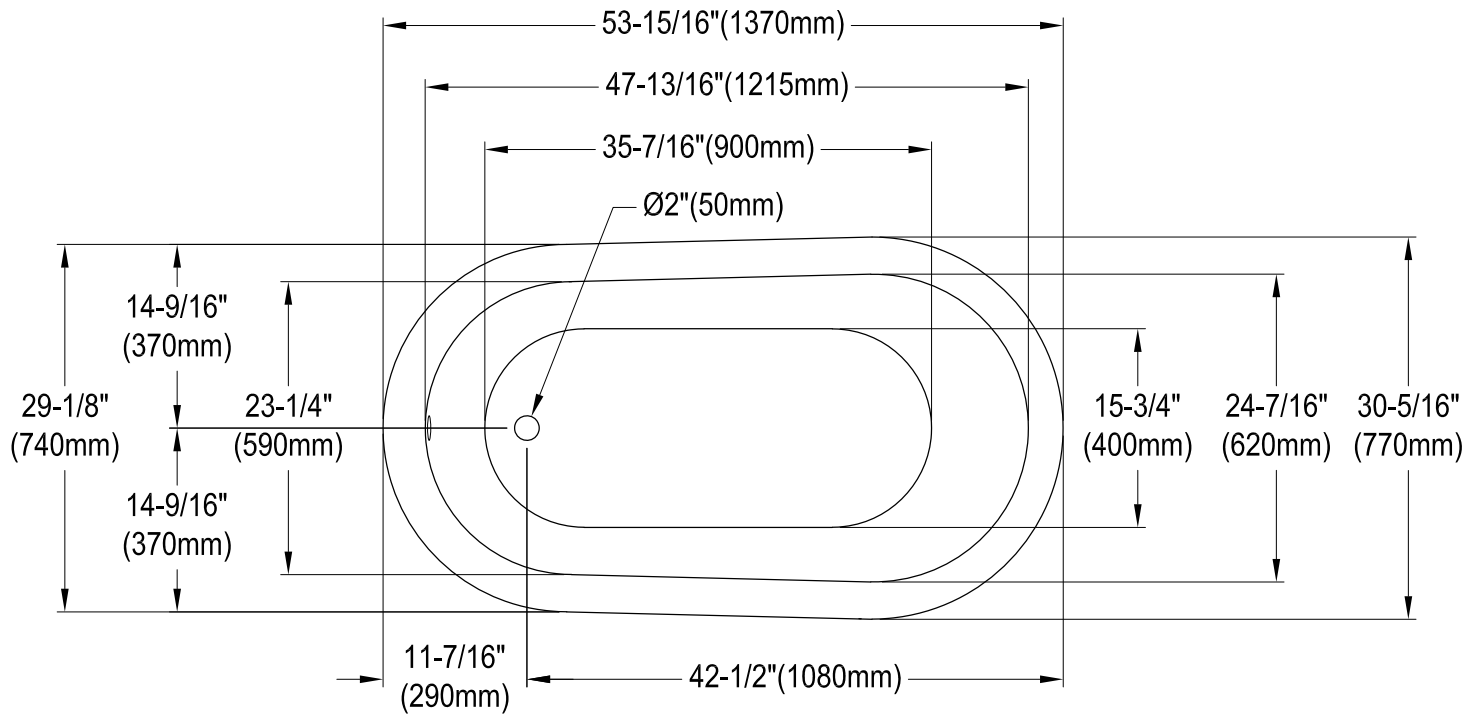

# VCTND5431B0,1,2,5,6,7,8,W

54" Cast Iron Clawfoot Tub

M10 x 20 (4 pcs)

Drain Hole Size  
(Scale 3:1)

Section A-A