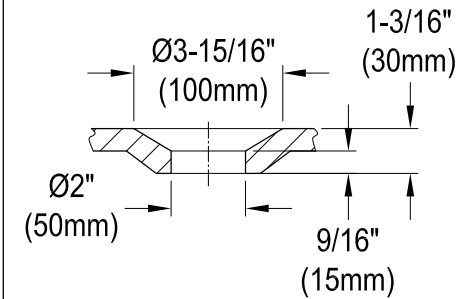

# VCTND5431B0,1,2,5,6,7,8,W

54" Cast Iron Clawfoot Tub

M10 x 20 (4 pcs)

Drain Hole Size  
(Scale 3:1)

Section A-A