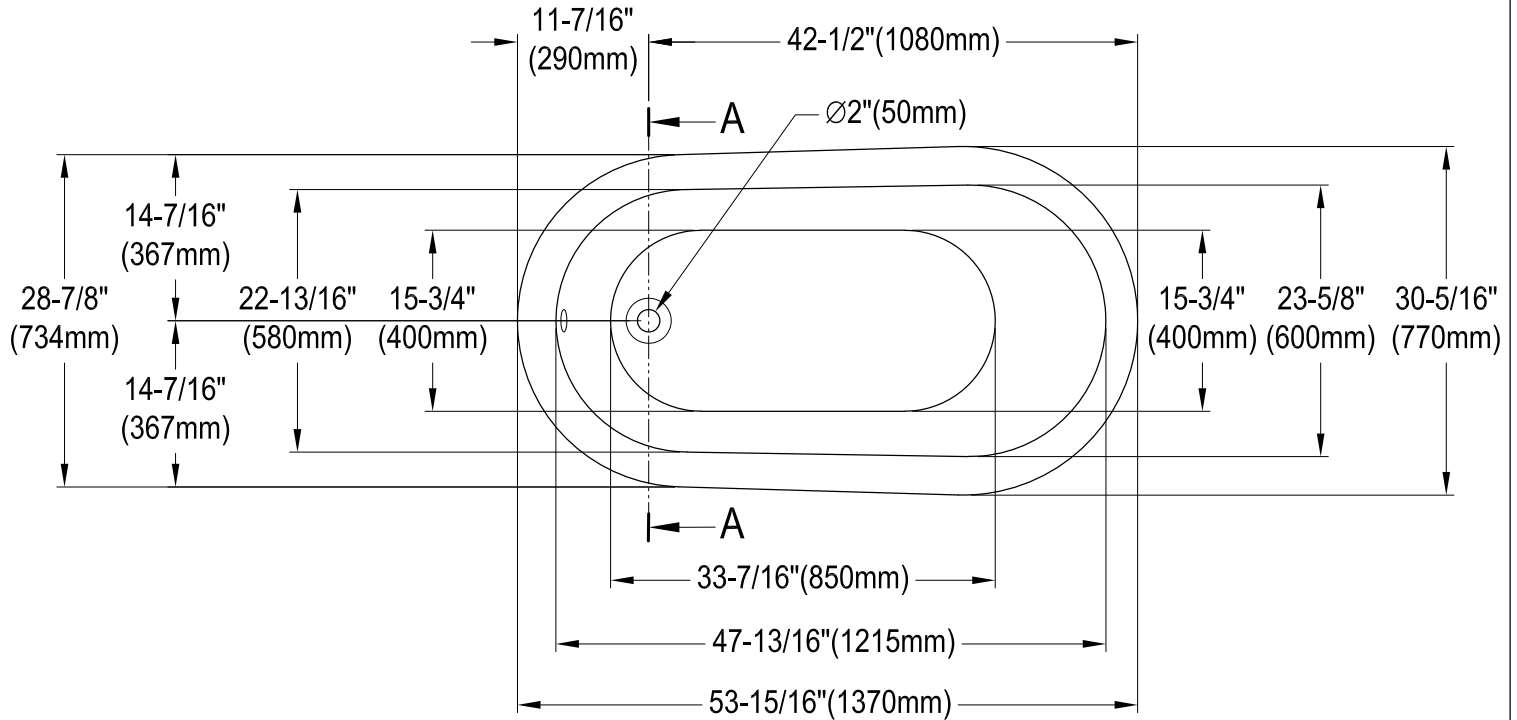

VCTND5431B0,1,2,5,6,7,8,W

54" Cast Iron Clawfoot Tub

M10 x 20 (4 pcs)

Drain Hole Size
(Scale 3:1)

Section A-A