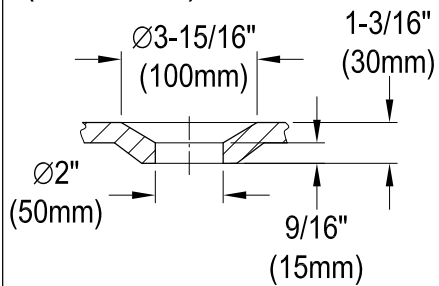

VCTND5431B0,1,2,5,6,7,8,W

54" Cast Iron Clawfoot Tub

M10 x 20 (4 pcs)

Drain Hole Size
(Scale 3:1)

Section A-A