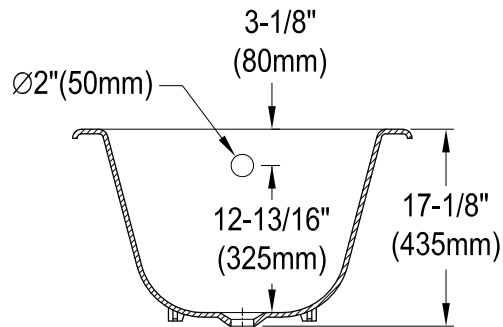

VCTND5431B0,1,2,5,6,7,8,W

54" Cast Iron Clawfoot Tub

M10 x 20 (4 pcs)

Drain Hole Size
(Scale 3:1)

Section A-A