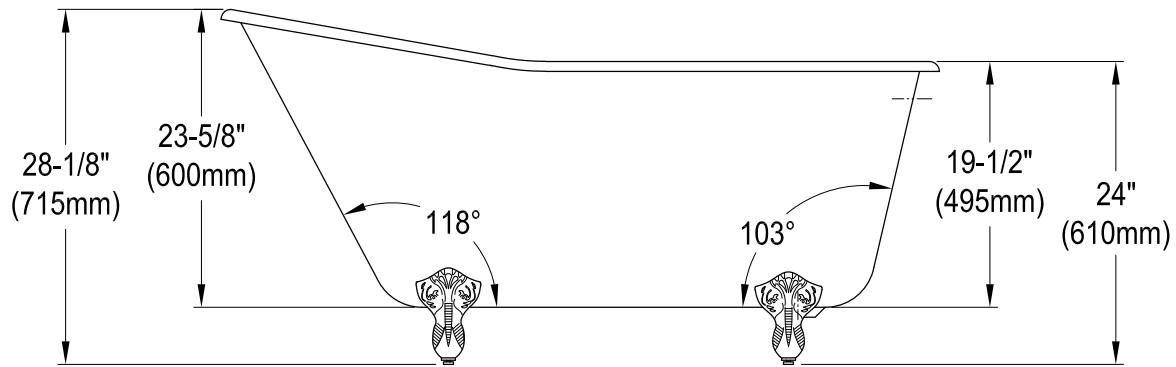

VCTND5728NT0,1,5,7,8

57" Cast Iron Clawfoot Tub

M10 x 20 (4 pcs)
■■■■

Section A-A