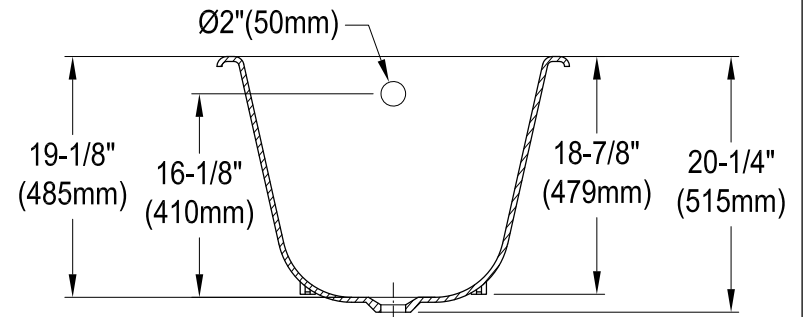

VCTND5728NT0,1,5,7,8

57" Cast Iron Clawfoot Tub

M10 x 20 (4 pcs)
■■■■

Section A-A