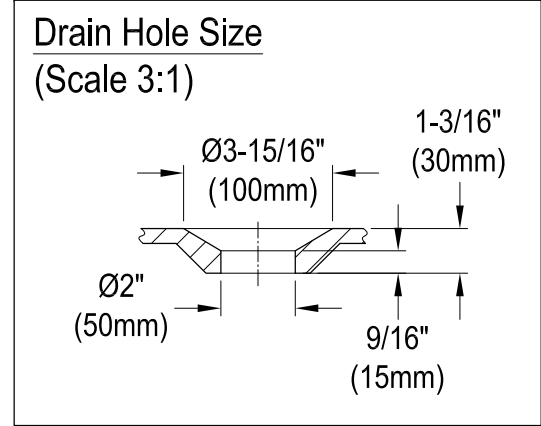

VCTND5728NT0,1,5,7,8

57" Cast Iron Clawfoot Tub

M10 x 20 (4 pcs)
■■■■

Section A-A