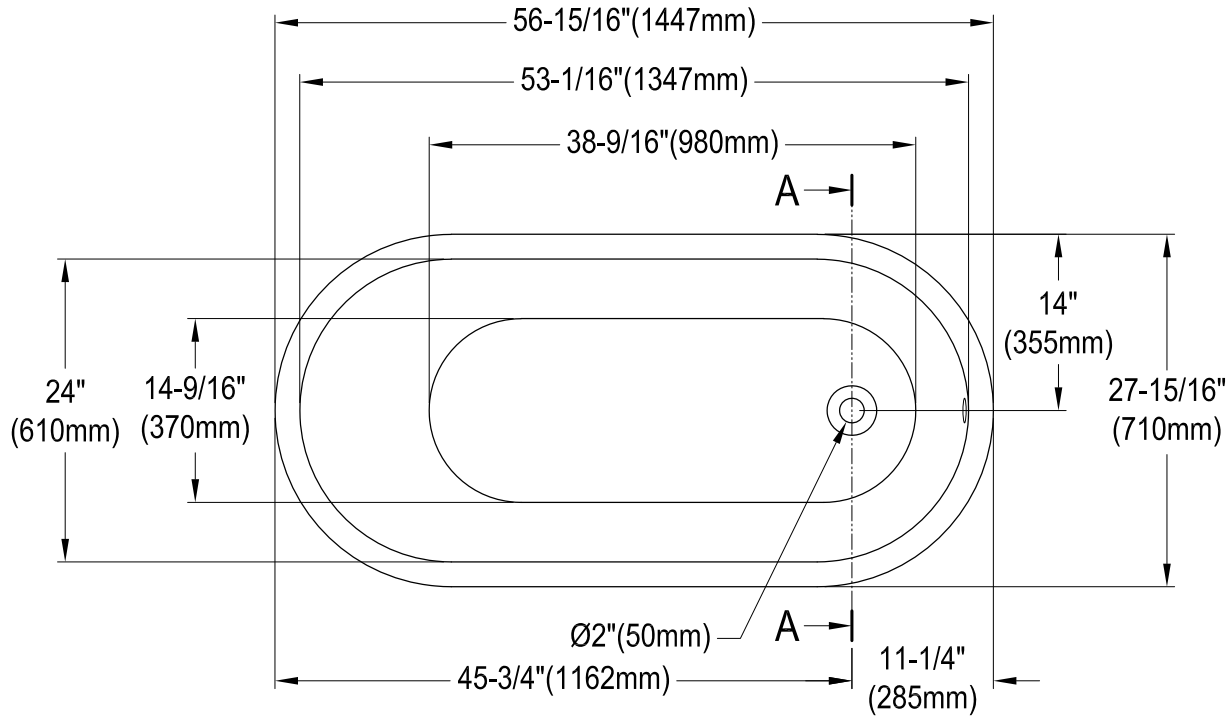

VCTND5728NT0,1,5,7,8

57" Cast Iron Clawfoot Tub

M10 x 20 (4 pcs)
■■■■

Section A-A