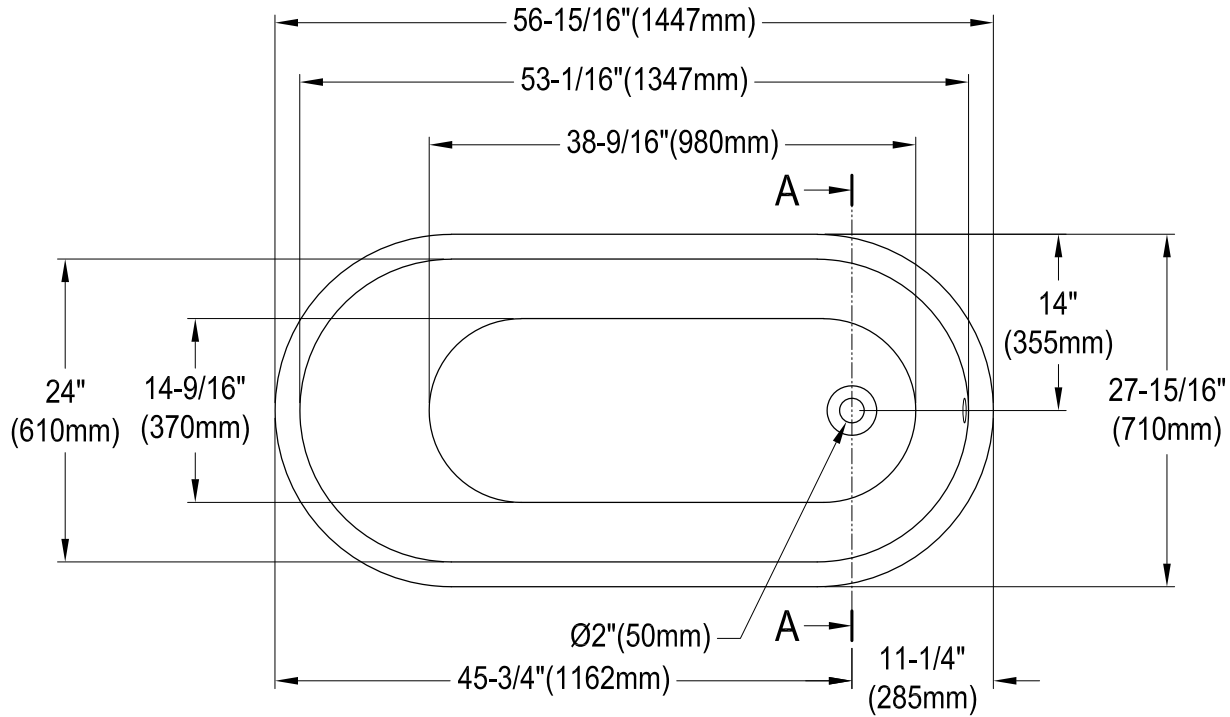

VCTND5728NT0,1,2,5,7,8

57" Cast Iron Clawfoot Tub

M10 x 20 (4 pcs)

Drain Hole Size
(Scale 3:1)

Section A-A