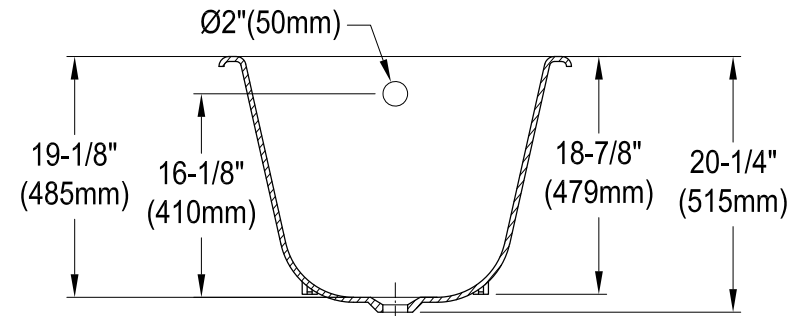

VCTND5728NT0,1,2,5,7,8

57" Cast Iron Clawfoot Tub

M10 x 20 (4 pcs)

Drain Hole Size
(Scale 3:1)

Section A-A