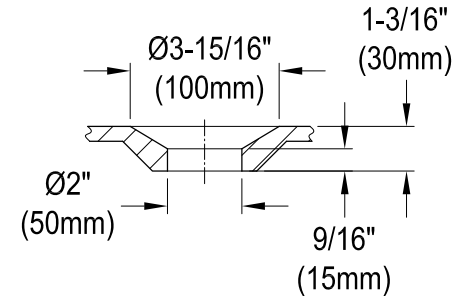

VCTND5728NT0,1,2,5,7,8

57" Cast Iron Clawfoot Tub

M10 x 20 (4 pcs)

Drain Hole Size
(Scale 3:1)

Section A-A