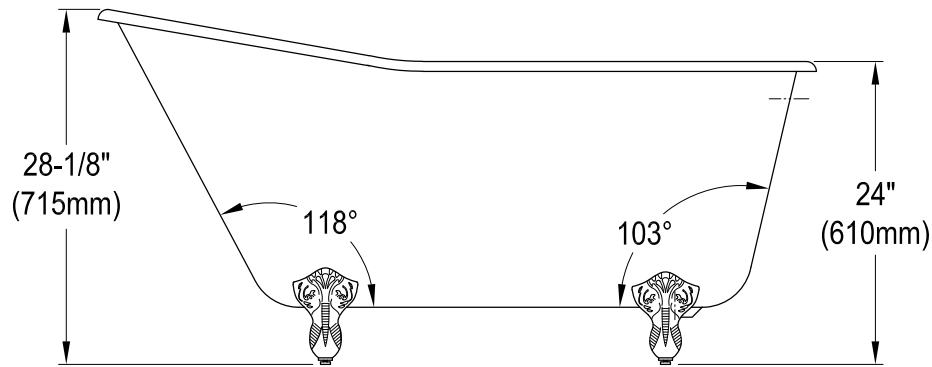

VCTND5728NT0,1,2,5,7,8

57" Cast Iron Clawfoot Tub

M10 x 20 (4 pcs)

Drain Hole Size
(Scale 3:1)

Section A-A