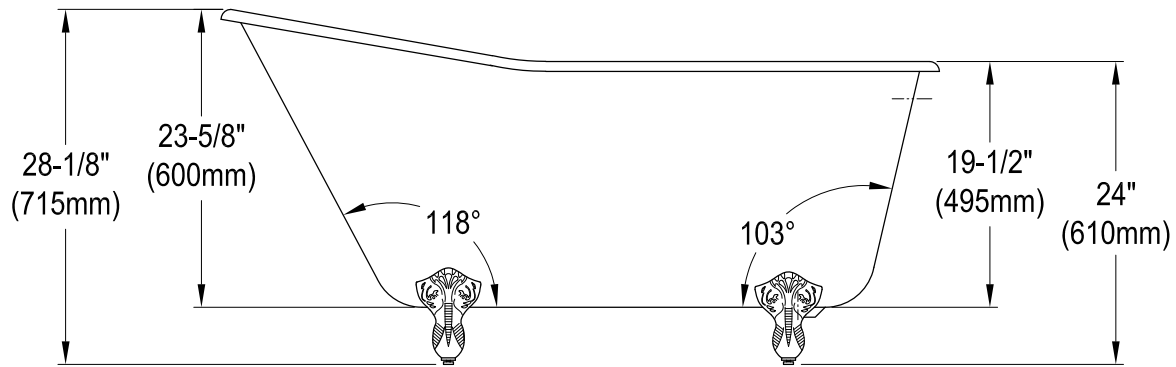

VCTND5728NT0,1,2,5,7,8

57" Cast Iron Clawfoot Tub

M10 x 20 (4 pcs)

Drain Hole Size
(Scale 3:1)

Section A-A