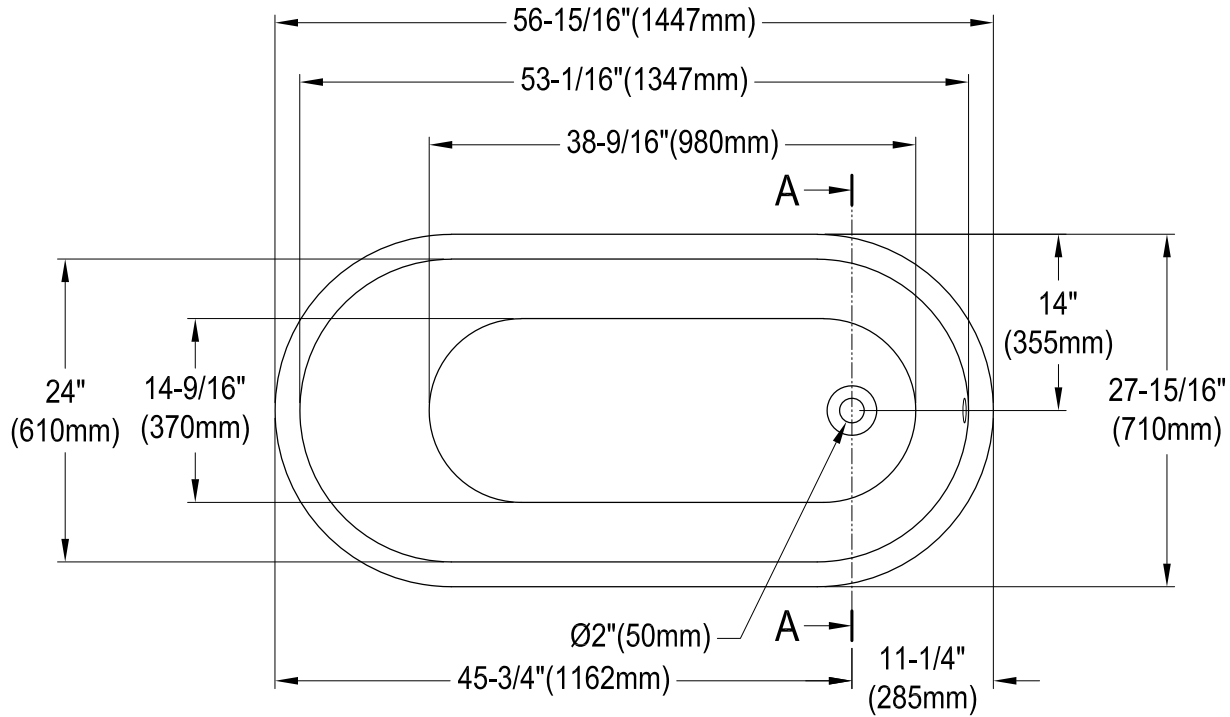

VCTND5728NT0,1,2,5,7,8

57" Cast Iron Clawfoot Tub

M10 x 20 (4 pcs)

Drain Hole Size
(Scale 3:1)

Section A-A