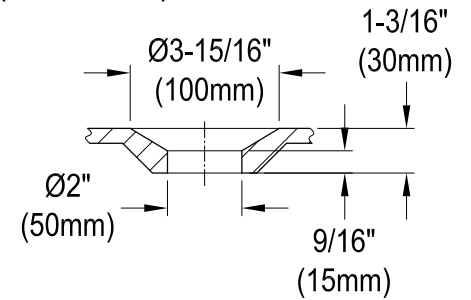

VCTND5728NT0,1,2,5,7,8

57" Cast Iron Clawfoot Tub

M10 x 20 (4 pcs)

Drain Hole Size
(Scale 3:1)

Section A-A