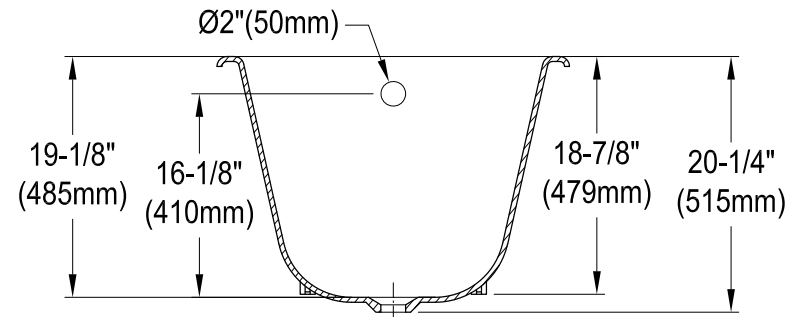

VCTND5728NT0,1,2,5,7,8

57" Cast Iron Clawfoot Tub

M10 x 20 (4 pcs)

Drain Hole Size
(Scale 3:1)

Section A-A