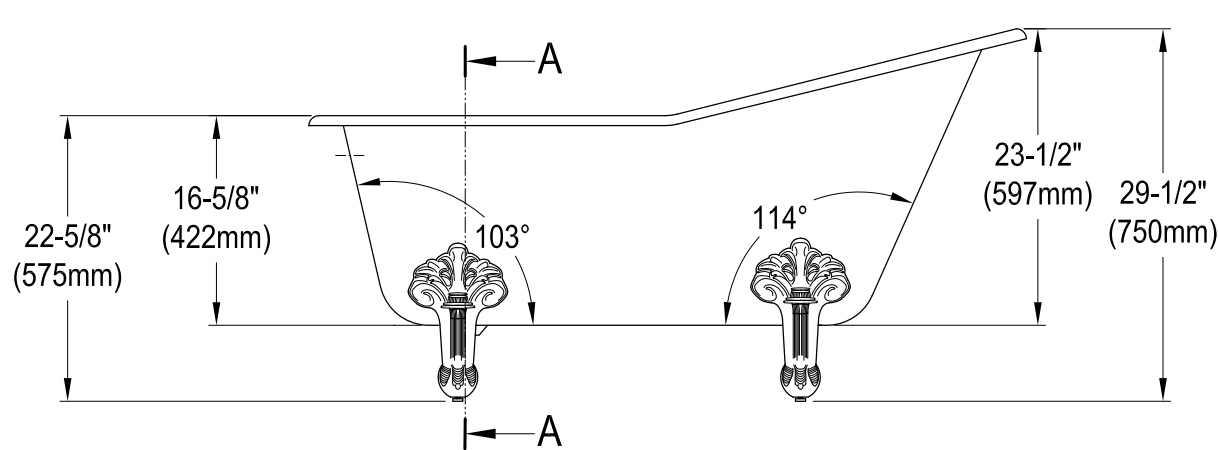

# VCTND5731B0,1,2,5,6,8,W

57" Cast Iron Clawfoot Tub

M10 x 20 (4 pcs)

Section A-A