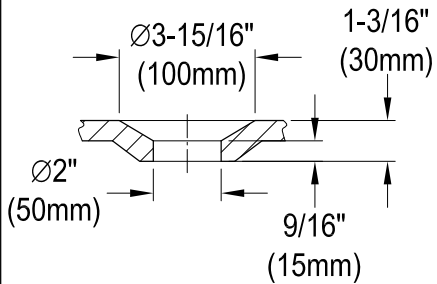

VCTND5731B0,1,2,5,6,7,8,W

57" Cast Iron Clawfoot Tub

M10 x 20 (4 pcs)

Drain Hole Size
(Scale 3:1)

Section A-A