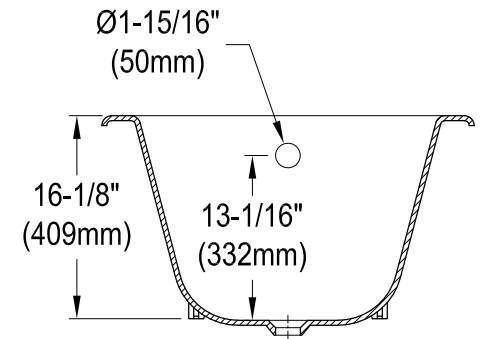

# VCTND5731B0,1,2,5,6,8,W

57" Cast Iron Clawfoot Tub

M10 x 20 (4 pcs)

Section A-A