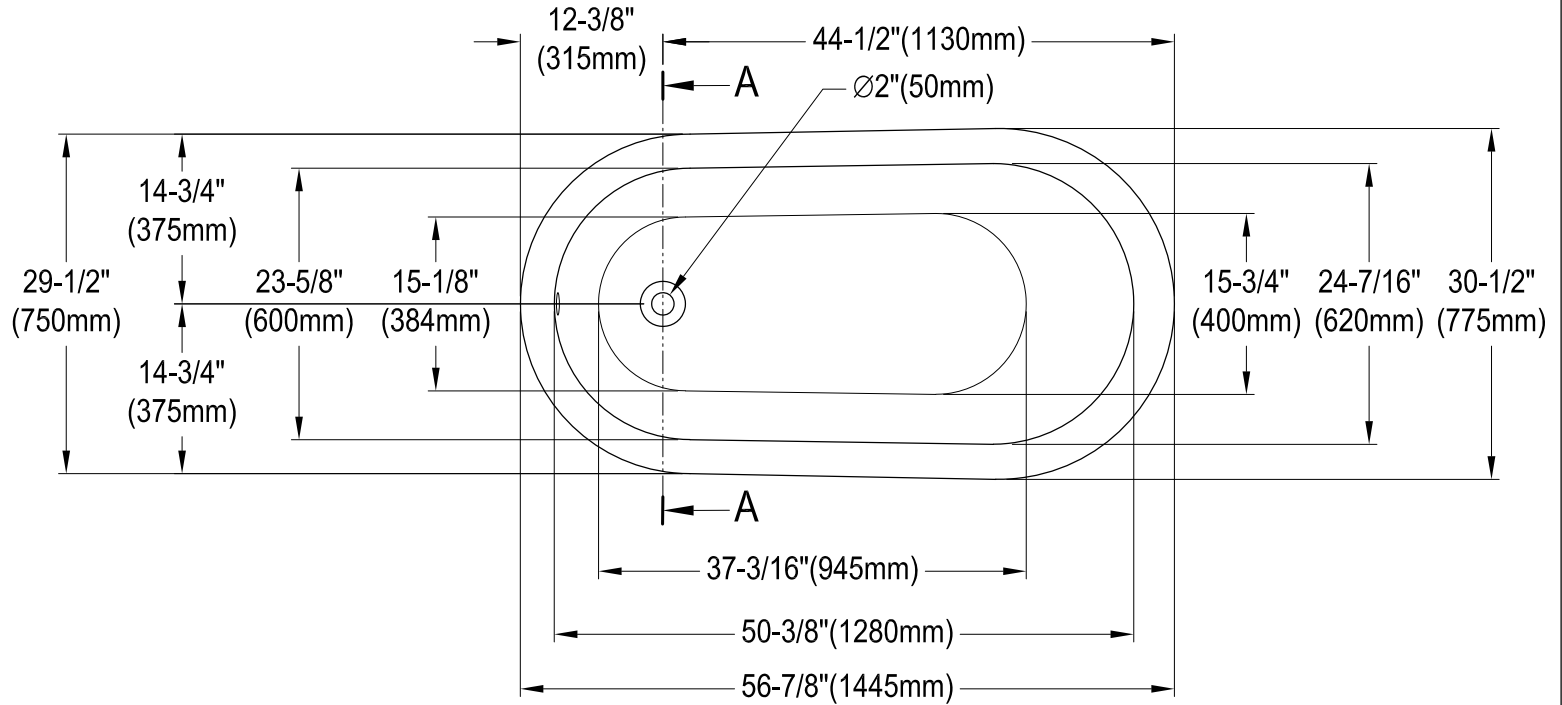

VCTND5731B0,1,2,5,6,7,8,W

57" Cast Iron Clawfoot Tub

M10 x 20 (4 pcs)

Drain Hole Size
(Scale 3:1)

Section A-A