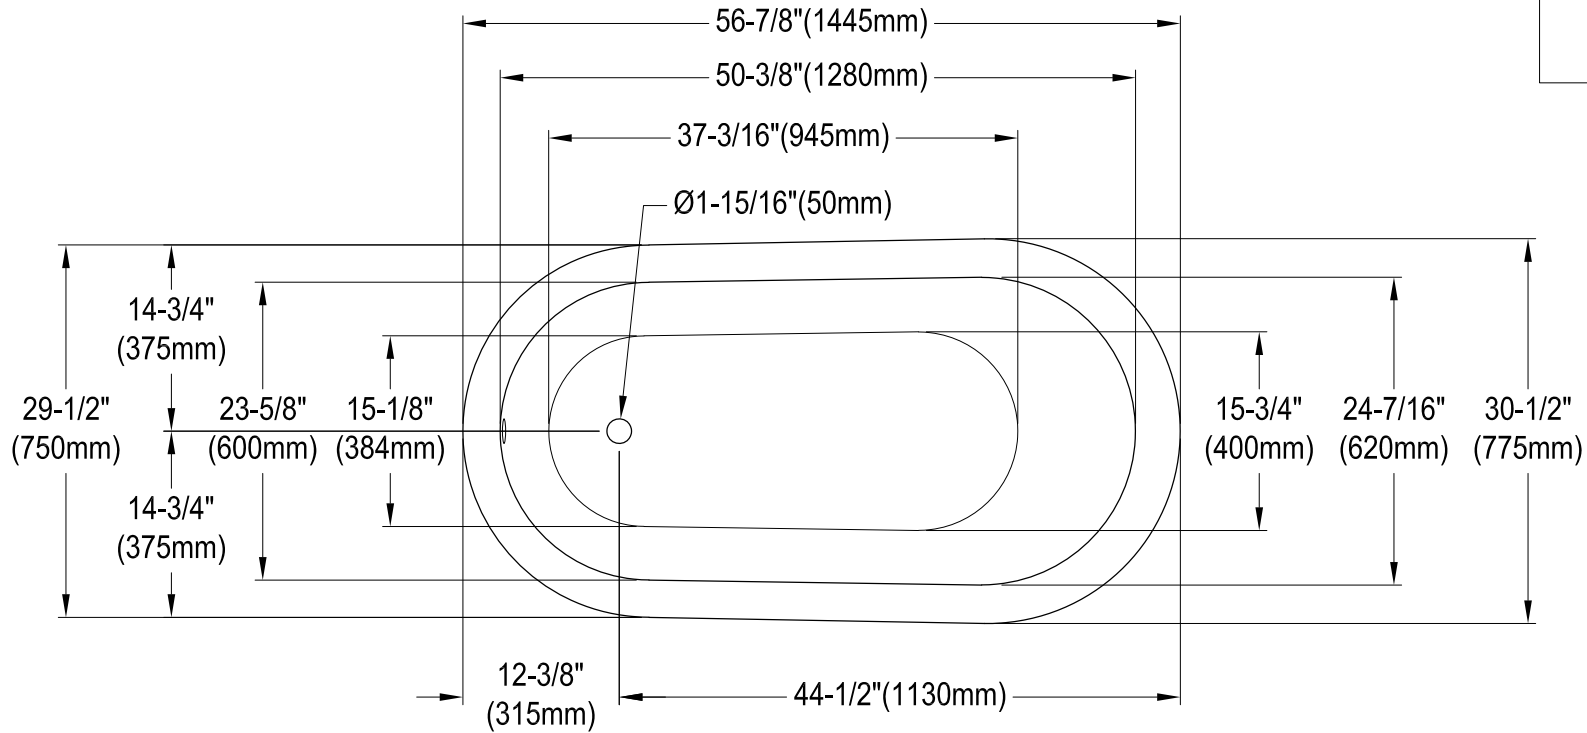

# VCTND5731B0,1,2,5,6,8,W

57" Cast Iron Clawfoot Tub

M10 x 20 (4 pcs)

Section A-A