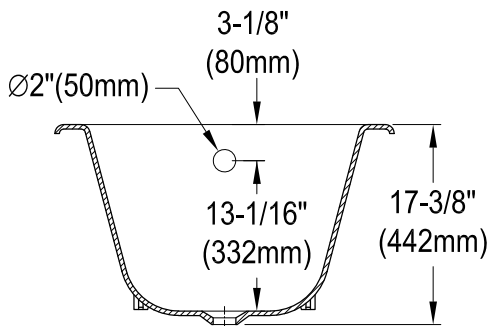

VCTND5731B0,1,2,5,6,7,8,W

57" Cast Iron Clawfoot Tub

M10 x 20 (4 pcs)

Drain Hole Size
(Scale 3:1)

Section A-A