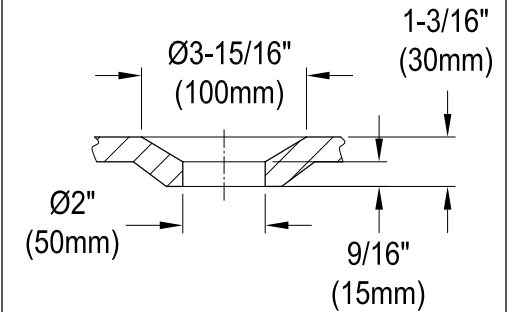

VCTND603017NB0,1,2,5,7,8

60" Cast Iron Clawfoot Tub

M10 x 20 (4 pcs)

Drain Hole Size
(Scale 3:1)

Section A-A