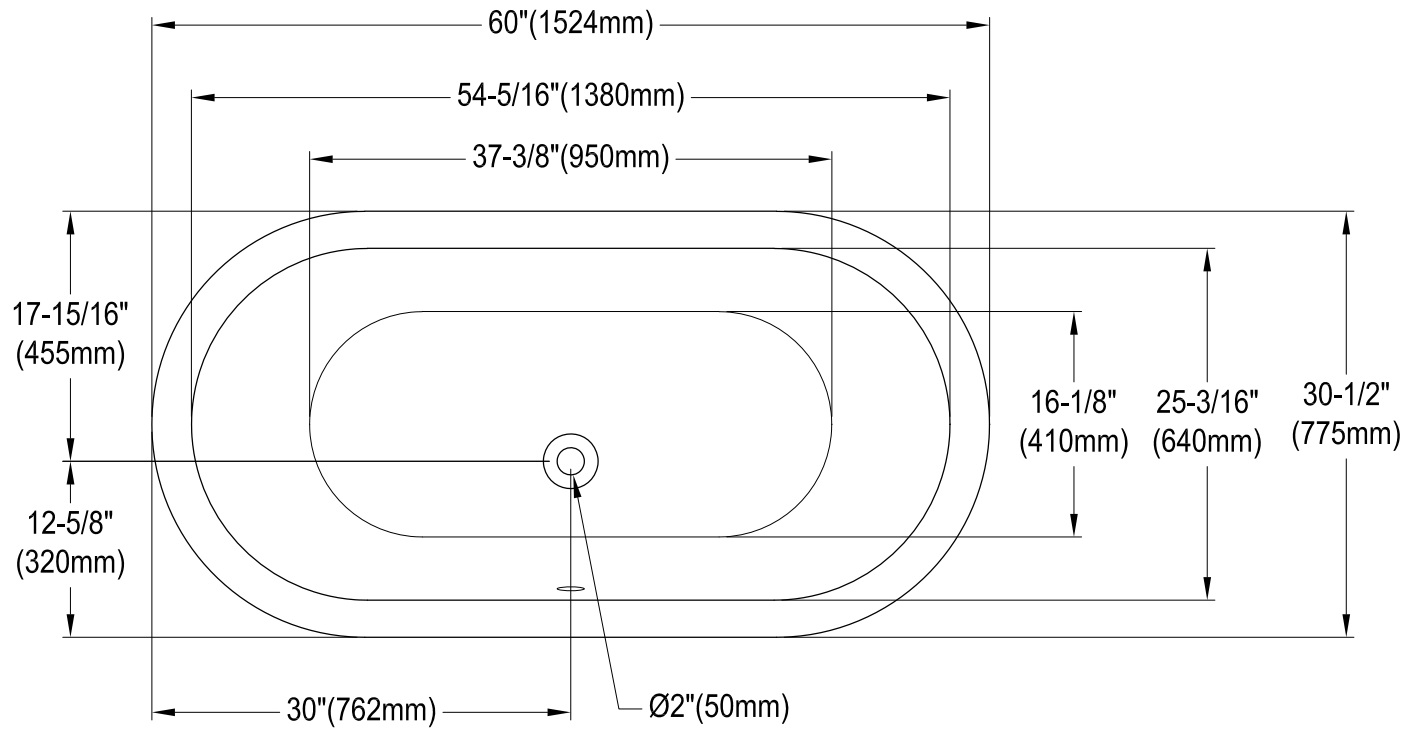

VCTND603017NB0,1,2,5,7,8

60" Cast Iron Clawfoot Tub

M10 x 20 (4 pcs)

Drain Hole Size
(Scale 3:1)

Section A-A