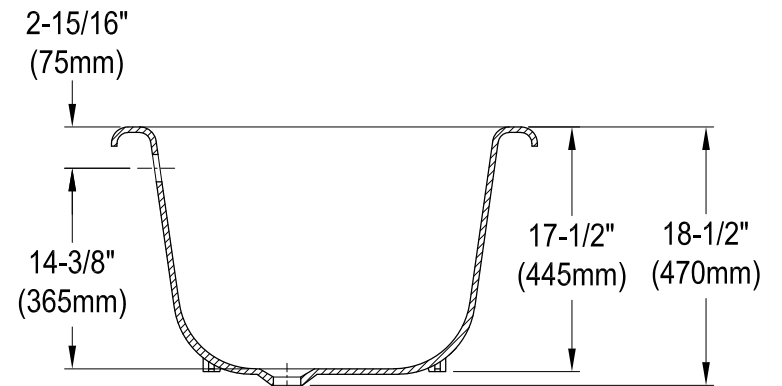

VCTND603017NB0,1,2,5,7,8

60" Cast Iron Clawfoot Tub

M10 x 20 (4 pcs)

Drain Hole Size
(Scale 3:1)

Section A-A