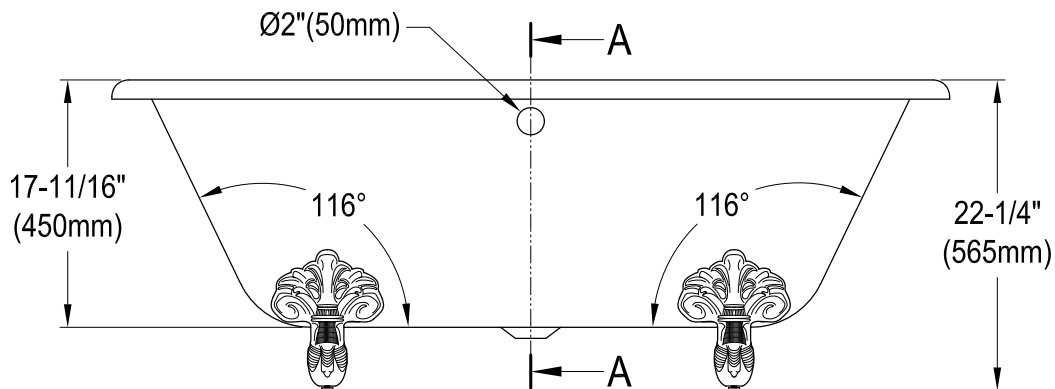

VCTND603017NB0,1,2,5,7,8

60" Cast Iron Clawfoot Tub

M10 x 20 (4 pcs)

Drain Hole Size
(Scale 3:1)

Section A-A