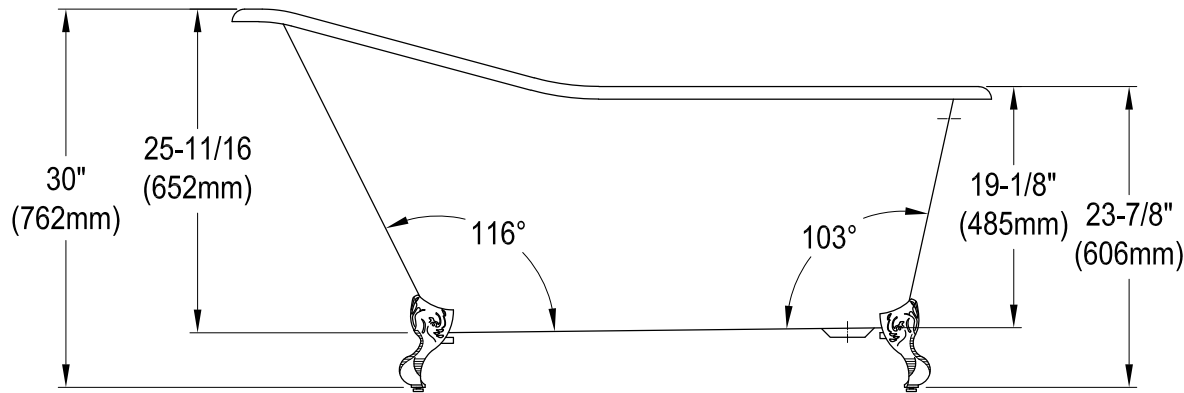

# VCTND6030NT0,1,5,7,8

60" Cast Iron Clawfoot Tub

M10 x 20 (4 pcs)  
■■■■

Section A-A