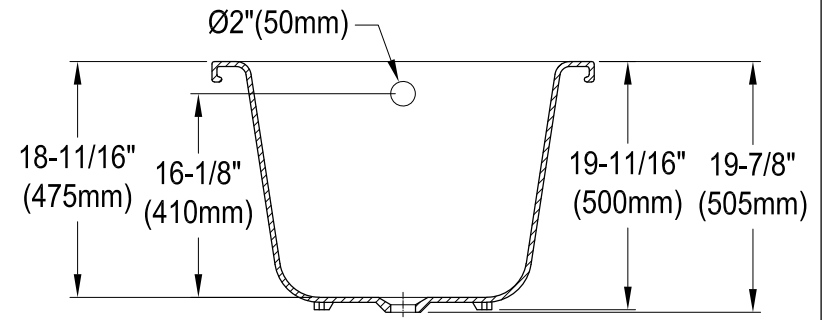

# VCTND6030NT0,1,5,7,8

60" Cast Iron Clawfoot Tub

M10 x 20 (4 pcs)  
■■■■

Section A-A