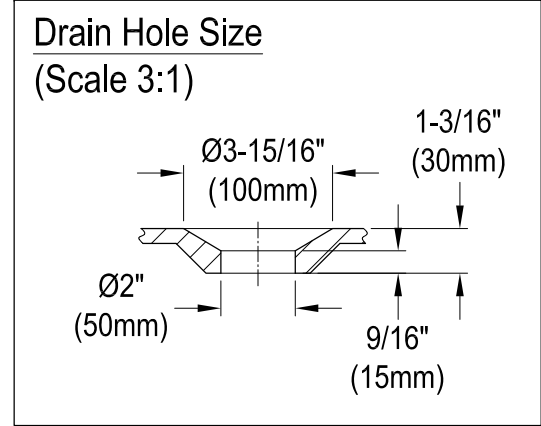

# VCTND6030NT0,1,5,7,8

60" Cast Iron Clawfoot Tub

M10 x 20 (4 pcs)  
■■■■

Section A-A