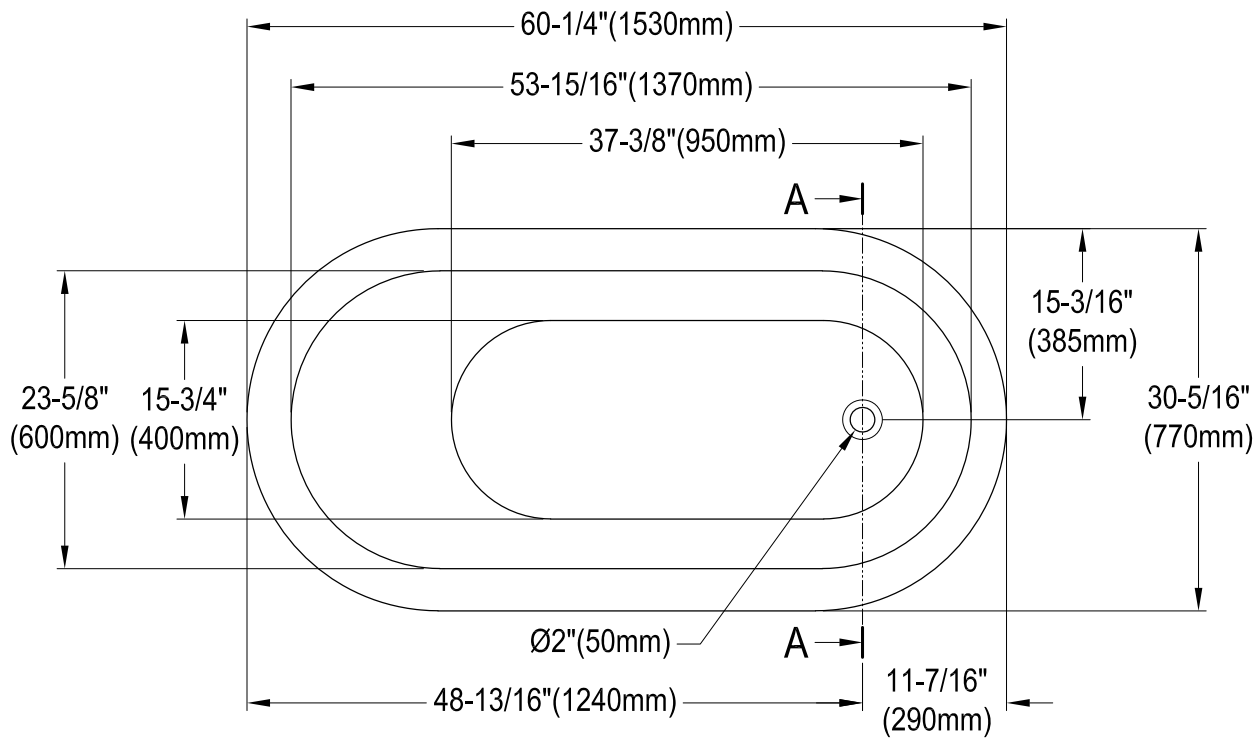

# VCTND6030NT0,1,5,7,8

60" Cast Iron Clawfoot Tub

M10 x 20 (4 pcs)  
■■■■

Section A-A