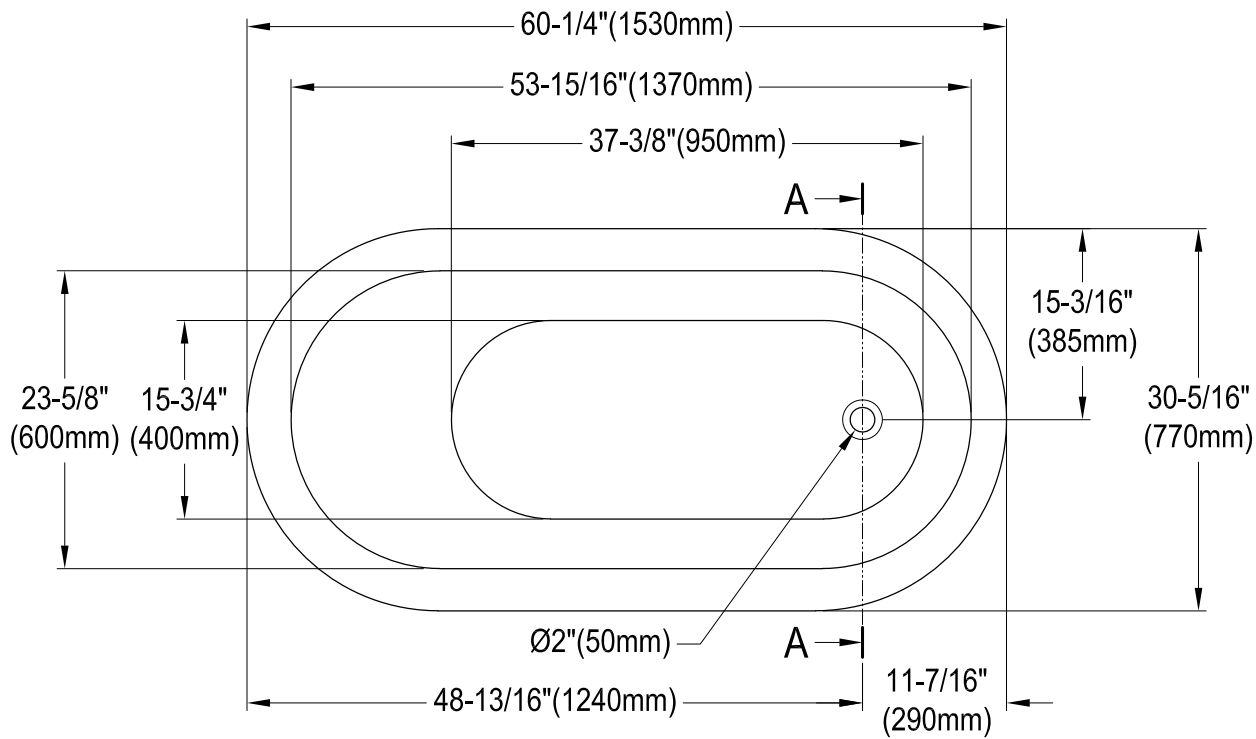

# VCTND6030NT0,1,2,5,7,8

60" Cast Iron Clawfoot Tub

M10 x 20 (4 pcs)  
■■■■

Section A-A