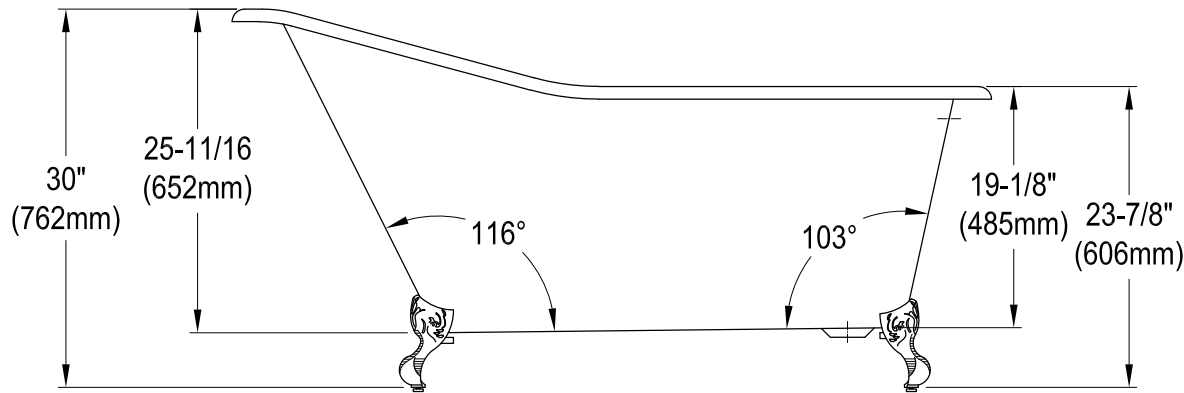

# VCTND6030NT0,1,2,5,7,8

60" Cast Iron Clawfoot Tub

M10 x 20 (4 pcs)  
■■■■

Section A-A