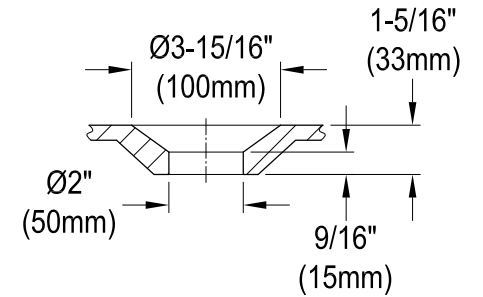

VCTND6030NT0,1,2,5,7,8

60" Cast Iron Clawfoot Tub

M10 x 20 (4 pcs)

Drain Hole Size
(Scale 3:1)

Section A-A