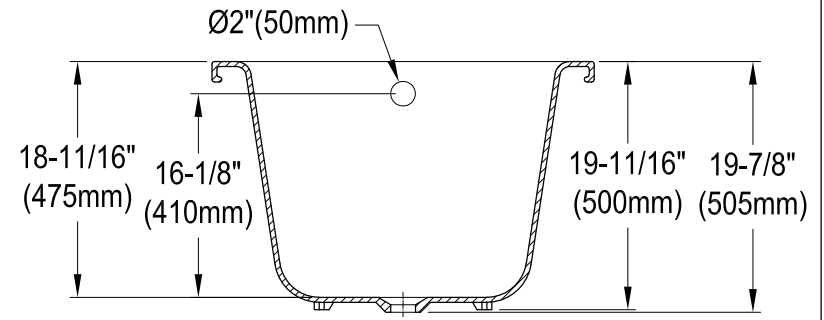

# VCTND6030NT0,1,2,5,7,8

60" Cast Iron Clawfoot Tub

M10 x 20 (4 pcs)  
■■■■

Section A-A