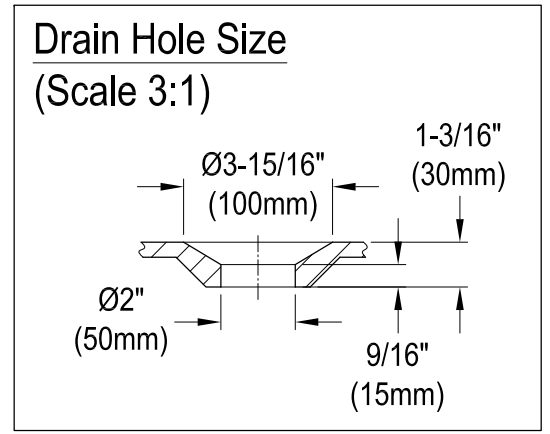

# VCTND6030NT0,1,2,5,7,8

60" Cast Iron Clawfoot Tub

M10 x 20 (4 pcs)  
■■■■

Section A-A