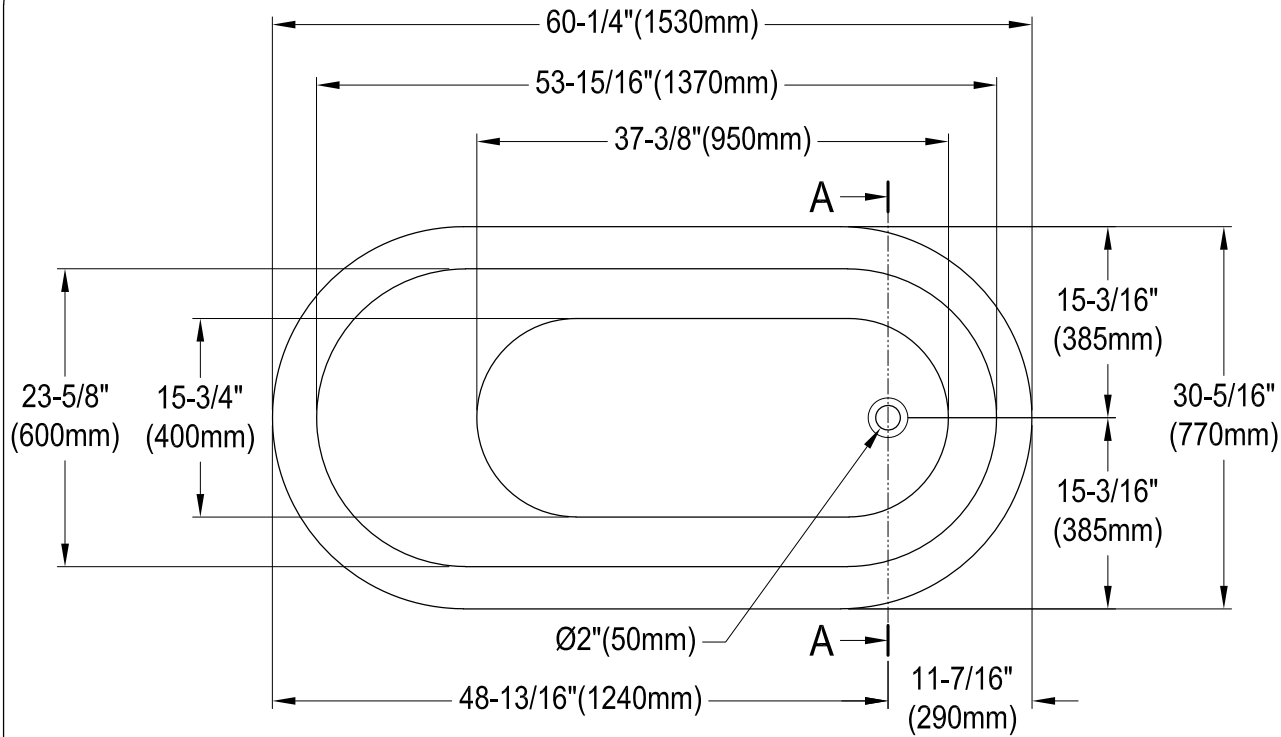

VCTND6030NT0,1,2,5,7,8

60" Cast Iron Clawfoot Tub

M10 x 20 (4 pcs)

Drain Hole Size
(Scale 3:1)

Section A-A