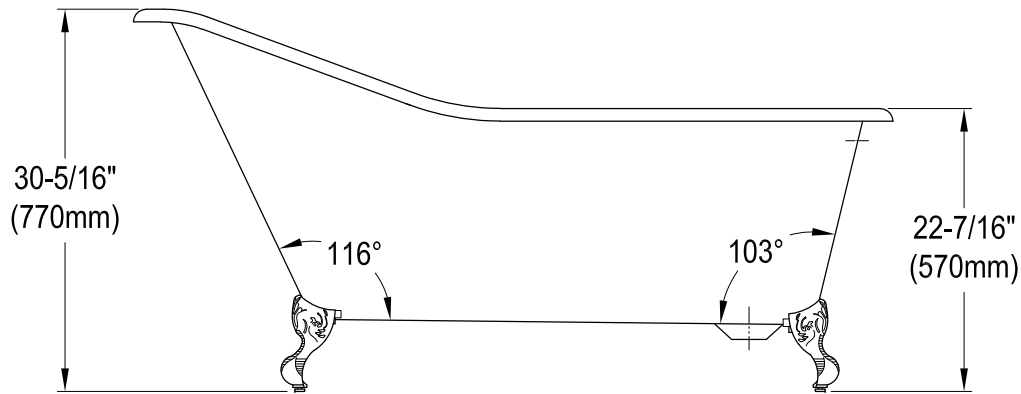

VCTND6030NT0,1,2,5,7,8

60" Cast Iron Clawfoot Tub

M10 x 20 (4 pcs)

Drain Hole Size
(Scale 3:1)

Section A-A