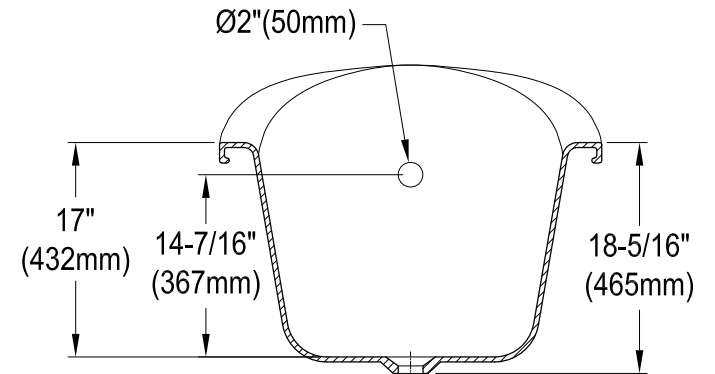

VCTND6030NT0,1,2,5,7,8

60" Cast Iron Clawfoot Tub

M10 x 20 (4 pcs)

Drain Hole Size
(Scale 3:1)

Section A-A