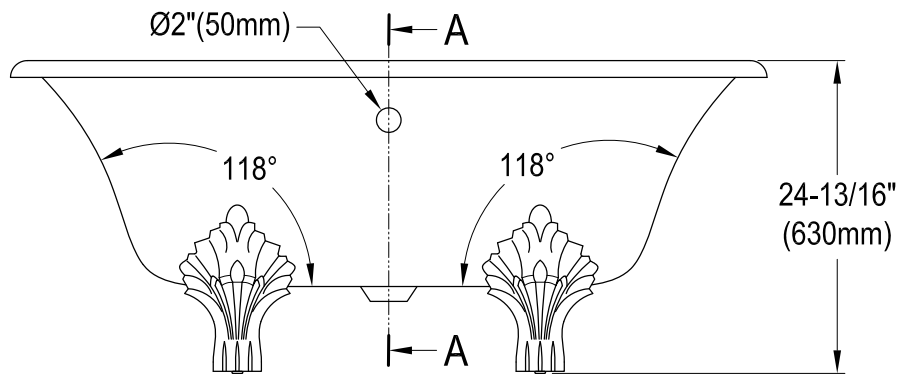

# VCTND603119NC0,1,2,5,7,8

60" Cast Iron Clawfoot Tub

M10 x 20 (4 pcs)  
■■■■

Section A-A