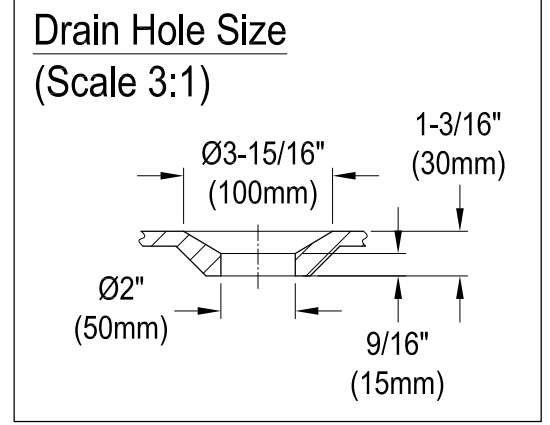

# VCTND603119NC0,1,2,5,7,8

60" Cast Iron Clawfoot Tub

M10 x 20 (4 pcs)  
■■■■

Section A-A