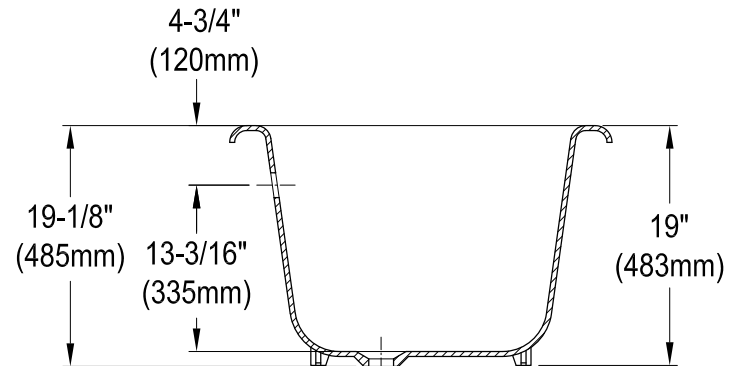

# VCTND603119NC0,1,2,5,7,8

60" Cast Iron Clawfoot Tub

M10 x 20 (4 pcs)  
■■■■

Section A-A