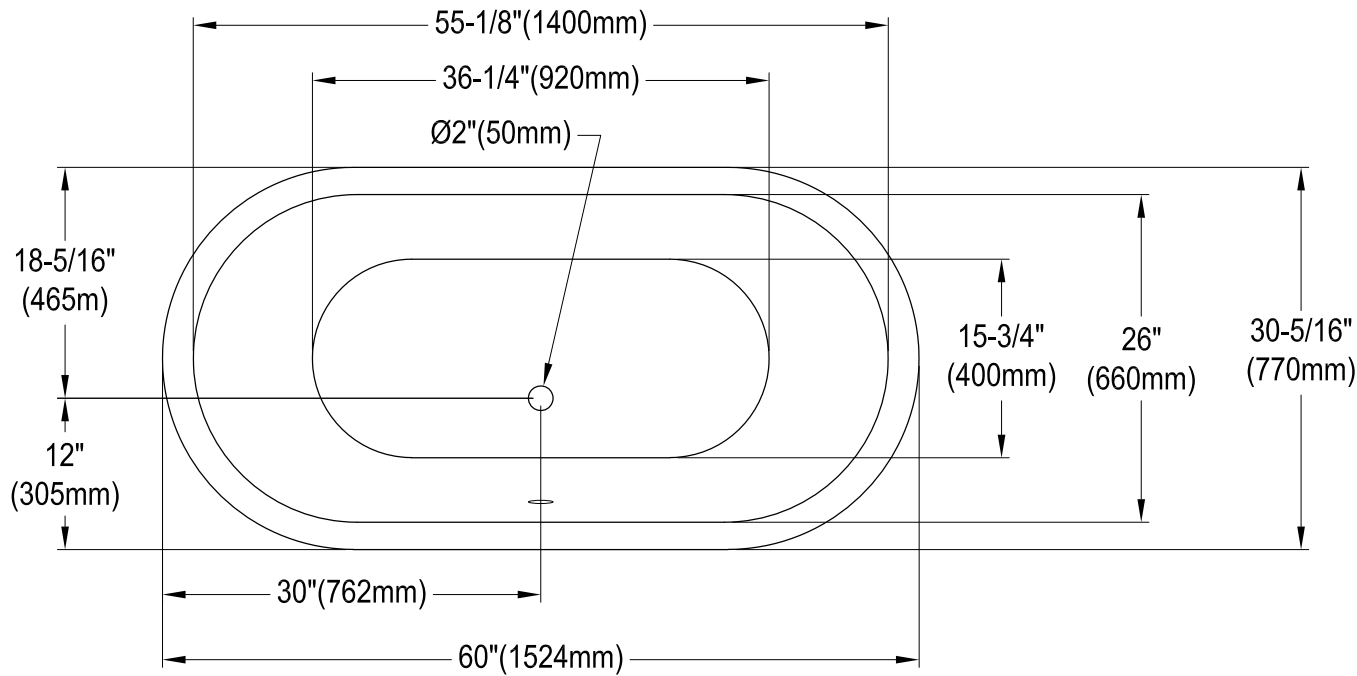

# VCTND603119NC0,1,2,5,7,8

60" Cast Iron Clawfoot Tub

M10 x 20 (4 pcs)  
■■■■

Section A-A