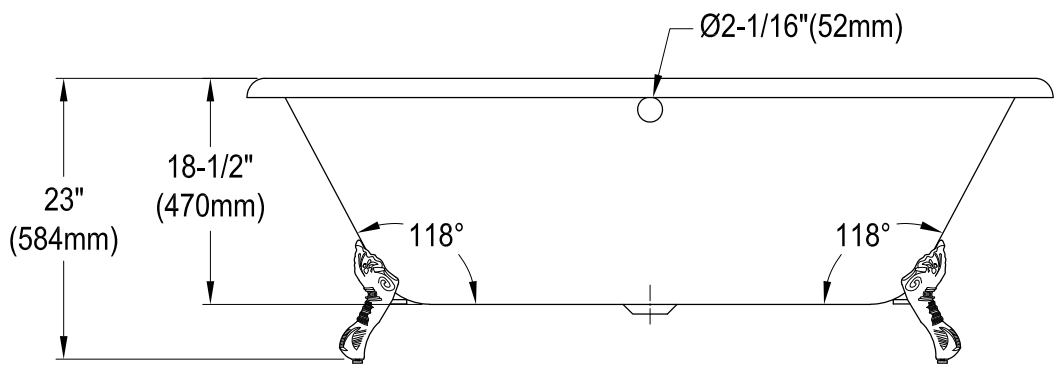

VCTND663013NB0,1,2,5,7,8

66" Cast Iron Clawfoot Tub

M10 x 20 (4 pcs)
■■■■

Section A-A