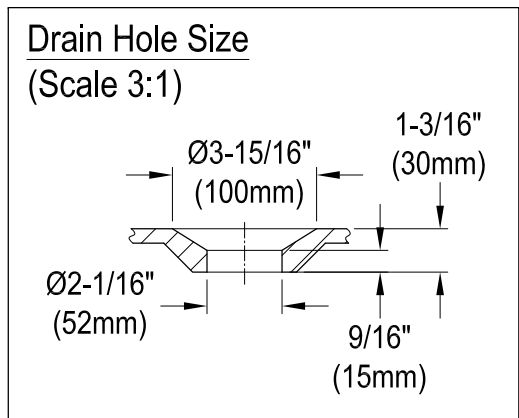

VCTND663013NB0,1,2,5,7,8

66" Cast Iron Clawfoot Tub

M10 x 20 (4 pcs)
■■■■

Section A-A