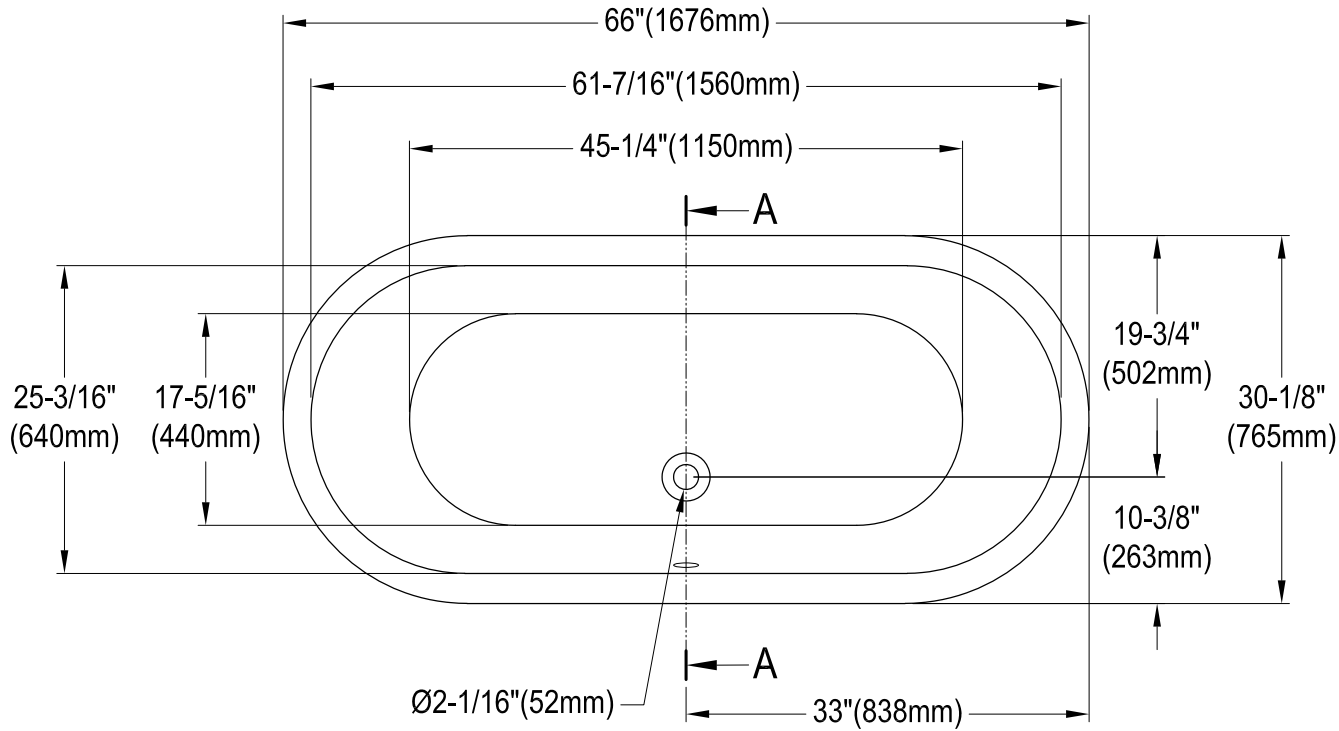

VCTND663013NB0,1,2,5,7,8

66" Cast Iron Clawfoot Tub

M10 x 20 (4 pcs)
■■■■

Section A-A