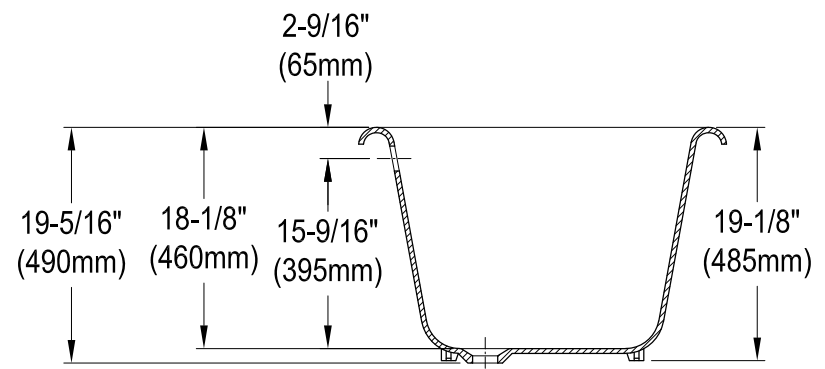

VCTND663013NB0,1,2,5,7,8

66" Cast Iron Clawfoot Tub

M10 x 20 (4 pcs)
■■■■

Section A-A