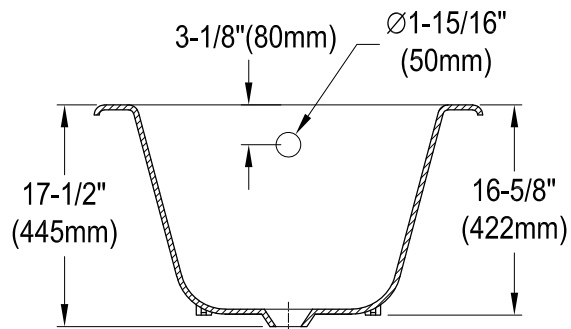

# VCTND673122ZB0,1,5,8

67" Cast Iron Clawfoot Tub

M10 x 20 (4 pcs)

Section A-A