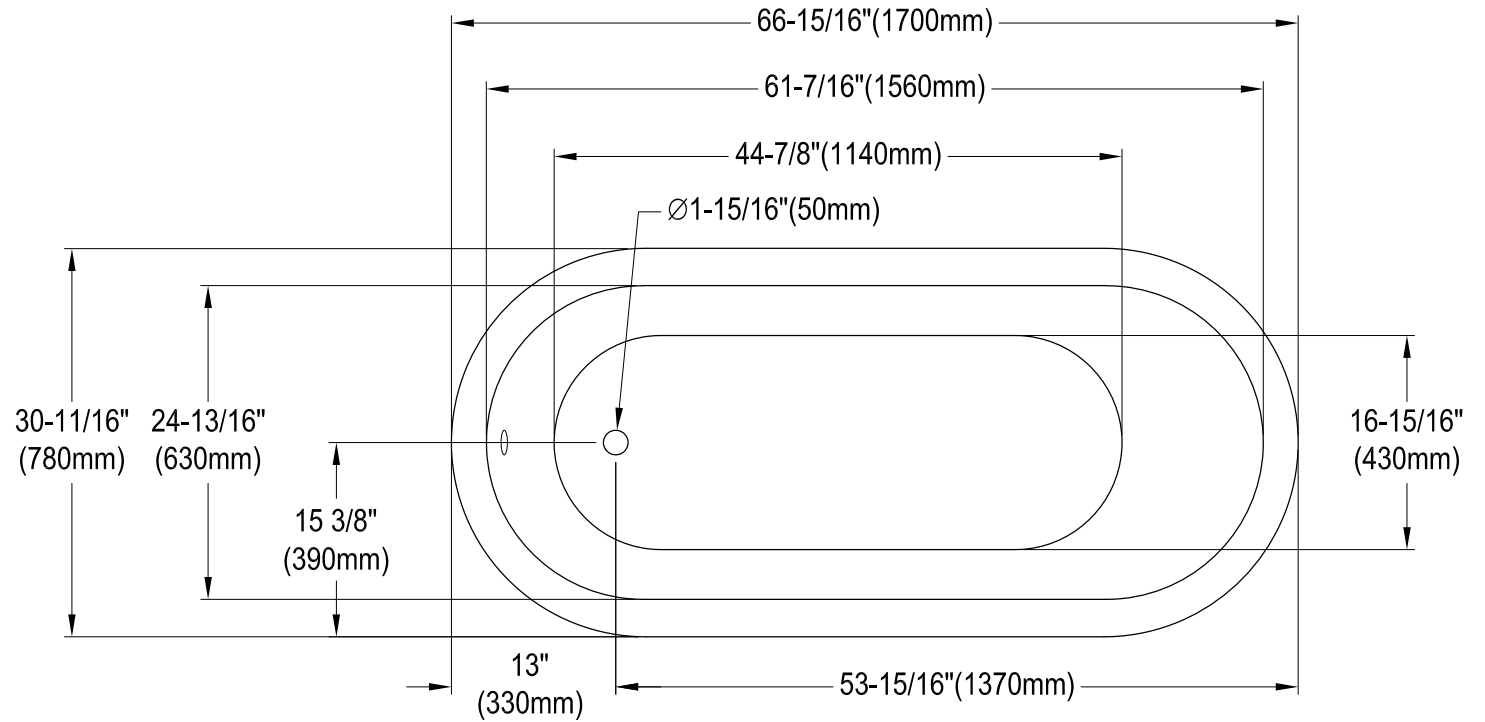

# VCTND673122ZB0,1,5,8

67" Cast Iron Clawfoot Tub

M10 x 20 (4 pcs)

Section A-A