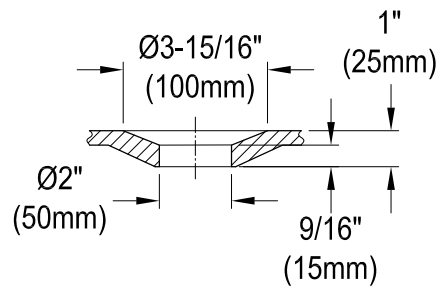

VCTND673122ZB0,1,5,7,8

67" Cast Iron Clawfoot Tub

M10 x 20 (4 pcs)

Drain Hole Size

(Scale 3:1)

Section A-A