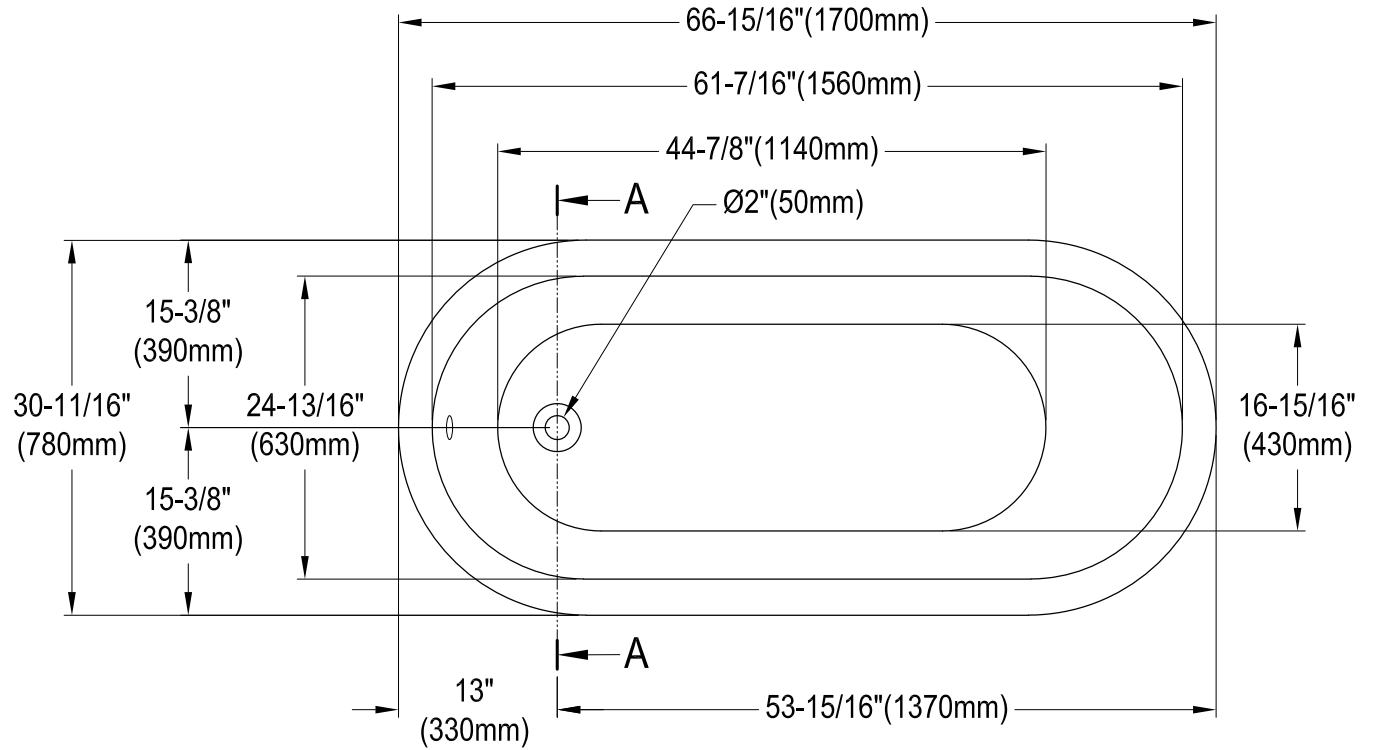

VCTND673122ZB0,1,5,7,8

67" Cast Iron Clawfoot Tub

M10 x 20 (4 pcs)

Drain Hole Size

(Scale 3:1)

Section A-A