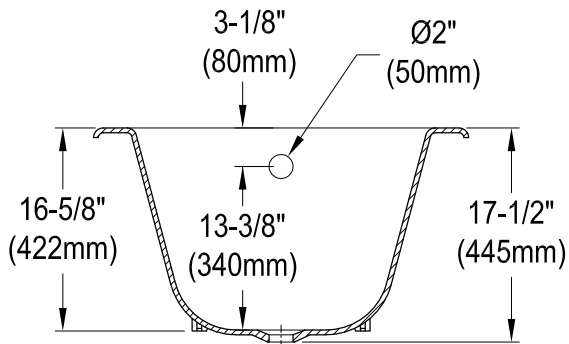

VCTND673122ZB0,1,5,7,8

67" Cast Iron Clawfoot Tub

M10 x 20 (4 pcs)

Drain Hole Size

(Scale 3:1)

Section A-A