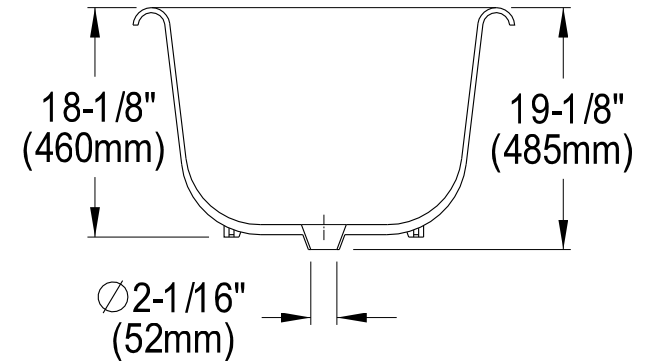

VCTND673123T1,2,5,8

66" Cast Iron Bathtub

Section A-A