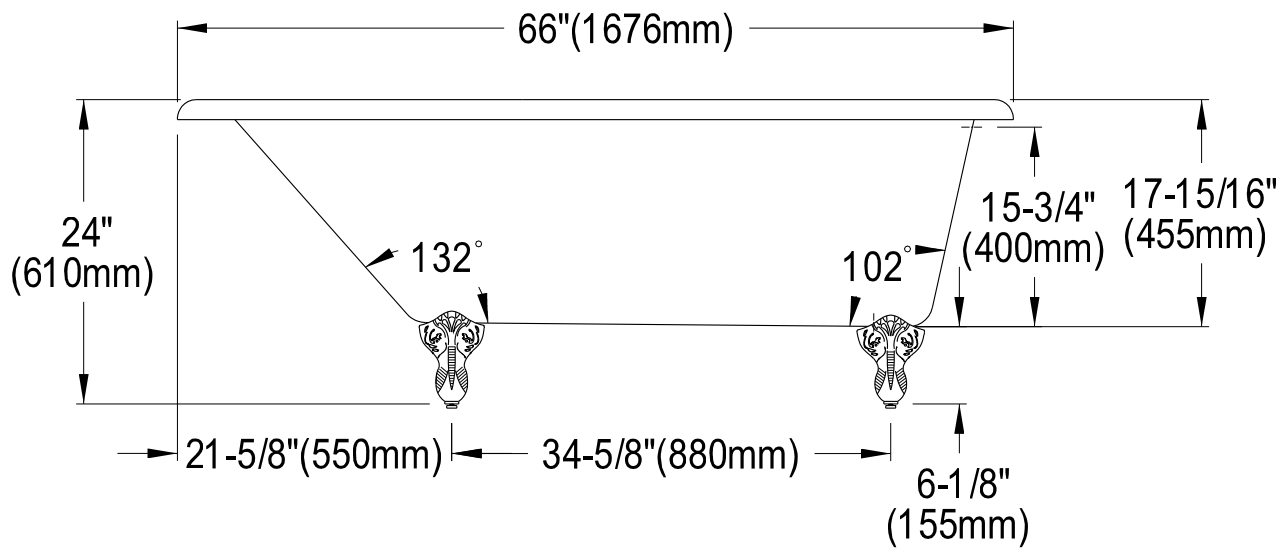

VCTND673123T1,2,5,8

66" Cast Iron Bathtub

Section A-A