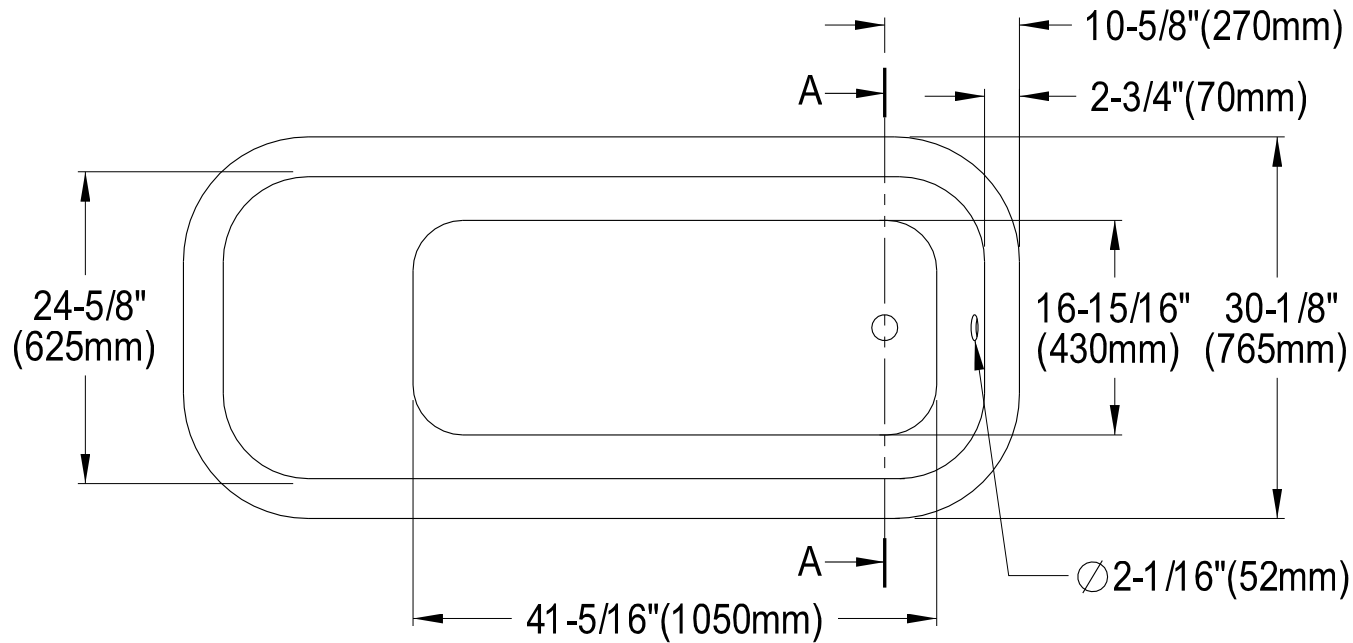

VCTND673123T1,2,5,8

66" Cast Iron Bathtub

Section A-A