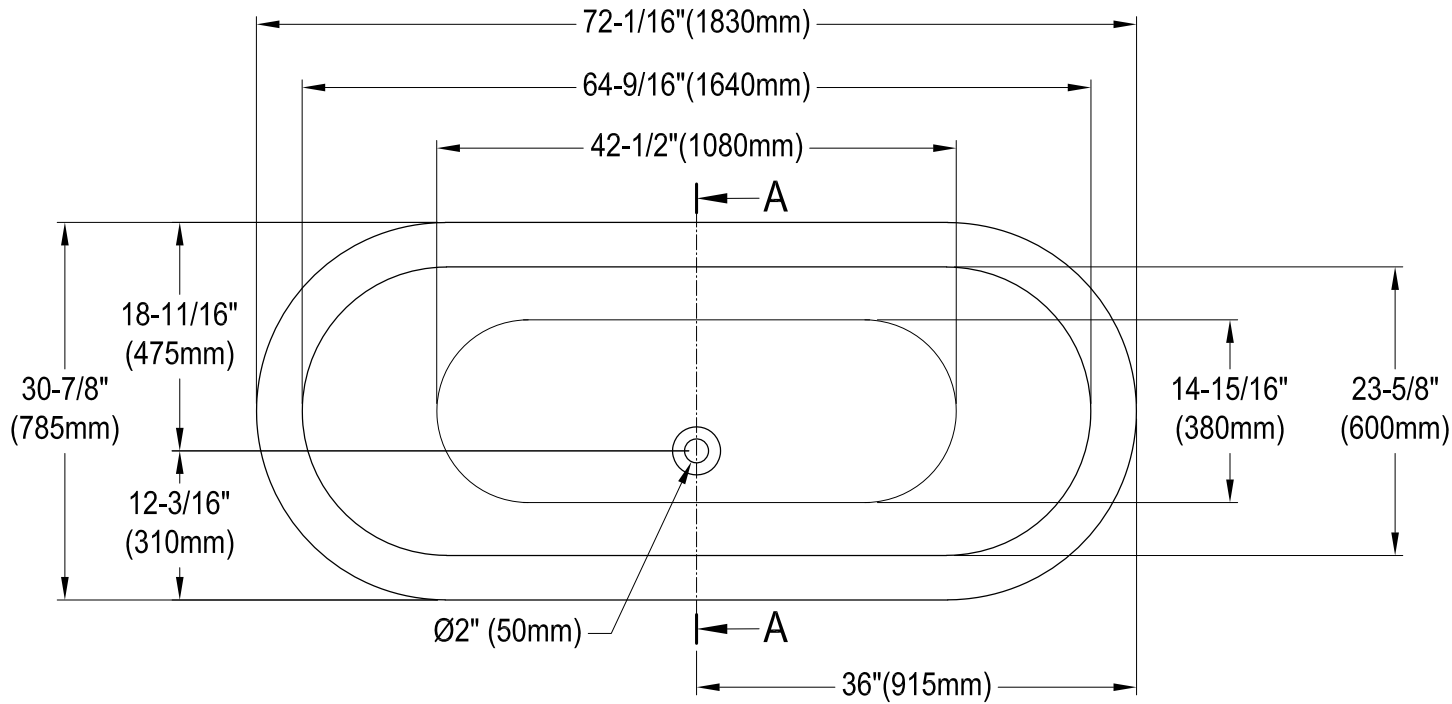

# VCTND7231NC0,1,2,5,7,8

67" Cast Iron Clawfoot Tub

M10 x 20 (4 pcs)  
■■■■

Section A-A