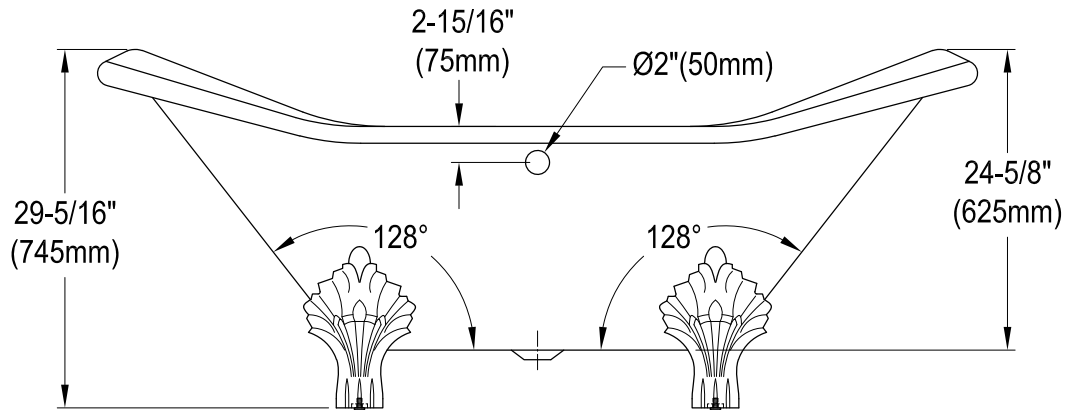

# VCTND7231NC0,1,2,5,7,8

67" Cast Iron Clawfoot Tub

M10 x 20 (4 pcs)  
■■■■

Section A-A