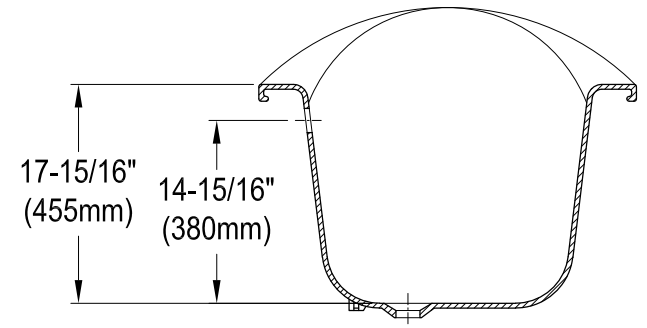

# VCTND7231NC0,1,2,5,7,8

67" Cast Iron Clawfoot Tub

M10 x 20 (4 pcs)  
■■■■

Section A-A