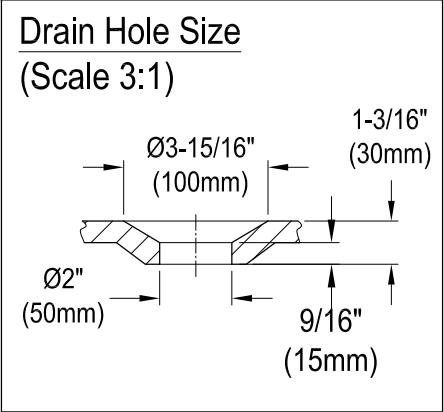

# VCTND7231NC0,1,2,5,7,8

67" Cast Iron Clawfoot Tub

M10 x 20 (4 pcs)  
■■■■

Section A-A