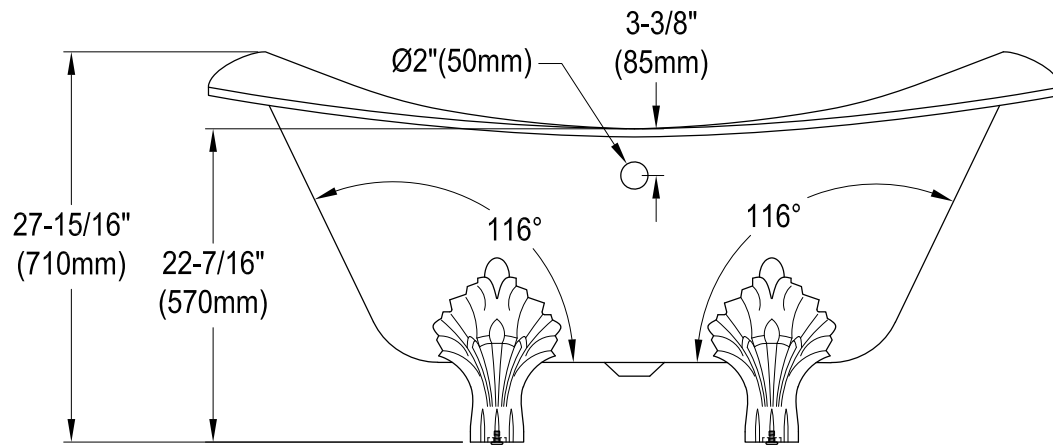

VCTNDS6130NC0,1,2,5,7,8

67" Cast Iron Clawfoot Tub

M10 x 20 (4 pcs)

Drain Hole Size
(Scale 3:1)

Section A-A