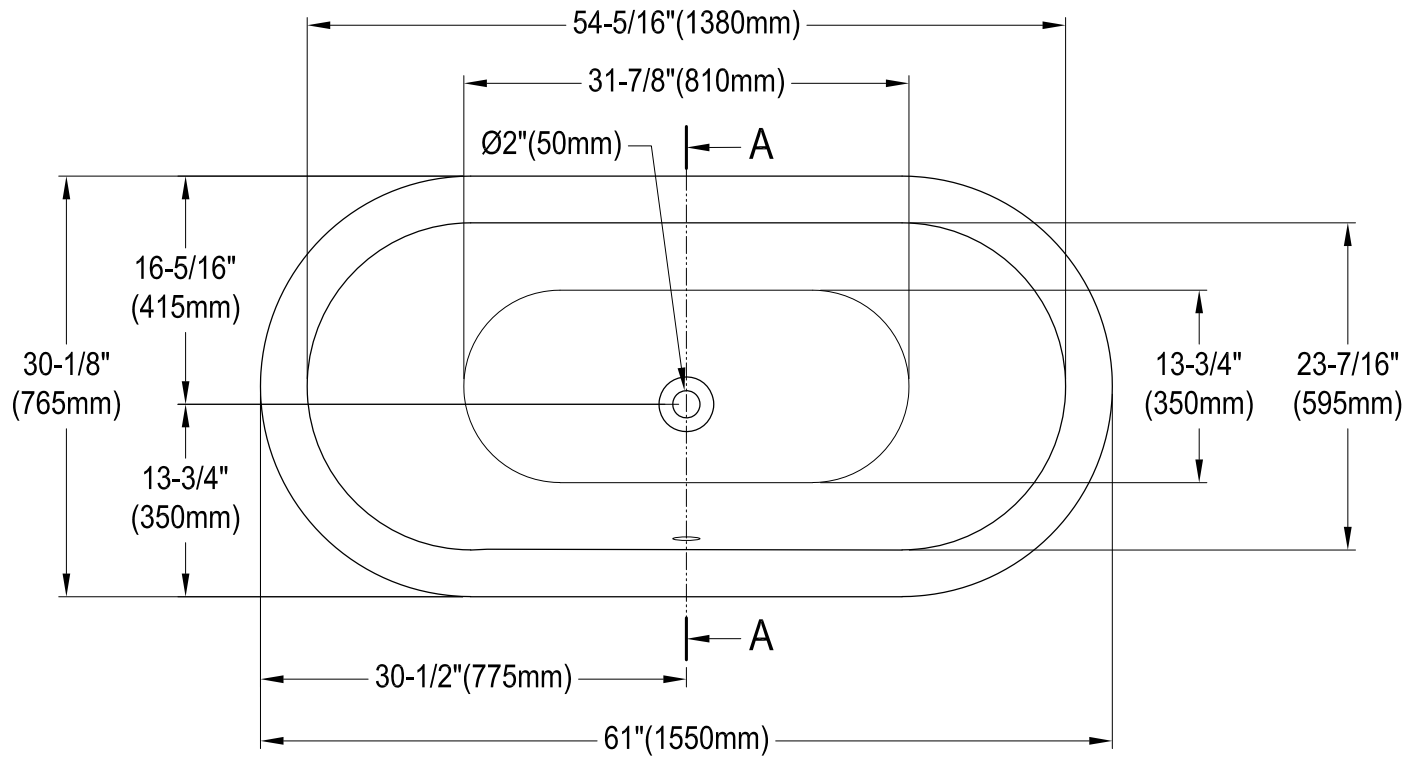

VCTNDS6130NC0,1,2,5,7,8

67" Cast Iron Clawfoot Tub

M10 x 20 (4 pcs)

Drain Hole Size
(Scale 3:1)

Section A-A