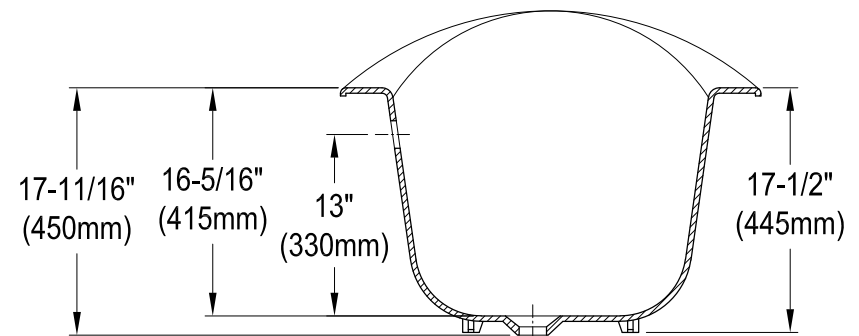

VCTNDS6130NC0,1,2,5,7,8

67" Cast Iron Clawfoot Tub

M10 x 20 (4 pcs)

Drain Hole Size
(Scale 3:1)

Section A-A