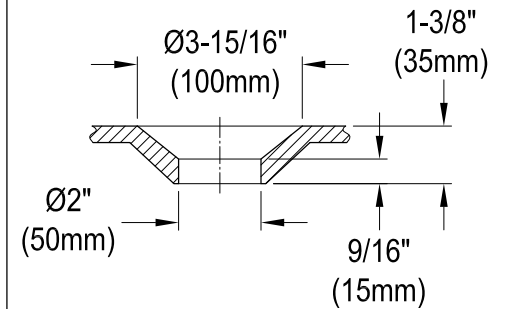

VCTNDS6130NC0,1,2,5,7,8

67" Cast Iron Clawfoot Tub

M10 x 20 (4 pcs)

Drain Hole Size
(Scale 3:1)

Section A-A