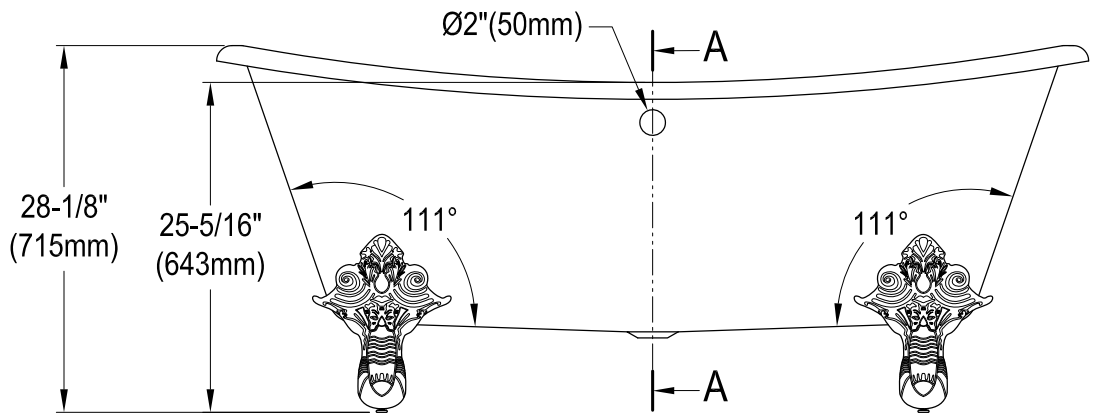

VCTNDS6731NL0,1,2,5,7,8,W

67" Cast Iron Clawfoot Tub

M10 x 20 (4 pcs)
■■■■

Section A-A