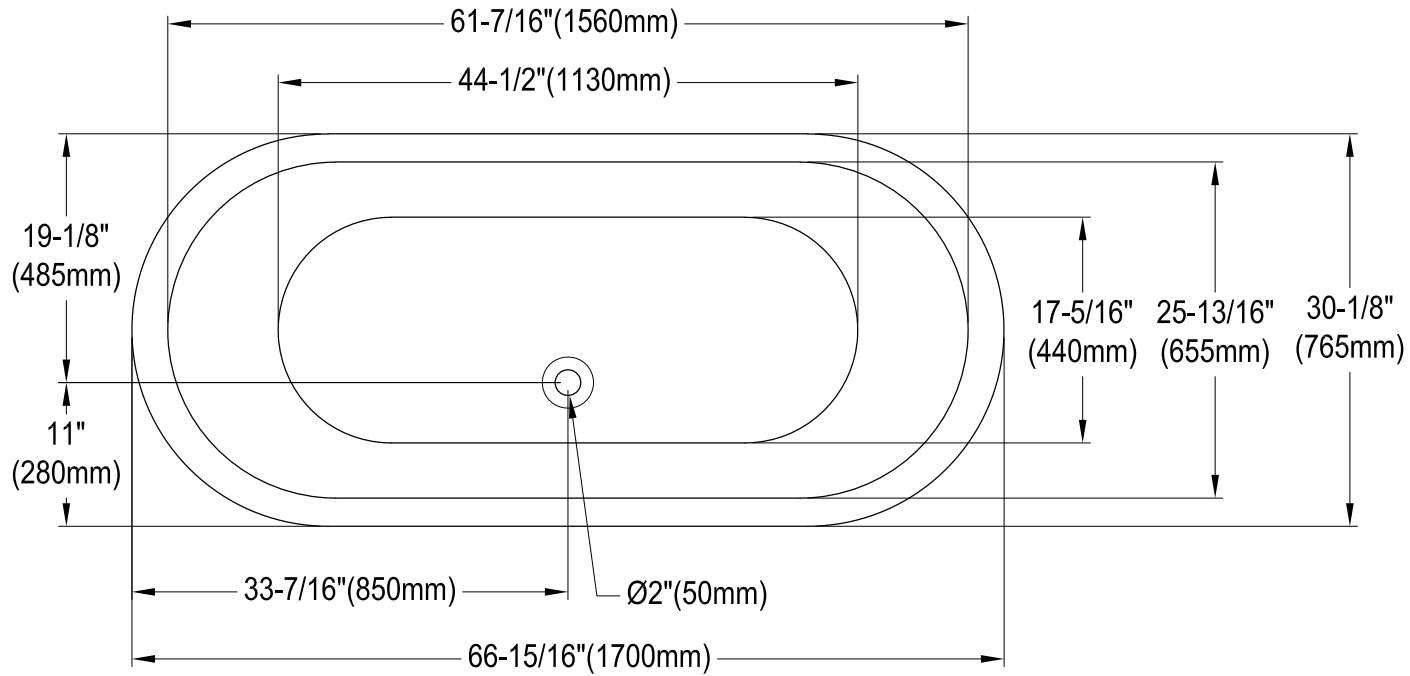

VCTNDS6731NL0,1,2,5,7,8,W

67" Cast Iron Clawfoot Tub

M10 x 20 (4 pcs)
■■■■

Section A-A