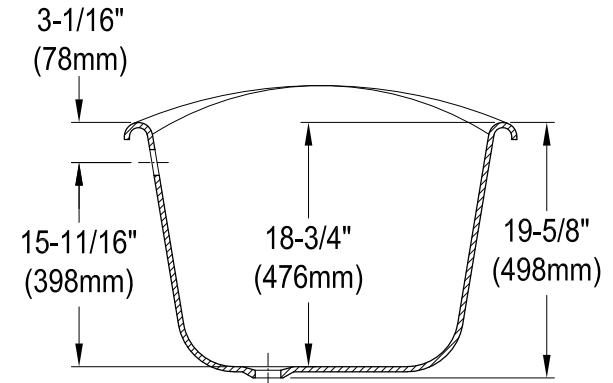

VCTNDS6731NL0,1,2,5,7,8,W

67" Cast Iron Clawfoot Tub

M10 x 20 (4 pcs)
■■■■

Section A-A