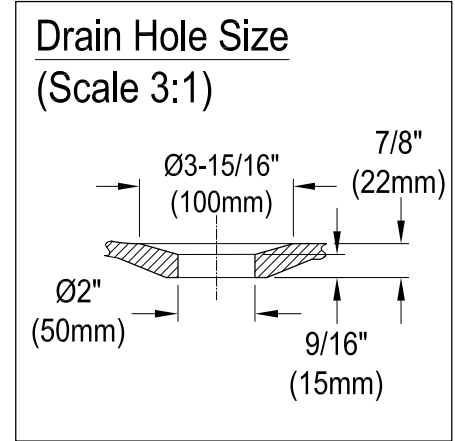

VCTNDS6731NL0,1,2,5,7,8,W

67" Cast Iron Clawfoot Tub

M10 x 20 (4 pcs)
■■■■

Section A-A