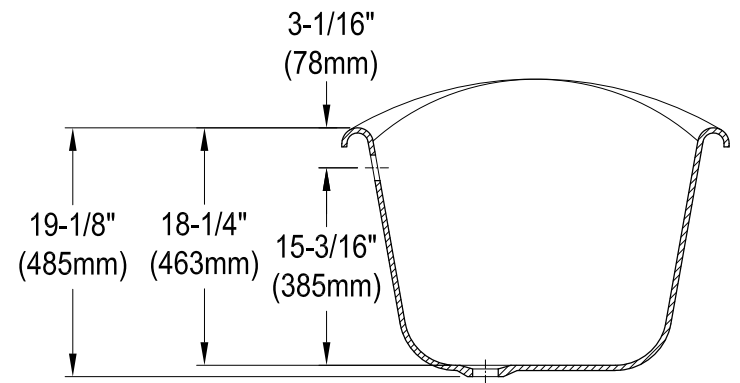

VCTNDS7231NL0,1,2,5,7,8,W

72" Cast Iron Clawfoot Tub

M10 x 20 (4 pcs)
■■■■

Section A-A