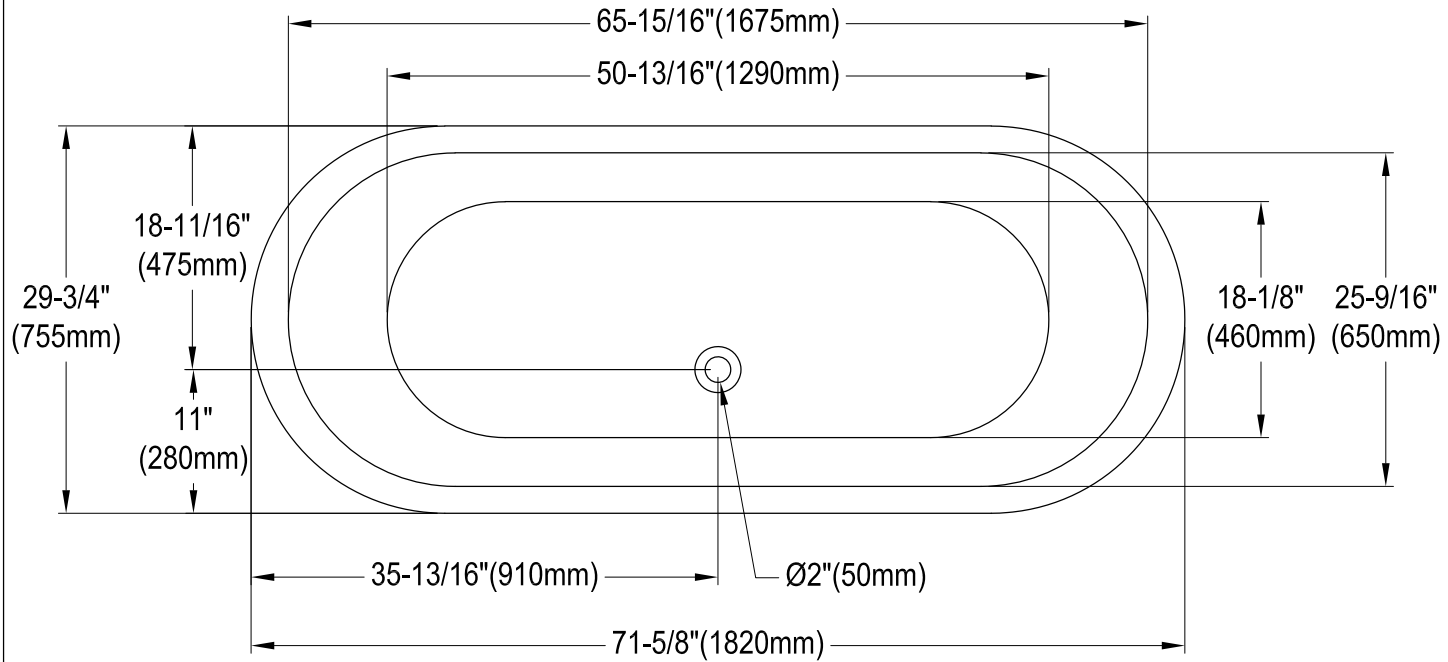

VCTNDS7231NL0,1,2,5,7,8,W

72" Cast Iron Clawfoot Tub

M10 x 20 (4 pcs)
■■■■

Section A-A