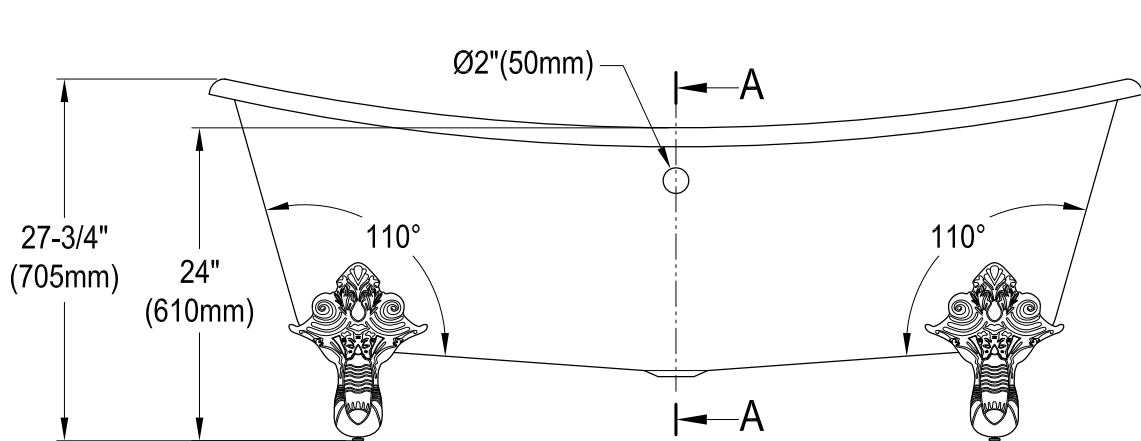

VCTNDS7231NL0,1,2,5,7,8,W

72" Cast Iron Clawfoot Tub

M10 x 20 (4 pcs)
■■■■

Section A-A