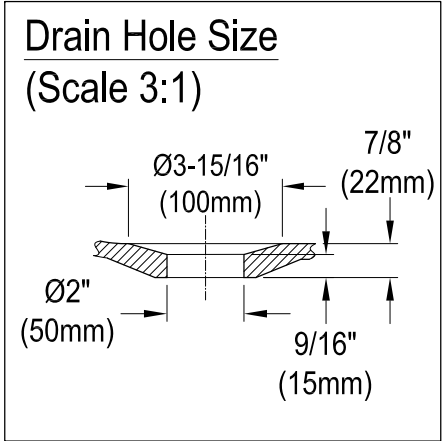

VCTNDS7231NL0,1,2,5,7,8,W

72" Cast Iron Clawfoot Tub

M10 x 20 (4 pcs)
■■■■

Section A-A