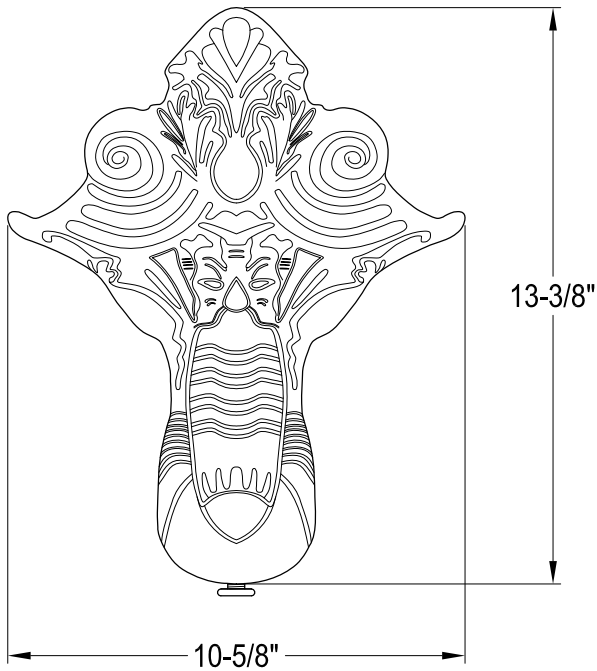

VCTNL0,1,2,5,7,8,W

Tub Iron Feet (4 Pcs / Set)

CE Foot

DF Foot