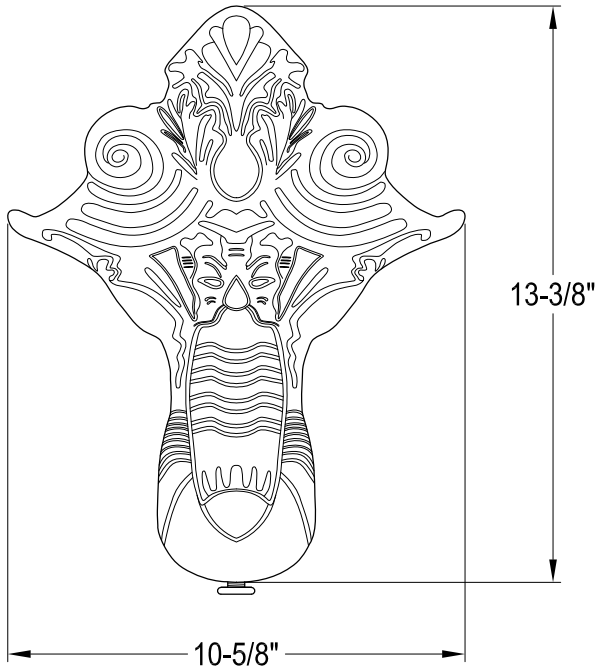

VCTNL0,1,2,5,7,8,W

Tub Iron Feet (4 Pcs / Set)

CE Foot

DF Foot